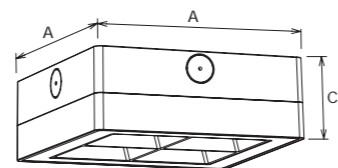

CL24

▶ CCT

3000K | 4000K | 5000K | 5700K

▶ Rozmiar	Moc	St. świetlny	Wymiary
(AxAxCmm)			
6"	12W	940lm	160x160x62