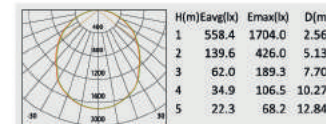

Modern Light

Classic

Spot&Flood Light

Street Light

Post Top

Description:
Die-cast Aluminum housing;

No:CS-PL1000A-30W LED
EverLite LED 30W 2308lm
Frost PC
104.19°
Class I, IP65

No:CS-PL 1000A-45W LED
Lumileds LED 45W 3325lm
Frost PC
104.19°
Class I, IP65