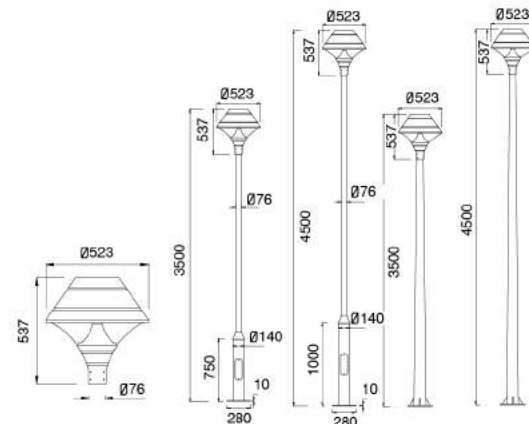

Description:
Die-cast Aluminum housing;
Spinning Aluminum Top Cover

No: CS-PL 1040-26W LED
Lumileds LED 26W
Clear PC
Class I, IP65

No: CS-PL 1040-36W LED
Lumileds LED 36W
Clear PC
Class I, IP65

No: CS-PL 1040-E27
E27 CFL Max. 65W
Frost Glass
Class I, IP65