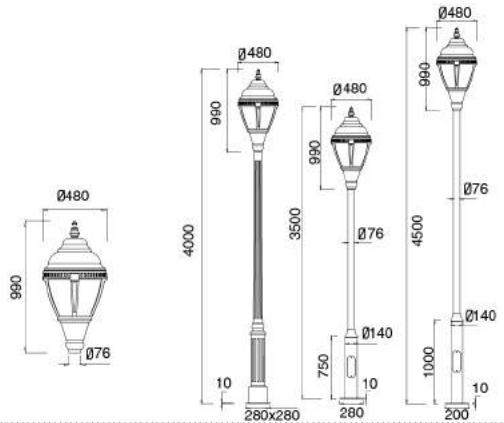

Description:
Sanding-cast Aluminum housing
Spinning Aluminum Top Cover

No:CS-PL 1012L-E27
E27 CFL Max. 65W
Clear PC
Class I, IP65

No:CS-PL 1012L-60W LED
60W LED
Clear PC
Class I, IP65

	H(m)	Eavg(lx)	Emax(lx)	D(m)
1	12.38	2070.0	2.00	
2	309.6	517.6	4.00	
3	137.6	230.0	6.00	
4	77.4	129.4	8.00	
5	49.5	82.8	10.00	

No:CS-PL 1012L-95W LED
Lumileds LED 95W 10250lm
Clear PC
90°
Class I, IP65

Description:
Die-cast Aluminum housing;
Spinning Aluminum Top Cover

No: CS-PL 1013-26W LED
Lumileds LED 26W
Clear PC
Class I, IP65

No:CS-PL 1013-36W LED
Lumileds LED 36W
Clear PC
Class I, IP65

No: CS-PL 1013-E27
E27 CFL Max. 65W
Clear PC
Class I, IP65