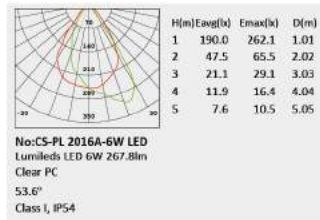

Description:
Die-cast Aluminum housing
Extruded Aluminum pole

Description:
Die-cast Aluminum housing
Extruded Aluminum pole

No:CS-PL 2017-E27
E27, Max. 23W PLC
Opal PC
Class I, IP65

No:CS-PL 2018-10W LED
LED 10W
Clear PC
Class I, IP65