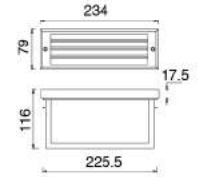

CS-PL3652C

Description:
Die-cast Aluminum housing