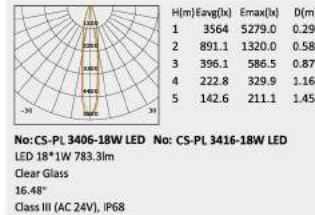

Description:
Stainless steel housing
Stainless steel Cover

Description:
Stainless steel housing
Stainless steel Cover