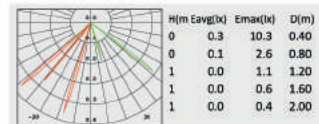

Inground Light

Description:

Stainless steel housing

Stainless steel Cover

No: CS-PL 3100S-0.2W LED
1W 50.95lm
Clear Glass
23.72°
Class III (DC 12V), IP67

No: CS-PL 3100-3*0.2W LED
Everlite LED 3*0.2W 5.72lm
Clear Glass
66.77°
Class III (DC 12V), IP67

No: CS-PL 3100A-3*0.2W LED
Everlite LED 3*0.2W 0.0061lm
Clear Glass
2.38°
Class III (DC 12V), IP67

No: CS-PL 3100B-3*0.2W LED
Everlite LED 3*0.2W 0.035lm
Clear Glass
90.00°
Class III (DC 12V), IP67

No: CS-PL 3100C-3*0.2W LED
Everlite LED 3*0.2W 0.0061lm
Clear Glass
90.00°
Class III (DC 12V), IP67