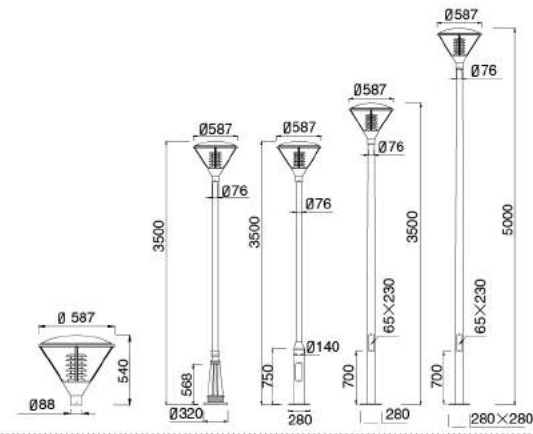

Description:
Sanding-cast Aluminum housing and ST

	H(m)	Eavg(x)	Emax(x)	D(m)
1	335.1	1213.0	2.86	
2	83.8	303.1	5.72	
3	37.2	134.7	8.58	
4	21.0	75.8	11.44	
5	13.4	48.5	14.30	

No: CS-PL 1049-50W LED
Everlite LED 50W 3384lm
Opal PC
110.08°
Class I, IP65