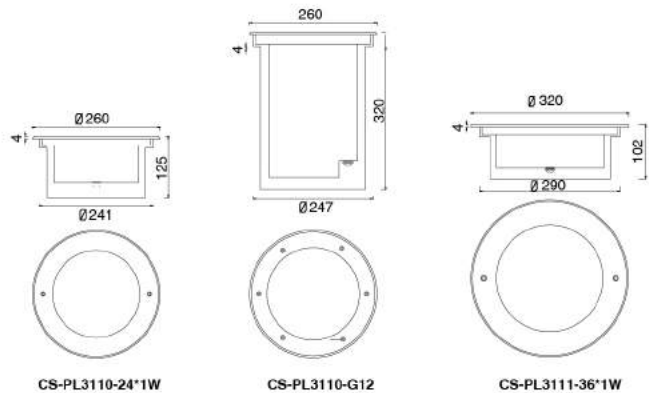

Description:
Die-casting Aluminium housing
Stainless steel Cover

Description:
Die-casting Aluminium housing
Stainless steel Cover