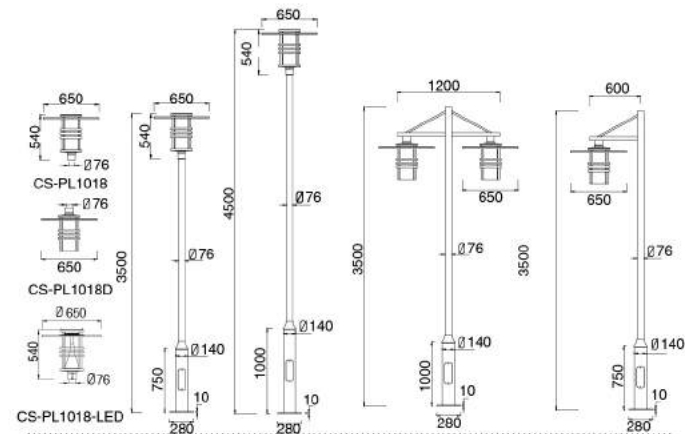

Description:
Die-cast Aluminum housing;
Spinning Aluminum Top Cover

No: CS-PL 1017-26W LED
Lumileds LED 26W
Clear PC
Class I, IP54

No: CS-PL 1017-36W LED
Lumileds LED 36W
Clear PC
Class I, IP54

No: CS-PL 1017-E27
E27 CFL Max. 65W
Clear PC
Class I, IP54

Description:
Die-cast Aluminum housing;
Spinning Aluminum Top Cover

No:CS-PL 1018-26W LED
Lumileds LED 26W 2310lm
Clear PC
90°
Class I, IP54