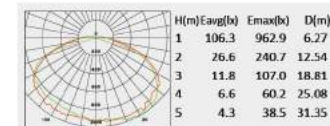

No: CS-PL 1006-60W LED
Lumileds 60W LED 4291lm
Ribbed frost PC
106.05°
Class I, IP65