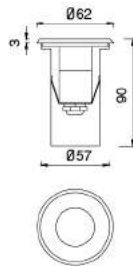

CS-PL3103

Description:
Stainless steel housing
Stainless steel Cover

H(m)	Eavg(lx)	Emax(lx)	D(m)
1	121.3	173.6	0.42
2	30.3	43.4	0.84
3	13.5	19.3	1.26
4	7.6	10.9	1.68
5	4.9	6.9	2.10

No: CS-PL 3101-1W LED
LED 1*1W 50.95lm
Clear Glass
23.72°
Class I, IP67

H(m)	Eavg(lx)	Emax(lx)	D(m)
1	121.7	183.4	0.40
2	30.4	45.8	0.81
3	13.5	20.4	1.20
4	7.6	11.5	1.61
5	4.9	7.3	2.01

No: CS-PL 3103-1W LED
LED 1*1W 59.07lm
Clear Glass
22.77°
Class I, IP67

H(m)	Eavg(lx)	Emax(lx)	D(m)
1	200.4	297.0	0.29
2	50.1	74.2	0.58
3	22.3	33.0	0.87
4	12.5	18.6	1.15
5	8.0	11.9	1.44

No: CS-PL 3102-1W LED
LED 1*1W 45.24lm
Clear Glass
36.45°
Class I, IP67

H(m)	Eavg(lx)	Emax(lx)	D(m)
1	328.6	483.0	0.44
2	82.2	120.7	0.89
3	36.5	53.7	1.33
4	20.5	30.1	1.78
5	13.2	19.3	2.23

No: CS-PL 3104-3W LED
LED 3*1W 142.3lm
Clear Glass
25.15°
Class I, IP67

Description:
Die-casting Aluminium housing
Stainless steel Cover

H(m)	Eavg(lx)	Emax(lx)	D(m)
1	418.5	620.3	0.46
2	104.6	155.1	0.92
3	46.5	68.9	1.38
4	26.2	38.8	1.85
5	16.7	24.8	2.31

No: CS-PL 3105-3W LED
LED 3*1W 143.1lm
Clear Glass
26.07°
Class I, IP67

H(m)	Eavg(lx)	Emax(lx)	D(m)
1	168.8	250.0	0.47
2	42.2	62.5	0.95
3	18.8	27.8	1.43
4	10.6	15.6	1.91
5	6.8	10.0	2.38

No: CS-PL 3105B-GU10
GU10 35W 77.93lm
Clear Glass
26.87°
Class I, IP67

H(m)	Eavg(lx)	Emax(lx)	D(m)
1	620.6	965.3	0.62
2	155.2	241.3	1.24
3	69.0	107.3	1.86
4	38.8	60.3	2.48
5	24.8	38.6	3.11

No: CS-PL 3105A-7W LED
COB LED 1*7W 392.8lm
Clear Glass
34.56°
Class I, IP67

H(m)	Eavg(lx)	Emax(lx)	D(m)
1	960.9	1370.0	0.54
2	240.2	342.5	1.08
3	106.8	152.2	1.62
4	60.1	85.6	2.16
5	38.4	54.8	2.70

No: CS-PL 3106-GU5.3
GU5.3 35W 453.8lm
Clear Glass
30.25°
Class I, IP67