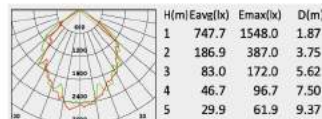

No: CS-PL 1048-25W LED
Lumileds LED 25W 3122lm
Clear Glass
103.12°
Class I, IP65