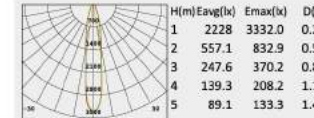

Description:
Stainless steel housing
Stainless steel Cover

No: CS-PL 3403-7W LED No: CS-PL 3413-7W LED
LED 7*1W 297.1lm
Clear Glass
16.48°
Class III (AC 12V), IP68

No: CS-PL 3402-3W LED No: CS-PL 3412-3W LED
LED 3*1W 137.8lm
Clear Glass
16.49°
Class III (AC 12V), IP68

Description:
Stainless steel housing
Stainless steel Cover

No: CS-PL 3404-9W LED No: CS-PL 3414-9W LED
LED 9*1W 368.6lm
Clear Glass
16.16°
Class III (AC 12V), IP68

No: CS-PL 3405-12W LED No: CS-PL 3415-12W LED
LED 12*1W 476.7lm
Clear Glass
16.15°
Class III (AC 24V), IP68