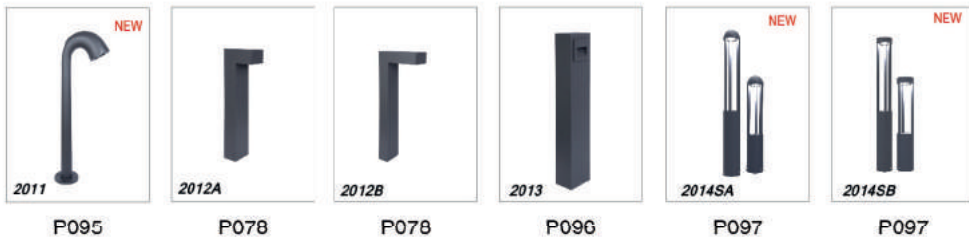

P068 P069 P070 P071 P071 P072

P073 P074

Bollard

P076 P077 P080 P079 P080 P079

P080 P082 P081 P082 P081 P082

Inground Light

Underwater Light

Wall-Recessed Light

Modern Light

Classic

Spot&Flood Light

Street Light

Post Top

Description:
Die-cast Aluminum housing;

No:CS-PL1000A-30W LED
EverLite LED 30W 2308lm
Frost PC
104.19°
Class I, IP65

No:CS-PL 1000A-45W LED
Lumileds LED 45W 3325lm
Frost PC
104.19°
Class I, IP65