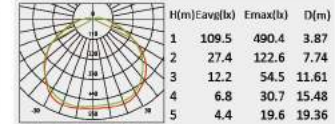

Description:
Die-cast Aluminum housing

No: CS-PL 5004L-30W LED
Lumileds LED 30W
Frost Glass
Class I, IP44

No: CS-PL 5004L-E27
E27 CFL Max. 45W
Frost Glass
Class I, IP44

Description:
Die-cast Aluminum housing

NO:CS-PL 5003XL-26W LED
Lumileds LED 26W 1314lm
Frost PC
123.45°
Class I, IP54

NO:CS-PL 5003XL-36E LED
Lumileds LED 36W 1813lm
Frost PC
125.37°
Class I, IP54

No: CS-PL 5003XL-E27
E27 CFL Max. 45W
Frost PC
Class I, IP54