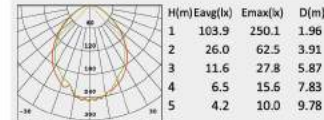

No: CS-PL 2010S-10W LED
Everlite LED 10W 496.1lm
Clear Glass
88.74°
Class I, IP44