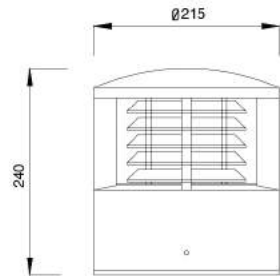

Description:
Die-cast Aluminum housing
Extruded Aluminum pole

No: CS-PL 2004-E27
E27, Max. 23W PLC
Clear PC or Frost PC
Class I, IP44

Description:
Die-cast Aluminum housing
Extruded Aluminum pole

No: CS-PL 2005-E27
E27, Max. 23W PLC
Ribbed clear PC
Class I, IP44