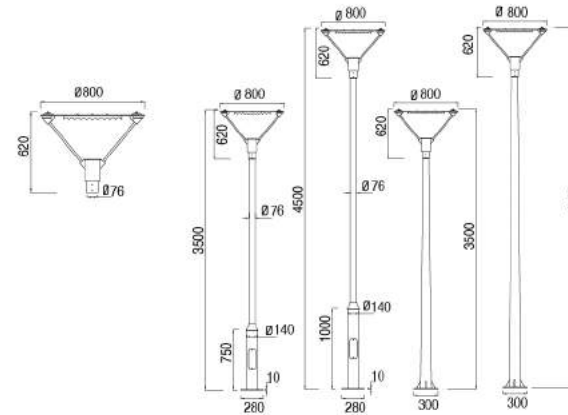

Description:
Die-cast Aluminum housing
Spinning Aluminum Top Cover

No:CS-PL 1055-26W LED
Lumileds LED 26W
Ribbed Clear PC
Class I, IP44

No:CS-PL 1055-36W LED
Lumileds LED 36W
Ribbed Clear PC
Class I, IP44

No:CS-PL 1055-E27
E27 CFL Max. 65W
Ribbed Clear PC
Class I, IP44

Description:
Die-cast Aluminum housing
Top Aluminium sheet reflector system

No:CS-PL 1056-G12 70W
G12, 70W HID
Clear Glass
Class I, IP65

No:CS-PL 1056-G12 150W
G12, 150W HID
Clear Glass
Class I, IP65