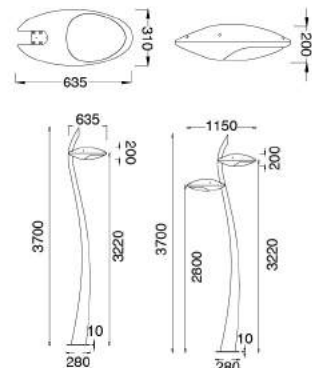

No:CS-PL 1000C-60W LED
Lumileds LED 60W 4490lm
Frost PC
104.19°
Class I, IP65

No:CS-PL 1001-25W LED
Lumileds LED 25W 3122lm
Ribbed clear PC
103.12°
Class I, IP65

No:CS-PL 1001-50W LED
CREE LED 50W 4501lm
Ribbed clear PC
89°
Class I, IP65

No:CS-PL 1001-70W LED
CREE LED 70W
Ribbed clear PC
89.99°
Class I, IP65

No:CS-PL 1001-E27
E27 PLC Max. 65W, E27 70W HID
Ribbed clear PC
Class I, IP65