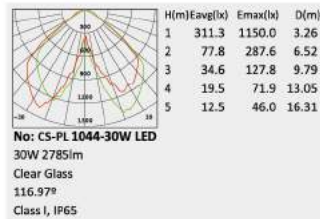

Description:
Die-cast Aluminum housing;
Spinning Aluminum Top Cover

No: CS-PL 1044-E27
E27 CFL Max. 65W
Opal PC
Class I, IP65

Description:
Die-cast Aluminum housing;
Spinning Aluminum Top Cover

No: CS-PL 1045-E27
E27 CFL Max. 65W
Clear Glass
Class I, IP65