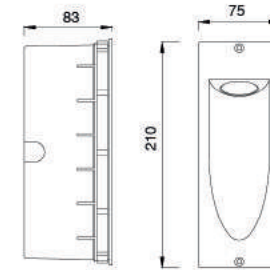

Wall-Recessed Light