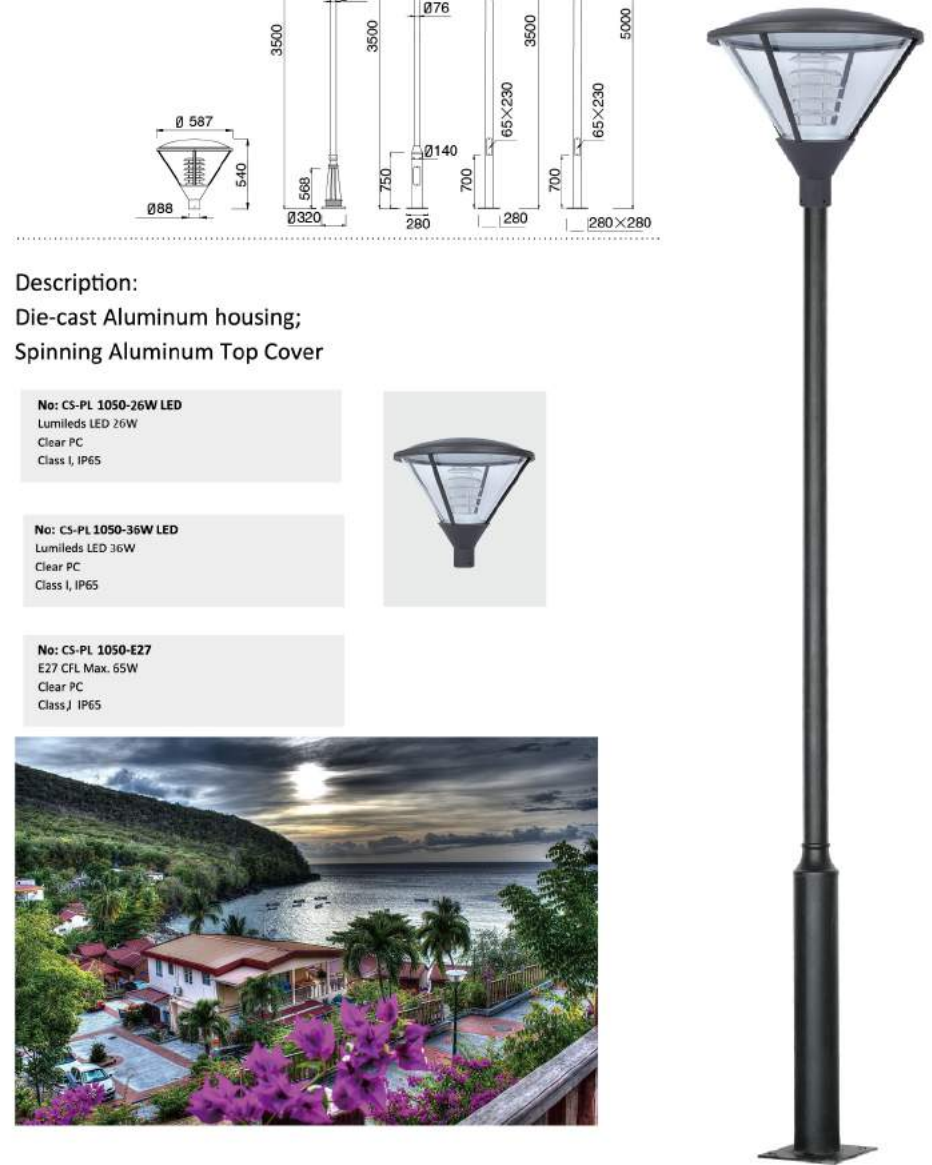

Description:
Sanding-cast Aluminum housing and ST

	H(m)	Eavg(x)	Emax(x)	D(m)
1	335.1	1213.0	2.86	
2	83.8	303.1	5.72	
3	37.2	134.7	8.58	
4	21.0	75.8	11.44	
5	13.4	48.5	14.30	

No: CS-PL 1049-50W LED
Everlite LED 50W 3384lm
Opal PC
110.08°
Class I, IP65