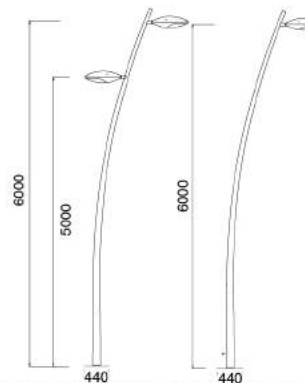

No:CS-PL 1000C-80W LED
CREE LED 80W 5044lm
Frost PC
104.19°
Class I, IP65

Description:
Die-cast Aluminum housing;