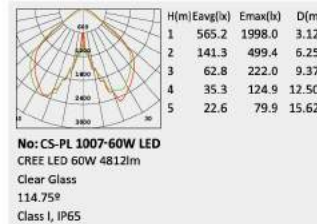

Description:
Die-cast Aluminum housing;
Extruded Aluminum pole