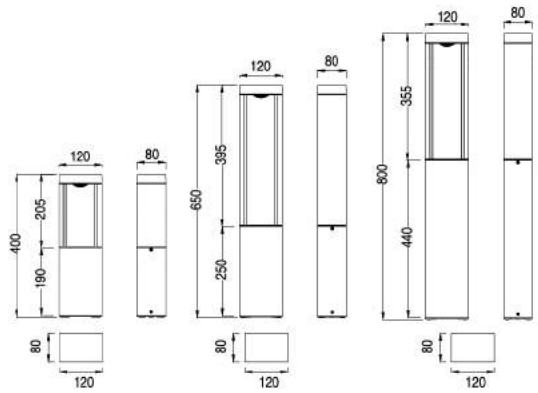

Description:
Die-cast Aluminum housing
Extruded Aluminum pole

Ne:CS-PL 2019-10W LED
LED 10W
Clear Glass
Class I, IP65