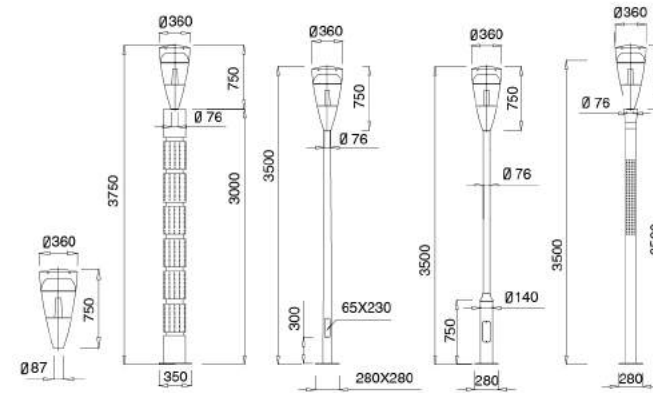

Description:
Sanding-cast Aluminum housing

No: CS-PL 1042-G12 70W
G12 70W HID
Tempered Glass
Class I, IP65

No: CS-PL 1042-G12 150W
G12 150W HID
Tempered Glass
Class I, IP65

No: CS-PL 1042-LED 40W
Lumileds LED 40W
Tempered Glass
Class I, IP65

Description:
Die-cast Aluminum housing;
Spinning Aluminum Top Cover

No: CS-PL 1043-26W LED
Lumileds LED 26W
Clear PC
Class I, IP65

No: CS-PL 1043-36W LED
Lumileds LED 36W
Clear PC
Class I, IP65

No: CS-PL 1043-E27
E27 CFL Max. 65W
Clear PC
Class I, IP65