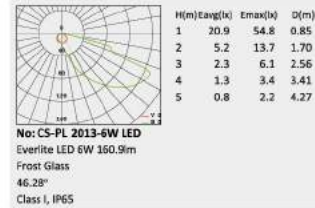

Description:
Die-cast Aluminum housing
Extruded Aluminum pole