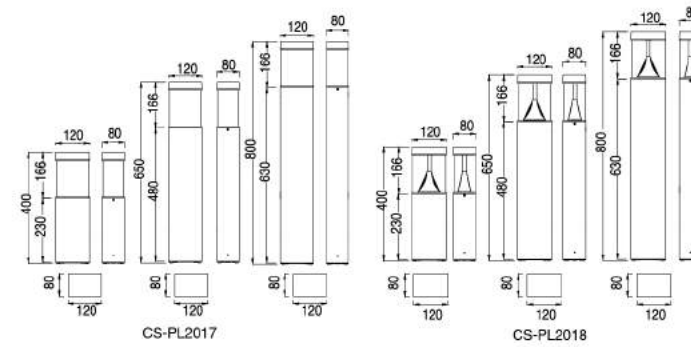

Description:
Die-cast Aluminum housing
Extruded Aluminum pole

Description:
Die-cast Aluminum housing
Extruded Aluminum pole

No:CS-PL 2017-E27
E27, Max. 23W PLC
Opal PC
Class I, IP65

No:CS-PL 2018-10W LED
LED 10W
Clear PC
Class I, IP65