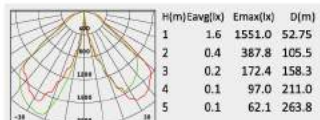

No: CS-PL 1023-45W LED
45W 3255lm
Clear Glass
175.79°
Class I, IP65