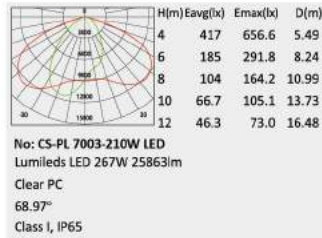

Description:
Die-casting Aluminium housing