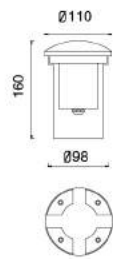

CS-PL3170C

Description:
Die-casting Aluminium housing
Stainless steel Cover