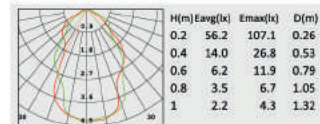

Inground Light

Description:

Stainless steel housing

Stainless steel Cover

No: CS-PL 3100S-0.2W LED
1W 50.95lm
Clear Glass
23.72°
Class III (DC 12V), IP67

No: CS-PL 3100-3*0.2W LED
Everlite LED 3*0.2W 5.72lm
Clear Glass
66.77°
Class III (DC 12V), IP67