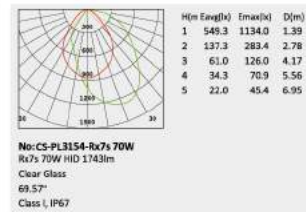

Description:
Die-casting Aluminium housing
Stainless steel Cover

Description:
Die-casting Aluminium housing
Stainless steel Cover