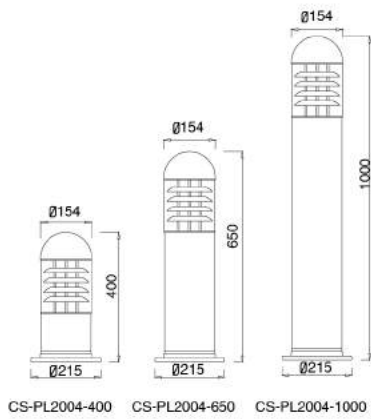

Description:
Die-cast Aluminum housing
Extruded Aluminum pole

No: CS-PL 2004-E27
E27, Max. 23W PLC
Clear PC or Frost PC
Class I, IP44

Description:
Die-cast Aluminum housing
Extruded Aluminum pole

No: CS-PL 2005-E27
E27, Max. 23W PLC
Ribbed clear PC
Class I, IP44