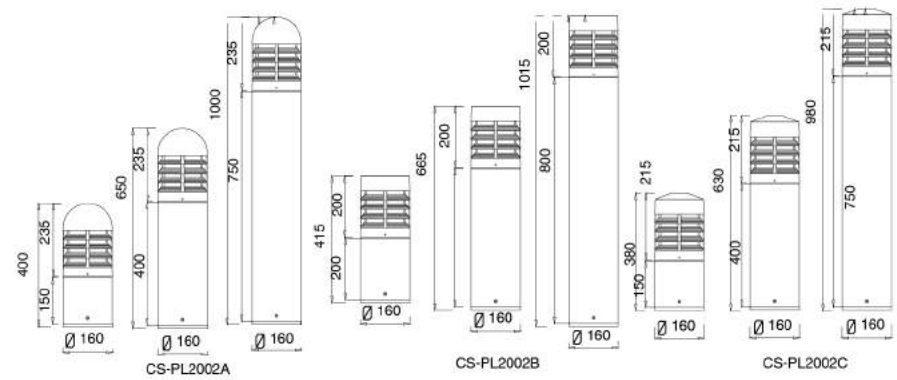

Description:
Die-cast Aluminum housing
Extruded Aluminum pole