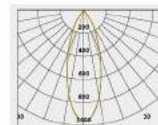

H(m)	Eavg(lx)	Emax(lx)	D(m)
1	620.6	965.3	0.62
2	155.2	241.3	1.24
3	69.0	107.3	1.86
4	38.8	60.3	2.48
5	24.8	38.6	3.11

No: CS-PL 3105A-7W LED
COB LED 1*7W 392.8lm
Clear Glass
34.56°
Class I, IP67