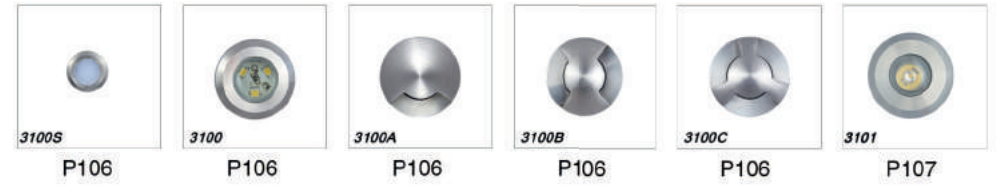

Inground Light