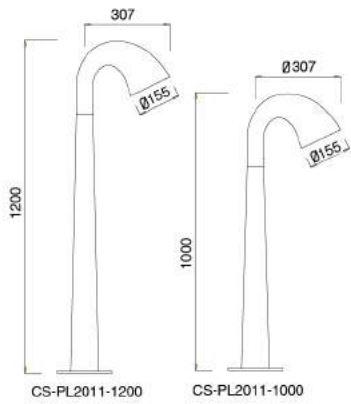

No: CS-PL 2010-10W LED
 Everlite LED 10W
 Clear Glass
 Class I, IP44

No: CS-PL 2010-20W LED
 Lumileds LED 20W 1052lm
 Clear Glass
 88.14°
 Class I, IP44

No: CS-PL 2010S-10W LED
 Everlite LED 10W 496.1lm
 Clear Glass
 88.74°
 Class I, IP44