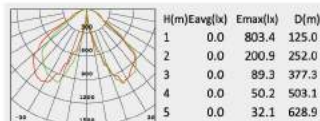

Description:
Die-cast Aluminum housing;