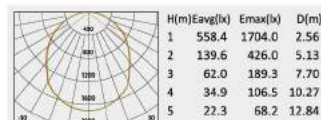

No:CS-PL 1000C-30W LED
Everlite LED 30W 2308lm
Frost PC
104.19°
Class I, IP65