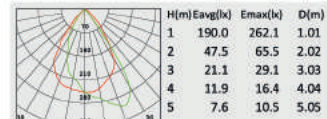

Bollard

CS-PL2000A-800 CS-PL2000A-650 CS-PL2000A-400

Description:

Die-cast Aluminum housing

Extruded Aluminum pole

No: CS-PL 2000A-6W LED
 Lumileds LED 6W 267.8lm
 Clear PC
 53.6°
 Class I IP54

No: CS-PL 2000A-2*6W LED
 Lumileds LED 2*6W 2*267.8lm
 Clear PC
 2*53.6°
 Class I IP54