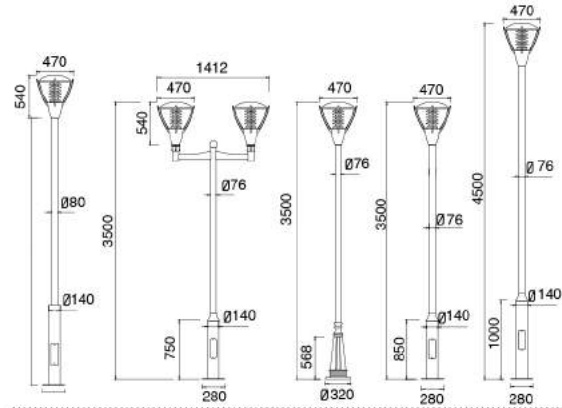

Description:
Sanding-cast Aluminum housing
Spinning Aluminum Top Cover

No:CS-PL 1012L-E27
E27 CFL Max. 65W
Clear PC
Class I, IP65

No:CS-PL 1012L-60W LED
60W LED
Clear PC
Class I, IP65

	H(m)	Eavg(lx)	Emax(lx)	D(m)
1	12.38	2070.0	2.00	
2	309.6	517.6	4.00	
3	137.6	230.0	6.00	
4	77.4	129.4	8.00	
5	49.5	82.8	10.00	

No:CS-PL 1012L-95W LED
Lumileds LED 95W 10250lm
Clear PC
90°
Class I, IP65

Description:
Die-cast Aluminum housing;
Spinning Aluminum Top Cover

No: CS-PL 1013-26W LED
Lumileds LED 26W
Clear PC
Class I, IP65

No:CS-PL 1013-36W LED
Lumileds LED 36W
Clear PC
Class I, IP65

No: CS-PL 1013-E27
E27 CFL Max. 65W
Clear PC
Class I, IP65