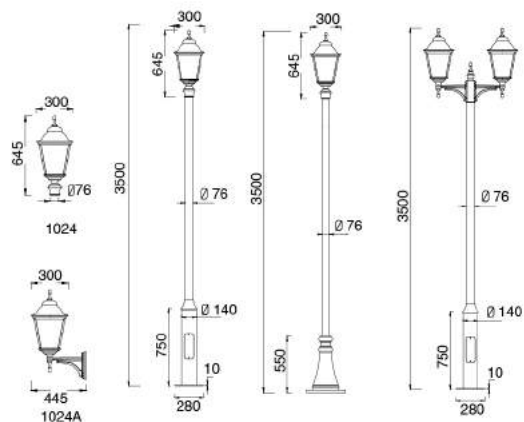

Description:
Die-cast Aluminum housing;
Spinning Aluminum Top Cover

No: CS-PL 1024-E27
E27 CFL Max. 45W
Opal PC
Class I, IP44

Description:
Die-cast Aluminum housing;

H(m)	Eavg(lx)	Emax(x)	D(m)
1	95.7	422.9	3.2
2	23.9	106.0	6.4
3	10.6	47.1	9.6
4	6.0	26.5	12.9
5	3.8	17.0	16.1

No: CS-PL 1025-E27 70W HID
E27 70W HID 1622lm
Clear PC
116.24°
Class I, IP65

H(m)	Eavg(lx)	Emax(x)	D(m)
1	209.4	863.0	3.1
2	52.3	215.7	6.2
3	23.3	95.9	9.2
4	13.1	53.9	12.4
5	8.4	34.5	15.6

No: CS-PL1025-E27 150W HID
E27 150W HID 3293lm
Clear PC
114.52°
Class I, IP65

No: CS-PL 1025-E27
E27 CFL Max. 65W
Clear PC
Class I, IP65