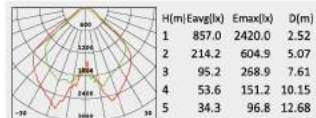

No: CS-PL 1045L-45W LED
CREE LED 45W 4086lm
Clear Glass
105.36°
Class I, IP65

No: CS-PL 1045L-60W LED
CREE LED 60W 4894lm
Clear Glass
103.49°
Class I, IP65

No: CS-PL 1045L-E27
E27 CFL Max. 65W
Clear Glass
Class I, IP65