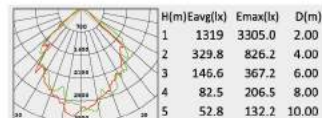

No: CS-PL 1048-50W LED
CREE LED 50W 3829lm
Clear Glass
117.54°
Class I, IP65

No: CS-PL 1048-70W LED
CREE LED 70W
Clear Glass
117.36°
Class I, IP65