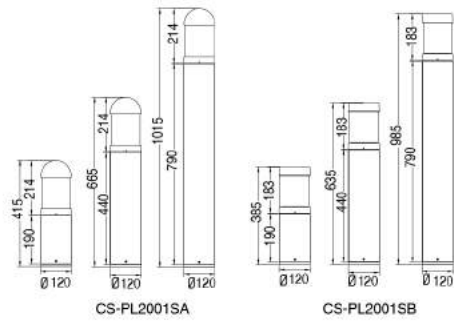

Description:
Die-cast Aluminum housing
Extruded Aluminum pole