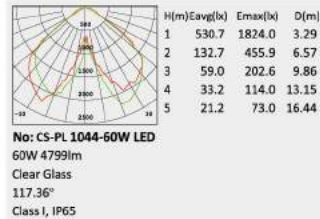

Description:
Die-cast Aluminum housing;
Spinning Aluminum Top Cover

No: CS-PL 1044-E27
E27 CFL Max. 65W
Opal PC
Class I, IP65

Description:
Die-cast Aluminum housing;
Spinning Aluminum Top Cover

No: CS-PL 1045-E27
E27 CFL Max. 65W
Clear Glass
Class I, IP65