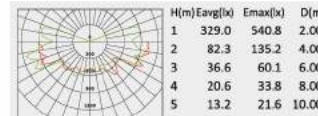

No: CS-PL 1005-G12
 G12, 70W or 150W
 Clear Tempered Glass
 Class I, IP65

No: CS-PL 1005-30W LED
 Lumileds LED 30W
 Clear Tempered Glass
 Class I, IP65

Description:
 Die-cast Aluminum housing;

No: CS-PL 1006-E27 70W HID
 E27 HID 70W 2489lm
 Ribbed clear PC
 90°
 Class I, IP65