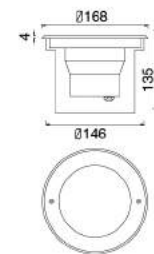

CS-PL3414

Description:
Stainless steel housing
Stainless steel Cover

No: CS-PL 3403-7W LED No: CS-PL 3413-7W LED
LED 7*1W 297.1lm
Clear Glass
16.48°
Class III (AC 12V), IP68

No: CS-PL 3402-3W LED No: CS-PL 3412-3W LED
LED 3*1W 137.8lm
Clear Glass
16.49°
Class III (AC 12V), IP68

Description:
Stainless steel housing
Stainless steel Cover

No: CS-PL 3404-9W LED No: CS-PL 3414-9W LED
LED 9*1W 368.6lm
Clear Glass
16.16°
Class III (AC 12V), IP68

No: CS-PL 3405-12W LED No: CS-PL 3415-12W LED
LED 12*1W 476.7lm
Clear Glass
16.15°
Class III (AC 24V), IP68