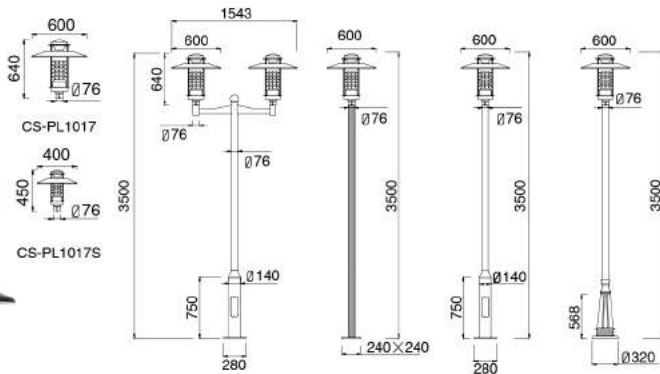

Description:
 Die-cast Aluminum housing;
 Spinning Aluminum Top Cover

No: CS-PL 1016-36W LED
 Lumileds LED 36W
 Clear PC
 Class I, IP54

No: CS-PL 1016-E27
 E27 CFL Max. 65W
 Clear PC
 Class I, IP54

Description:
Die-cast Aluminum housing;
Spinning Aluminum Top Cover