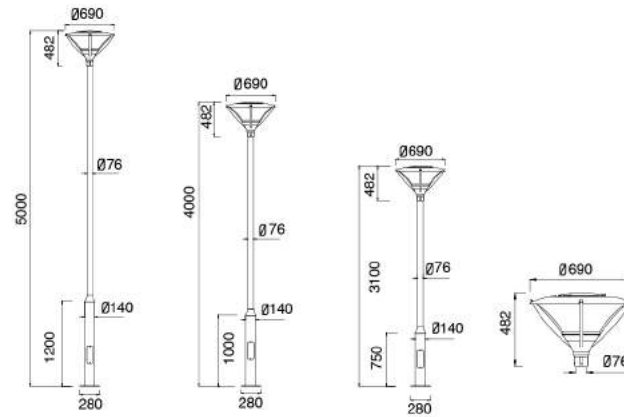

Description:
Die-cast and sanding Aluminum housing
White Polymer plate
in the middle 2*T5 14W LED

No: CS-PL 1005-G12
G12, 70W or 150W
Clear Tempered Glass
Class I, IP65

No: CS-PL 1005-30W LED
Lumileds LED 30W
Clear Tempered Glass
Class I, IP65

Description:
Die-cast Aluminum housing;

No: CS-PL 1006-E27 70W HID
E27 HID 70W 2489lm
Ribbed clear PC
90°
Class I, IP65