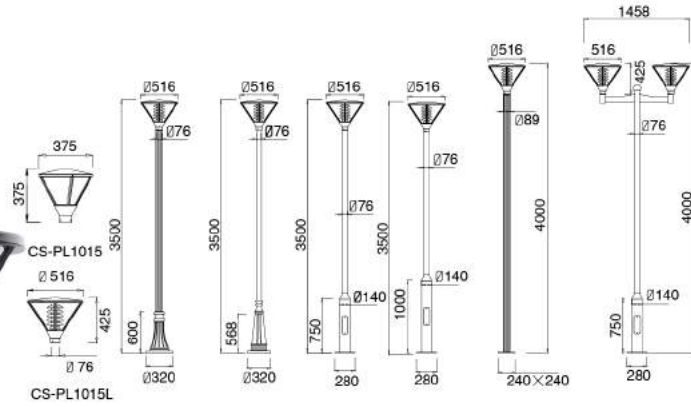

Description:
Die-cast Aluminum housing;
Spinning Aluminum Top Cover

No: CS-PL 1015L-26W LED
Lumileds LED 26W
Clear PC
Class I, IP54

No: CS-PL 1015L-36W LED
Lumileds LED 36W
Clear PC
Class I, IP54

No: CS-PL 1015L-E27
E27 CFL Max. 65W
Clear PC
Class I, IP54

Description:
Die-cast Aluminum housing;
Spinning Aluminum Top Cover

No: CS-PL 1016-36W LED
Lumileds LED 36W
Clear PC
Class I, IP54

No: CS-PL 1016-E27
E27 CFL Max. 65W
Clear PC
Class I, IP54