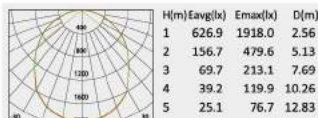

No:CS-PL1000D-80W LED
CREE LED 80W 5044lm
Frost PC
104.19°
Class I, IP65