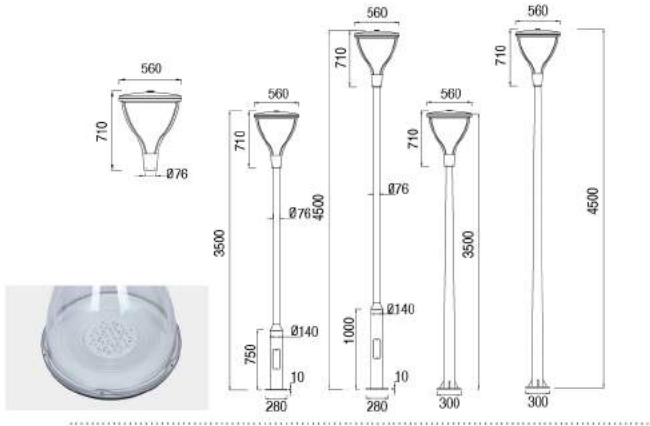

Description:
Die-cast Aluminum housing
Spinning Aluminum Top Cover

No:CS-PL 1059-60W LED
CREE LED 60W 5562lm
Clear PC 透明PC
49.85°
Class I, IP65

No:CS-PL 1059-35W LED
CREE LED 35W
Clear PC
Class I, IP65

No:CS-PL 1059-45W LED
CREE LED 45W
Clear PC
Class I, IP65