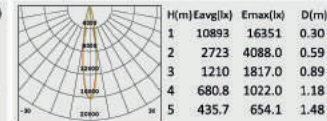

CS-PL6130

Description:

Die-casting Aluminium housing

No: CS-PL 6130-10W LED
CREE 10W 396.9lm
Frost Glass
39.09°
Class I, IP65

No: CS-PL 6130XL-30W LED
CREE LED 30W 1860lm
Clear Glass
15.81°
Class I, IP65

No: CS-PL 6130L-20W LED
CREE LED 20W 1835lm
Clear Glass
40.13°
Class I, IP65