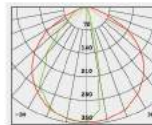

H(m)	Eavg(lx)	Emax(lx)	D(m)
1	190.0	262.1	1.01
2	47.5	65.5	2.02
3	21.1	29.1	3.03
4	11.9	16.4	4.04
5	7.6	10.5	5.05

No:CS-PL 4003E-2*6W LED
Everlite LED 2*6W 2*267.8lm
Clear PC
53.6°
Class I, IP54