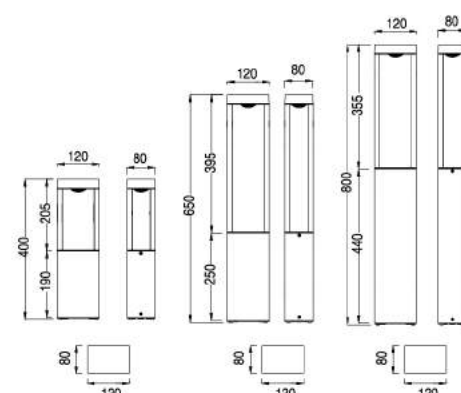

Description:
Die-cast Aluminum housing
Extruded Aluminum pole

Ne:CS-PL 2022-10W LED
LED 10W
Clear Glass
Class I, IP65