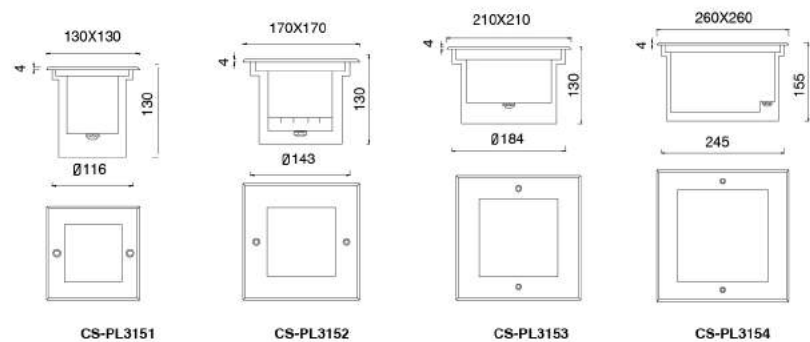

Description:
Die-casting Aluminium housing
Stainless steel Cover

Description:
Die-casting Aluminium housing
Stainless steel Cover