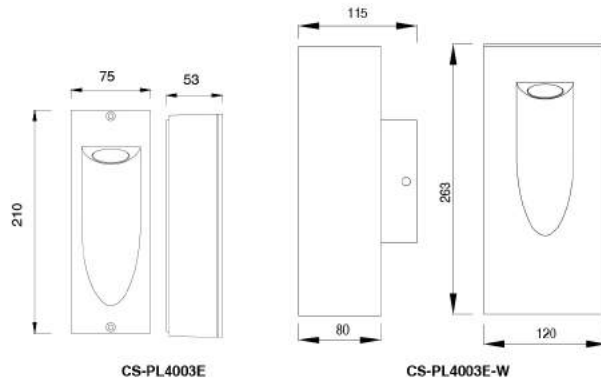

Description:
Die-cast Aluminum housing

H(m)	Eavg(lx)	Emax(lx)	D(m)
1	190.0	262.1	1.01
2	47.5	65.5	2.02
3	21.1	29.1	3.03
4	11.9	16.4	4.04
5	7.6	10.5	5.05

No:CS-PL 4003E-6W LED
Everlite LED 6W 267.8lm
Clear PC
53.6°
Class I, IP54

H(m)	Eavg(lx)	Emax(lx)	D(m)
1	190.0	262.1	1.01
2	47.5	65.5	2.02
3	21.1	29.1	3.03
4	11.9	16.4	4.04
5	7.6	10.5	5.05

No:CS-PL 4003E-2*6W LED
Everlite LED 2*6W 2*267.8lm
Clear PC
53.6°
Class I, IP54