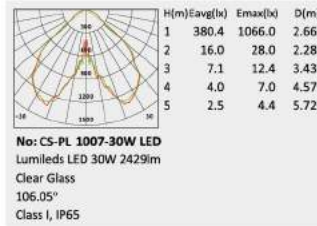

Description:
Die-cast Aluminum housing;
Extruded Aluminum pole