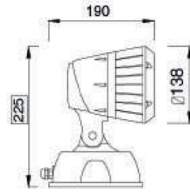

CS-PL6130L