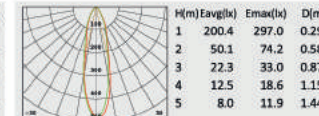

No: CS-PL 3411-1W LED
LED 1*1W 45.24lm
Clear Glass
6.45°
Class III (AC 12V), IP68