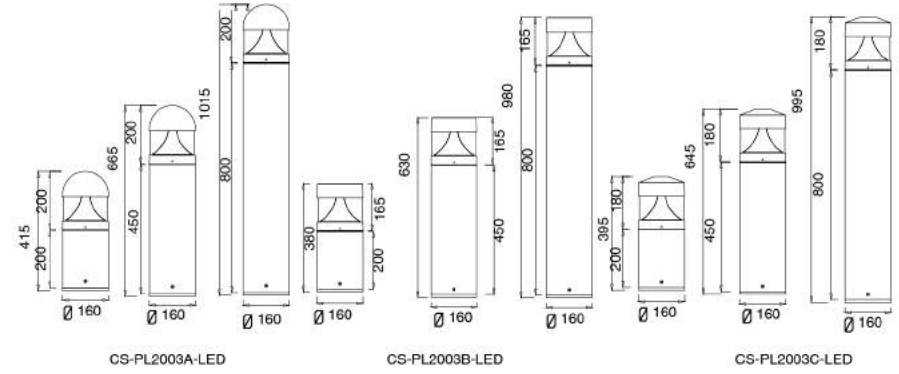

Description:
Die-cast Aluminum housing
Extruded Aluminum pole