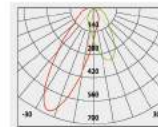

H(m)	Eavg(k)	Emax(k)	D(m)
1	931.0	1424.0	0.55
2	232.7	356.0	1.10
3	103.4	158.2	1.66
4	58.2	89.0	2.21
5	37.2	57.0	2.76

No: CS-PL3163-18W LED
LED 18*1W 629.4lm
Clear Glass
30.86°
Class I, IP67

Description:
Die-casting housing
Stainless steel Cover

H(m)	Eavg(k)	Emax(k)	D(m)
1	234.6	859.1	0.57
2	58.7	214.8	1.13
3	26.1	95.5	1.70
4	14.7	53.7	2.28
5	9.4	34.4	2.84

No: CS-PL3181-9W LED
9W 468.8lm
Clear Glass
31.77°
Class I, IP67