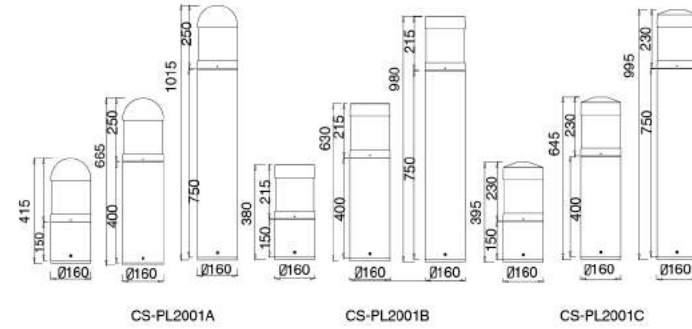

Description:
Die-cast Aluminum housing
Extruded Aluminum pole