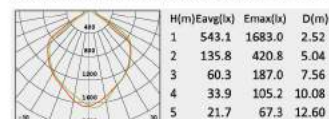

Description:
Die-cast Aluminum housing;

No:CS-PL 1000D-30W LED
Everlite LED 30W 2308lm
Frost PC
104.19°
Class I, IP65

No:CS-PL 1000D-45W LED
Lumileds LED 45W 3525lm
Frost PC
104.19°
Class I, IP65

No:CS-PL 1000D-60W LED
Lumileds LED 60W 4490lm
Frost PC
104.19°
Class I, IP65

No:CS-PL1000D-80W LED
CREE LED 80W 5044lm
Frost PC
104.19°
Class I, IP65

No:CS-PL 1001-25W LED
Lumileds LED 25W 3122lm
Ribbed clear PC
103.12°
Class I, IP65

No:CS-PL 1001-50W LED
CREE LED 50W 4501lm
Ribbed clear PC
89°
Class I, IP65

No:CS-PL 1001-70W LED
CREE LED 70W
Ribbed clear PC
89.99°
Class I, IP65

No:CS-PL 1001-E27
E27 PLC Max. 65W, E27 70W HID
Ribbed clear PC
Class I, IP65

Description:
Die-cast Aluminum housing;