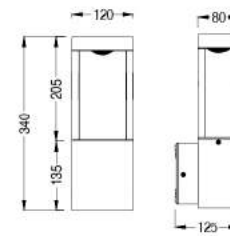

CS-PL4008

Description:
Die-cast Aluminum housing