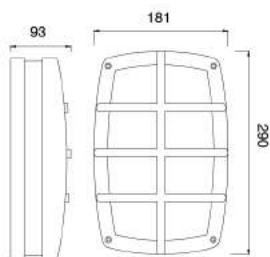

CS-PL4061

Description:
Die-cast Aluminum housing

No: CS-PL 4061-E27 No: CS-PL 4062-E27
2*E27, Max. 2*60W or 23W PLC
Opal PC
Class I, IP54

No: CS-PL 4061-12W LED No: CS-PL 4062-12W LED
Everlite LED 12W
Opal PC
Class I, IP54

Description:
Die-cast Aluminum housing

No: CS-PL 4071-E27 No: CS-PL 4072-E27 No: CS-PL 4073-E27
E27, Max. 60W or 23W PLC
Opal PC
Class I, IP44

No: CS-PL 4071-2*G23 No: CS-PL 4072-2*G23 No: CS-PL 4073-2*G23
2*G23, 2*9W CFL
Opal PC
Class I, IP44