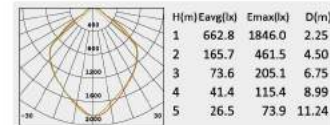

Description:
Die-cast Aluminum housing;

No: CS-PL 1035-30W LED
Lumileds 30W 3277lm
Clear Glass
96.70°
Class I, IP65