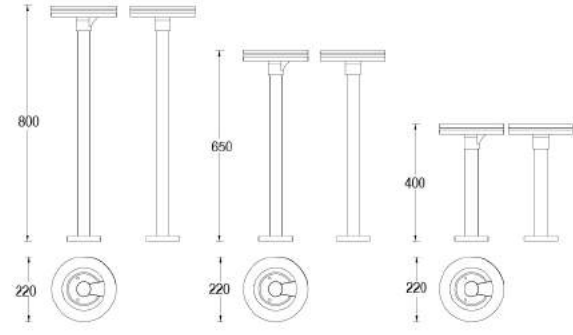

Ne:CS-PL 2019-10W LED
LED 10W
Clear Glass
Class I, IP65

Description:
Die-cast Aluminum housing
Extruded Aluminum pole

Ne:CS-PL 2022-10W LED
LED 10W
Clear Glass
Class I, IP65

Description:
 Die-cast Aluminum housing
 Extruded Aluminum pole