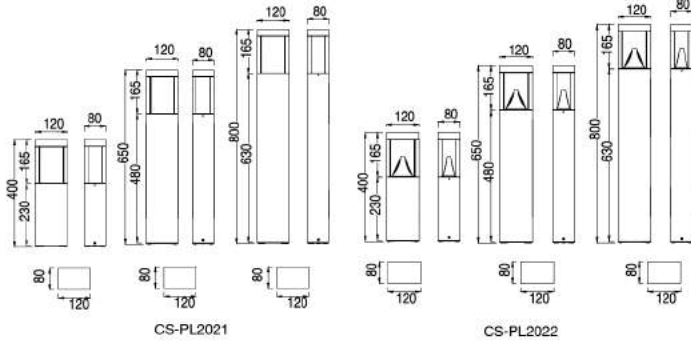

Description:
Die-cast Aluminum housing
Extruded Aluminum pole

Description:
Die-cast Aluminum housing
Extruded Aluminum pole

No:CS-PL 2021-E27
E27, Max. 23W PLC
Clear PC
Class I, IP65

No:CS-PL 2022-10W LED
LED 10W
Clear PC
Class I, IP65

No:CS-PL 2023-12W LED
LED 12W
Clear PC
Class I, IP65