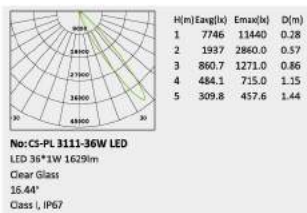

Description:
Die-casting Aluminium housing
Stainless steel Cover

Description:
Die-casting Aluminium housing
Stainless steel Cover