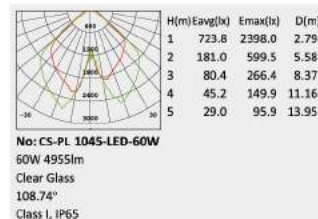

With PC

Without PC

No: CS-PL 1044-E27
 E27 CFL Max. 65W
 Opal PC
 Class I, IP65

Description:
 Die-cast Aluminum housing;
 Spinning Aluminum Top Cover

No: CS-PL 1045-E27
 E27 CFL Max. 65W
 Clear Glass
 Class I, IP65