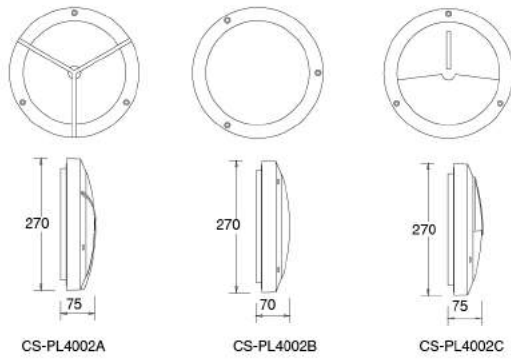

CS-PL4002A

CS-PL4002B

CS-PL4002C

Description:
Die-cast Aluminum housing

No: CS-PL 4002A-E27 No: CS-PL 4002B-E27 No: CS-PL 4002C-E27
E27 Max. 60W or 23W PLC
Opal PC
Class I, IP65

No: CS-PL 4002A-2*G23 No: CS-PL 4002B-2*G23 No: CS-PL 4002C-2*G23
2*G23, 2*9W CFL
Opal PC
Class I, IP65

No: CS-PL 4002A-8W LED No: CS-PL 4002B-8W LED No: CS-PL 4002C-8W LED
Everlite LED 8W
Opal PC
Class I, IP65