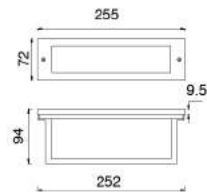

CS-PL3653B