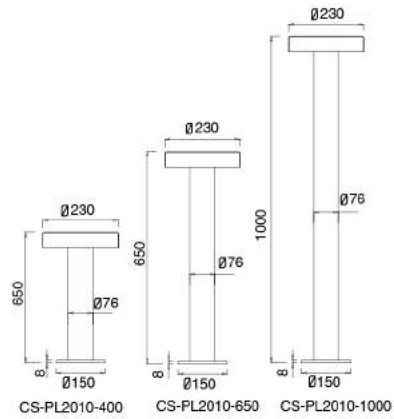

Description:
Die-cast Aluminum housing
Extruded Aluminum pole

Description:
Die-cast Aluminum housing
Extruded Aluminum pole

No: CS-PL 2010-10W LED
Everlite LED 10W
Clear Glass
Class I, IP44

No: CS-PL 2010-20W LED
Lumileds LED 20W 1052lm
Clear Glass
88.14°
Class I, IP44

No: CS-PL 2010S-10W LED
Everlite LED 10W 496.1lm
Clear Glass
88.74°
Class I, IP44