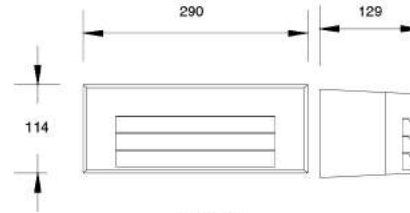

No:CS-PL 4009-E27
E27, Max. 23W PLC
Opal PC
Class I, IP65

No:CS-PL 4010-10W LED
LED 10W
Clear PC
Class I, IP65

CS-PL4058

Description:
Die-cast Aluminum housing

No:CS-PL 4058-E27
E27, Max. 60W or 23W PLC
Opal PC
Class I, IP54