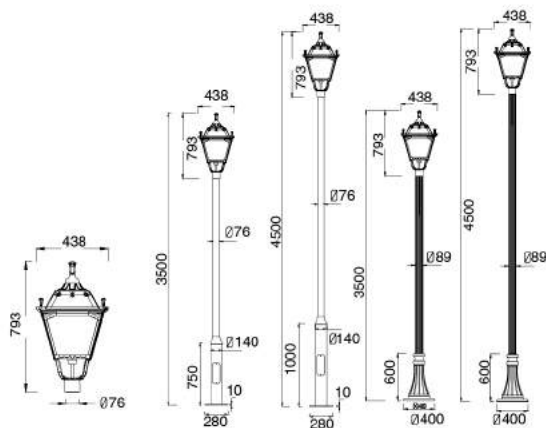

Description:
Die-cast Aluminum housing;

H(m)	Eavg(lx)	Emax(lx)	D(m)
1	613.9	1010.0	0.88
2	153.5	252.5	1.75
3	68.2	112.2	2.63
4	38.4	63.1	3.50
5	24.6	40.4	4.38

No: CS-PL 1021-30W LED
Lumileds LED 30W 1842lm
Frost Glass
47.30°
Class I, IP54

H(m)	Eavg(lx)	Emax(lx)	D(m)
1	876.2	1544.0	0.87
2	219.0	386.1	1.73
3	97.4	171.6	2.60
4	54.8	96.5	3.47
5	35.1	61.8	4.33

No: CS-PL 1021-45W LED
CREE LED 45W 2564lm
Frost Glass
46.86°
Class I, IP54

H(m)	Eavg(lx)	Emax(lx)	D(m)
1	1052	1849.0	0.87
2	263.1	462.4	1.73
3	116.9	205.5	2.60
4	65.8	115.6	3.47
5	42.1	74.0	4.34

No: CS-PL 1021-60W LED
CREE LED 60W 3062lm
Frost Glass
46.87°
Class I, IP54

No: CS-PL 1021-E27
E27 CFL Max. 65W
Frost Glass
Class I, IP54

Description:
Die-cast Aluminum housing;

H(m)	Eavg(lx)	Emax(lx)	D(m)
1	794.0	1477.0	0.54
2	198.5	369.3	1.08
3	88.2	164.1	1.62
4	49.6	92.3	2.16
5	31.8	59.1	2.70

No: CS-PL 1022-E27 70W HID No: CS-PL 1022L-E27 70W HID
E27, HID 70W
Frost Glass
24.44°
Class I, IP23

H(m)	Eavg(lx)	Emax(lx)	D(m)
1	1698	3112.0	0.43
2	424.5	778.1	0.86
3	188.7	345.8	1.29
4	106.1	194.5	1.73
5	67.9	124.5	2.16

No: CS-PL 1022-E27 150W HID No: CS-PL 1022L-E27 70W HID
E27, HID 150W
Frost Glass
24.44°
Class I, IP23

No: CS-PL 1022-E27 No: CS-PL 1022L-E27
E27 CFL Max. 65W
Frost Glass
Class I, IP23