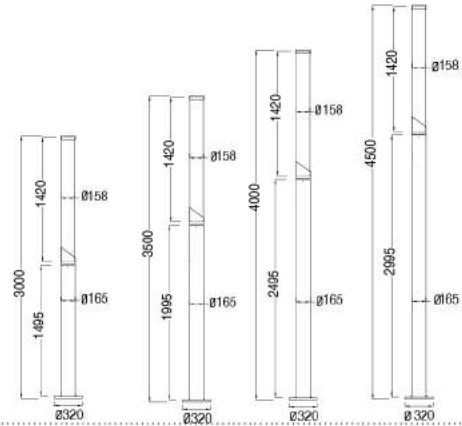

Description:
Sanding-cast Aluminum housing
Extruded Aluminum pole

No:CS-PL 1060-2*T5 14W
2*T5 14W LED
Opal PC
Class I, IP65

CS-PLNo: 1060-2*T5 28W
2*T5 28W
Opal PC
Class I, IP65