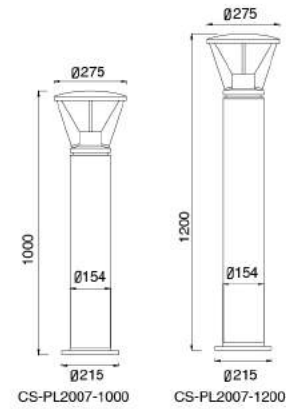

Description:
Die-cast Aluminum housing
Extruded Aluminum pole

No: CS-PL 2006-E27
E27, Max. 23W PLC
Clear PC
Class I, IP44

Description:
Die-cast Aluminum housing
Spinning Aluminum Top Cover
Extruded Aluminum pole

No: CS-PL 2007-E27
E27, Max. 23W PLC
Clear PC
Class I, IP44