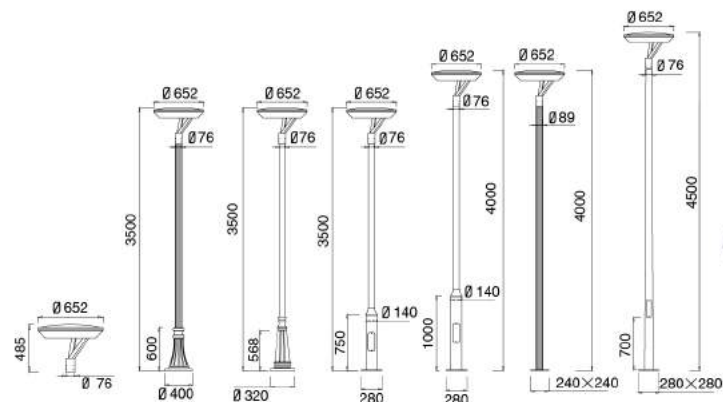

Description:
Die-cast Aluminum housing;
Spinning Aluminum Top Cover

No: CS-PL 1047-26W LED
26W 2785lm
Clear PC
116.97°
Class I, IP65

No: CS-PL 1047-36W LED
36W 3943lm
Clear PC
117.54°
Class I, IP65

No: CS-PL 1047-E27
E27 CFL Max. 65W
Clear PC
Class I, IP65

Description:
Die-cast Aluminum housing;
Spinning Aluminum Top Cover

No: CS-PL 1048-25W LED
Lumileds LED 25W 3122lm
Clear Glass
103.12°
Class I, IP65

No: CS-PL 1048-50W LED
CREE LED 50W 3829lm
Clear Glass
117.54°
Class I, IP65

No: CS-PL 1048-70W LED
CREE LED 70W
Clear Glass
117.36°
Class I, IP65