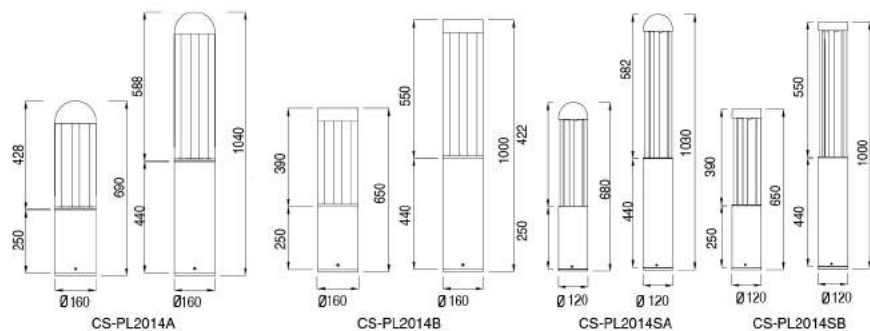

Description:
Die-cast Aluminum housing
Extruded Aluminum pole

No:CS-PL 2014A-10W LED No:CS-PL 2014B-10W LED
LED 10W
Clear Glass
Class I, IP65

No:CS-PL 2014SA-10W LED No:CS-PL 2014SB-10W LED
LED 10W
Clear Glass
Class I, IP65