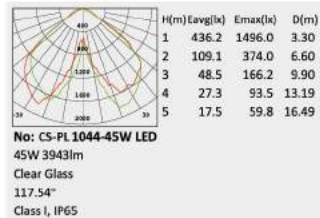

Description:
Die-cast Aluminum housing;
Spinning Aluminum Top Cover

No: CS-PL 1044-E27
E27 CFL Max. 65W
Opal PC
Class I, IP65

Description:
Die-cast Aluminum housing;
Spinning Aluminum Top Cover

No: CS-PL 1045-E27
E27 CFL Max. 65W
Clear Glass
Class I, IP65