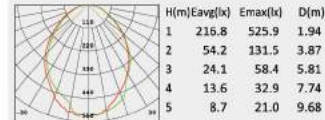

Description:
Die-cast Aluminum housing
Extruded Aluminum pole

Description:
Die-cast Aluminum housing
Extruded Aluminum pole

No: CS-PL 2010-10W LED
Everlite LED 10W
Clear Glass
Class I, IP44

No: CS-PL 2010-20W LED
Lumileds LED 20W 1052lm
Clear Glass
88.14°
Class I, IP44