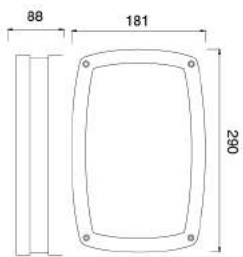

CS-PL4062

Description:
Die-cast Aluminum housing

No: CS-PL 4061-E27 No: CS-PL 4062-E27
2*E27, Max. 2*60W or 23W PLC
Opal PC
Class I, IP54

No: CS-PL 4061-12W LED No: CS-PL 4062-12W LED
Everlite LED 12W
Opal PC
Class I, IP54

Description:
Die-cast Aluminum housing

No: CS-PL 4071-E27 No: CS-PL 4072-E27 No: CS-PL 4073-E27
E27, Max. 60W or 23W PLC
Opal PC
Class I, IP44

No: CS-PL 4071-2*G23 No: CS-PL 4072-2*G23 No: CS-PL 4073-2*G23
2*G23, 2*9W CFL
Opal PC
Class I, IP44