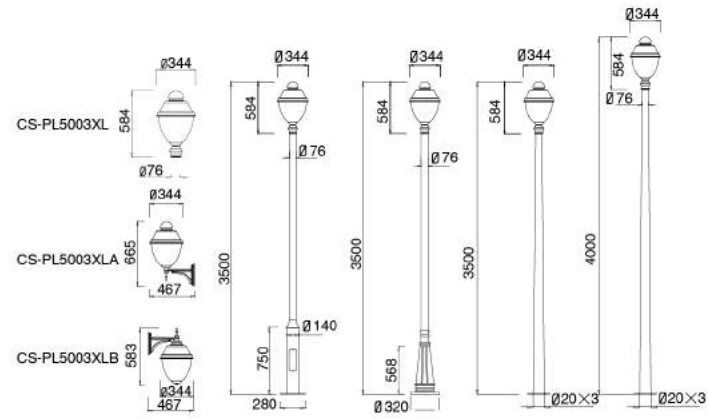

No:CS-PL 1063-E27
 E27 CFL Max. 65W
 Clear PC
 Class I, IP44

Description:
Die-cast Aluminum housing

No: CS-PL 5004L-30W LED
Lumileds LED 30W
Frost Glass
Class I, IP44

No: CS-PL 5004L-E27
E27 CFL Max. 45W
Frost Glass
Class I, IP44