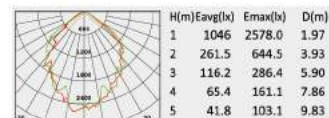

No:CS-PL 1001-25W LED
Lumileds LED 25W 3122lm
Ribbed clear PC
103.12°
Class I, IP65