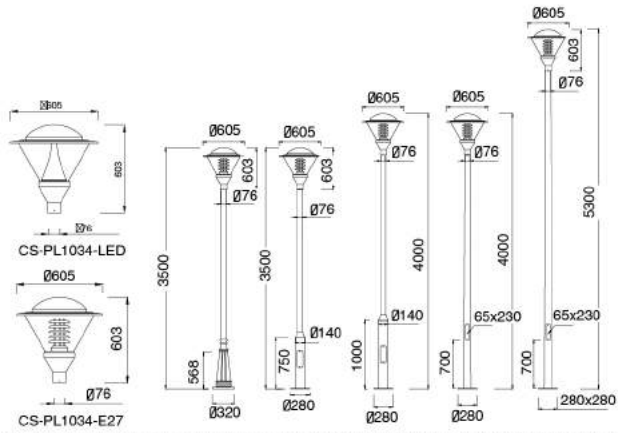

Description:
Die-cast Aluminum housing;
Spinning Aluminum Top Cover

No: CS-PL 1034-26W LED
Lumileds LED 26W
Clear PC
Class I, IP54

No: CS-PL 1034-36W LED
Lumileds LED 36W
Clear PC
Class I, IP54

No: CS-PL 1034-E27
E27 CFL Max. 65W
Clear PC
Class I, IP54

Description:
Die-cast Aluminum housing;

No: CS-PL 1035-30W LED
Lumileds 30W 3277lm
Clear Glass
96.70°
Class I, IP65

No: CS-PL 1035-45W LED
CREE LED 45W 4649lm
Clear Glass
95.44°
Class I, IP65

No: CS-PL 1035-60W LED
CREE LED 60W 5670lm
Clear Glass
95.32°
Class I, IP65

No: CS-PL 1035-E27
E27 CFL Max. 65W
Clear Glass
Class I, IP65