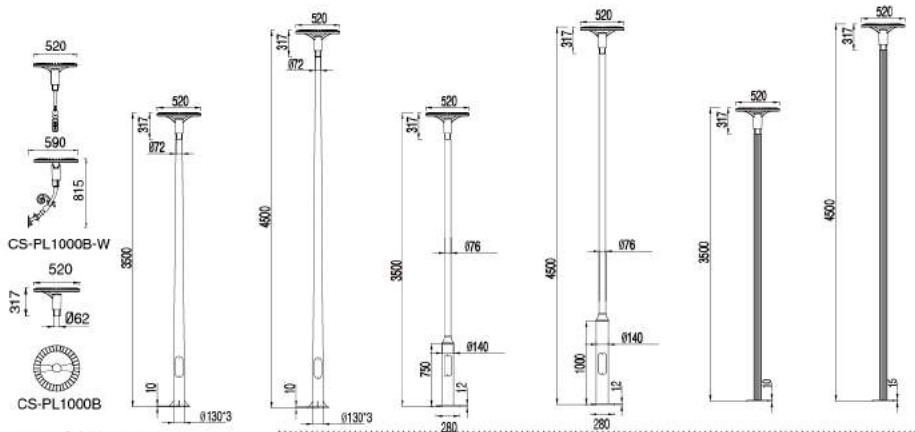

Description:
Die-cast Aluminum housing;