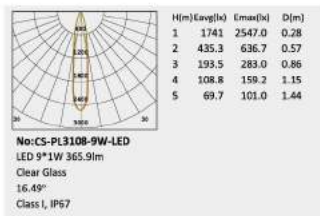

Description:
Die-casting Aluminium housing
Stainless steel Cover

Description:
Die-casting Aluminium housing
Stainless steel Cover