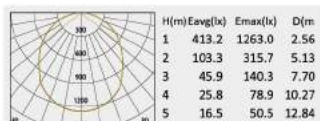

No:CS-PL1000A-60W LED
Lumileds LED 60W 4450lm
Frost PC
104.19°
Class I, IP65

No:CS-PL 1000A-80W LED
CREE LED 80W 5044lm
Frost PC
104.19°
Class I, IP65

Description:
Die-cast Aluminum housing;

No:CS-PL 1000B-30W LED
Everlite LED 30W 2308lm
Frost PC
104.19°
Class I, IP65