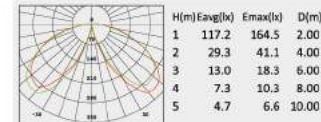

No:CS-PL2003A-20W LED
No:CS-PL2003B-20W LED
No:CS-PL2003C-20W LED
EverLite LED 20W 1107lm
Clear PC
90.00°
Class I, IP65