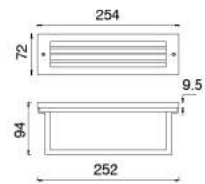

CS-PL3653A