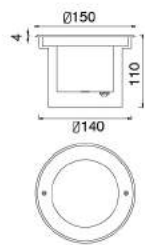

CS-PL3413

Description:
Stainless steel housing
Stainless steel Cover

No: CS-PL 3403-7W LED No: CS-PL 3413-7W LED
LED 7*1W 297.1lm
Clear Glass
16.48°
Class III (AC 12V), IP68

No: CS-PL 3402-3W LED No: CS-PL 3412-3W LED
LED 3*1W 137.8lm
Clear Glass
16.49°
Class III (AC 12V), IP68

Description:
Stainless steel housing
Stainless steel Cover

No: CS-PL 3404-9W LED No: CS-PL 3414-9W LED
LED 9*1W 368.6lm
Clear Glass
16.16°
Class III (AC 12V), IP68

No: CS-PL 3405-12W LED No: CS-PL 3415-12W LED
LED 12*1W 476.7lm
Clear Glass
16.15°
Class III (AC 24V), IP68