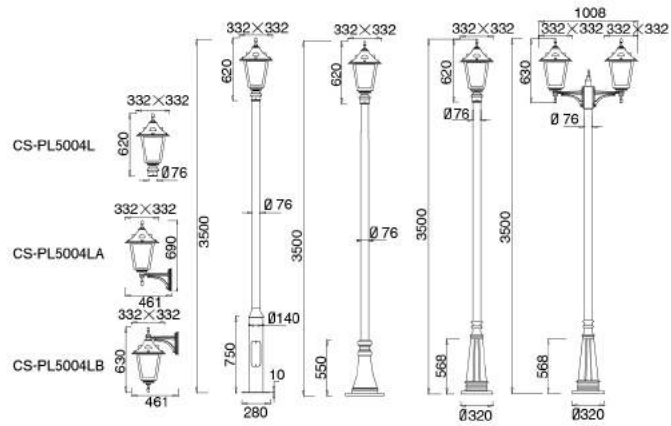

Description:
Die-cast Aluminum housing

No: CS-PL 5004L-30W LED
Lumileds LED 30W
Frost Glass
Class I, IP44

No: CS-PL 5004L-E27
E27 CFL Max. 45W
Frost Glass
Class I, IP44

Description:
Die-cast Aluminum housing

NO:CS-PL 5003XL-26W LED
Lumileds LED 26W 1314lm
Frost PC
123.45°
Class I, IP54

NO:CS-PL 5003XL-36E LED
Lumileds LED 36W 1813lm
Frost PC
125.37°
Class I, IP54

No: CS-PL 5003XL-E27
E27 CFL Max. 45W
Frost PC
Class I, IP54