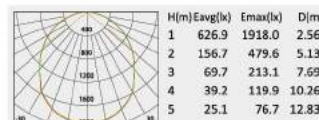

No:CS-PL 1000C-45W LED
Lumileds LED 45W 3325lm
Frost PC
104.19°
Class I, IP65