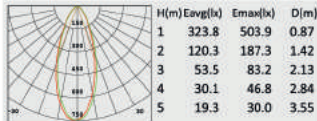

CS-PL6130

Description:

Die-casting Aluminium housing

No: CS-PL 6130-10W LED
CREE 10W 396.9lm
Frost Glass
39.09°
Class I, IP65

No: CS-PL 6130XL-30W LED
CREE LED 30W 1860lm
Clear Glass
15.81°
Class I, IP65

No: CS-PL 6130L-20W LED
CREE LED 20W 1835lm
Clear Glass
40.13°
Class I, IP65