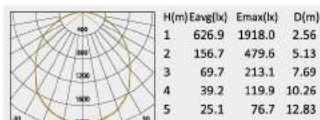

No:CS-PL 1000B-45W LED
Lumileds LED 45W 3325lm
Frost PC
104.19°
Class I, IP65

No:CS-PL 1000B-80W LED
CREE LED 80W 5044lm
Frost PC
104.19°
Class I, IP65