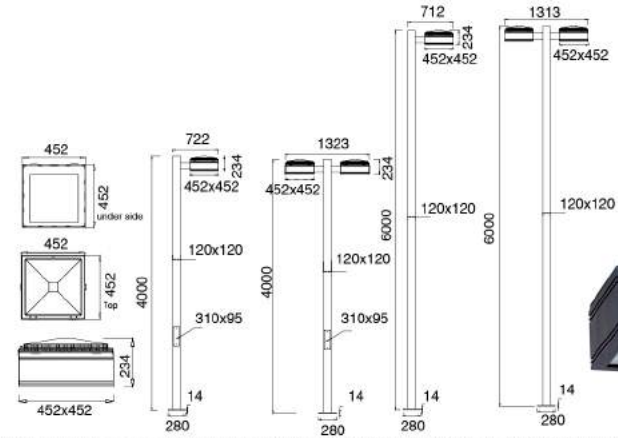

Description:
Die-cast Aluminum housing;
Spinning Aluminum Top Cover

No: CS-PL 1034-26W LED
Lumileds LED 26W
Clear PC
Class I, IP54

No: CS-PL 1034-36W LED
Lumileds LED 36W
Clear PC
Class I, IP54

No: CS-PL 1034-E27
E27 CFL Max. 65W
Clear PC
Class I, IP54

Description:
Die-cast Aluminum housing;

No: CS-PL 1035-30W LED
Lumileds 30W 3277lm
Clear Glass
96.70°
Class I, IP65

No: CS-PL 1035-45W LED
CREE LED 45W 4649lm
Clear Glass
95.44°
Class I, IP65

No: CS-PL 1035-60W LED
CREE LED 60W 5670lm
Clear Glass
95.32°
Class I, IP65

No: CS-PL 1035-E27
E27 CFL Max. 65W
Clear Glass
Class I, IP65