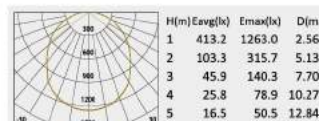

Description:
Die-cast Aluminum housing;

Description:
Die-cast Aluminum housing;