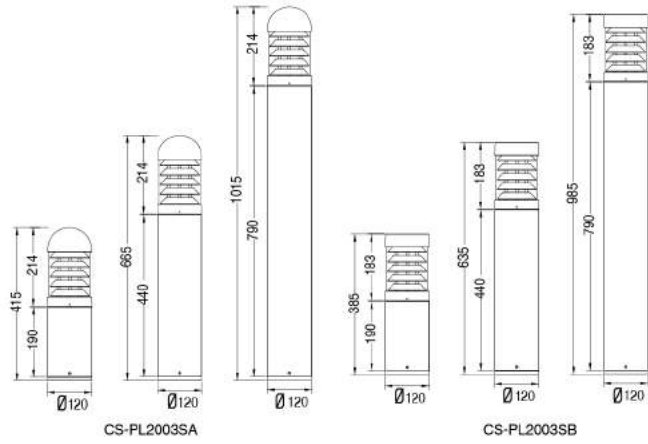

Description:
Die-cast Aluminum housing
Extruded Aluminum pole

No:CS-PL 2003SA-E27 No:CS-PL 2003SB-E27
E27, Max. 23W PLC
Clear PC
90.00°
Class I, IP65