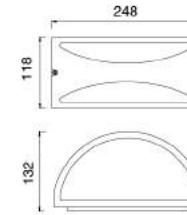

CS-PL4073

Description:
Die-cast Aluminum housing

No: CS-PL 4061-E27 No: CS-PL 4062-E27
2*E27, Max. 2*60W or 23W PLC
Opal PC
Class I, IP54

No: CS-PL 4061-12W LED No: CS-PL 4062-12W LED
Everlite LED 12W
Opal PC
Class I, IP54

Description:
Die-cast Aluminum housing

No: CS-PL 4071-E27 No: CS-PL 4072-E27 No: CS-PL 4073-E27
E27, Max. 60W or 23W PLC
Opal PC
Class I, IP44

No: CS-PL 4071-2*G23 No: CS-PL 4072-2*G23 No: CS-PL 4073-2*G23
2*G23, 2*9W CFL
Opal PC
Class I, IP44