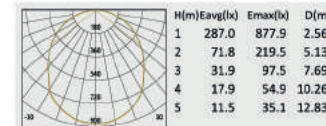

Modern Light

Classic

Spot&Flood Light

Street Light

Post Top

Description:
Die-cast Aluminum housing;

No:CS-PL1000A-30W LED
EverLite LED 30W 2308lm
Frost PC
104.19°
Class I, IP65

No:CS-PL 1000A-45W LED
Lumileds LED 45W 3325lm
Frost PC
104.19°
Class I, IP65