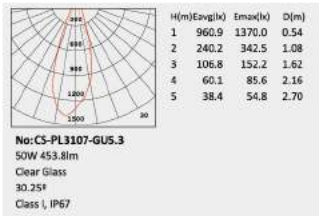

Description:
Die-casting Aluminium housing
Stainless steel Cover

Description:
Die-casting Aluminium housing
Stainless steel Cover