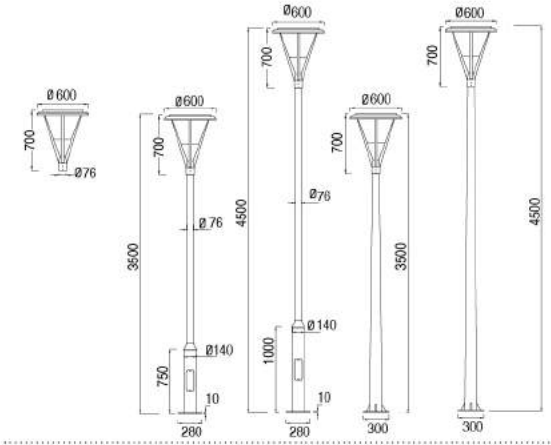

No:CS-PL 1061-G12
G12, 70W or 150W
Clear Tempered Glass
Class I, IP65

No:CS-PL 1062-G12
G12, 70W or 150W
Clear Tempered Glass
Class I, IP65

Top Aluminium sheet reflector system

Description:
Die-cast Aluminum housing
Spinning Aluminum Top Cover

No:CS-PL 1063-26W LED
Lumileds LED 26W
Clear PC
Class I, IP44

No:CS-PL 1063-36W LED
Lumileds LED 36W
Clear PC
Class I, IP44

No:CS-PL 1063-E27
E27 CFL Max. 65W
Clear PC
Class I, IP44