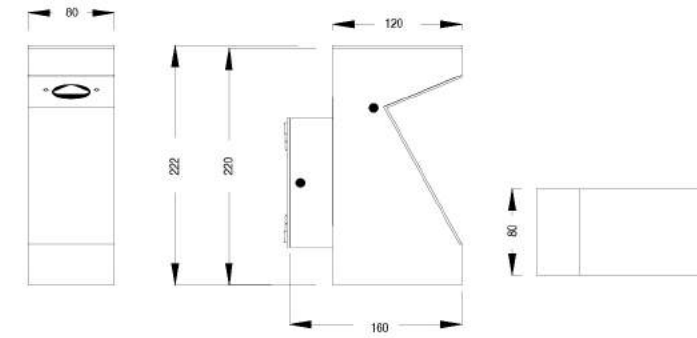

4003E

4003E-W

Description:
Die-cast Aluminum housing

H(m)	Eavg(lx)	Emax(lx)	D(m)
1	190.0	262.1	1.01
2	47.5	65.5	2.02
3	21.1	29.1	3.03
4	11.9	16.4	4.04
5	7.6	10.5	5.05

No:CS-PL 4004-GW LED
Lumileds LED 6W 267.8lm
Clear PC
53.6°
Class I, IP54