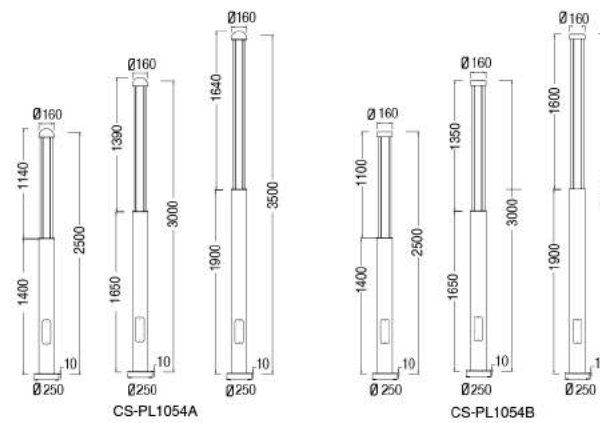

Description:
Sanding-cast Aluminum housing

	H(m)	Eavg(lx)	Emax(lx)	D(m)
1	3960	5947	0.48	
2	989.9	1487.0	0.97	
3	440.0	660.8	1.46	
4	247.5	371.7	1.95	
5	158.4	237.9	2.43	

No:CS-PL 1053-26W LED
CREE LED 26W COB 2643lm
Clear Glass
27.4°
Class I, IP65

	H(m)	Eavg(lx)	Emax(lx)	D(m)
1	4808	7218	0.48	
2	1202	1805.0	0.97	
3	534.2	802.0	1.46	
4	300.5	451.1	1.95	
5	192.3	288.7	2.43	

No:CS-PL 1053-36W LED
CREE LED 36W COB 3193lm
Clear Glass
27.4°
Class I, IP65

No:CS-PL 1053-E27
E27 CFL Max. 45W
Clear PC
Class I, IP65

Description:
Extruded Aluminum housing

No:CS-PL 1054-26W LED
CREE LED 26W COB
Clear Glass
Class I, IP65

No:CS-PL 1054-36W LED
CREE LED 36W COB
Clear Glass
Class I, IP65

No:CS-PL 1054-G12 70W or 150W
G12, 70W HID or 150W HID
Clear glass
Class I, IP65