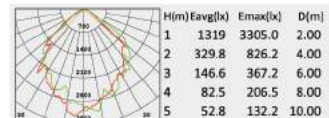

No:CS-PL 1001-50W LED
CREE LED 50W 4501lm
Ribbed clear PC
89°
Class I, IP65

No:CS-PL 1001-70W LED
CREE LED 70W
Ribbed clear PC
89.99°
Class I, IP65

No:CS-PL 1001-E27
E27 PLC Max. 65W, E27 70W HID
Ribbed clear PC
Class I, IP65