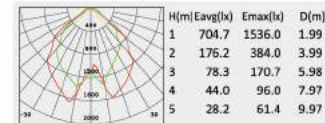

Description:
Die-cast Aluminum housing;

No: CS-PL 1033-30W LED
Lumileds LED 30W 2968lm
Clear Glass
89.81^o
Class I, IP65