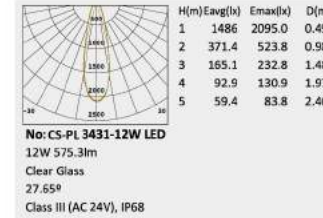

Description:
Stainless steel housing
Stainless steel Cover

Description:
Stainless steel housing
Stainless steel Cover