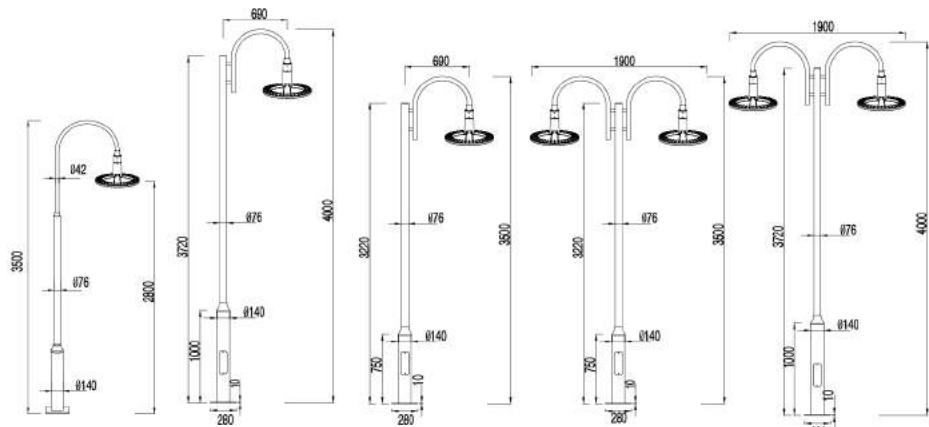

Description:
Die-cast Aluminum housing;

No:CS-PL 1000D-30W LED
Everlite LED 30W 2308lm
Frost PC
104.19°
Class I, IP65

No:CS-PL 1000D-45W LED
Lumileds LED 45W 3525lm
Frost PC
104.19°
Class I, IP65

No:CS-PL 1000D-60W LED
Lumileds LED 60W 4490lm
Frost PC
104.19°
Class I, IP65

No:CS-PL1000D-80W LED
CREE LED 80W 5044lm
Frost PC
104.19°
Class I, IP65

No:CS-PL 1001-25W LED
Lumileds LED 25W 3122lm
Ribbed clear PC
103.12°
Class I, IP65

No:CS-PL 1001-50W LED
CREE LED 50W 4501lm
Ribbed clear PC
89°
Class I, IP65

No:CS-PL 1001-70W LED
CREE LED 70W
Ribbed clear PC
89.99°
Class I, IP65

No:CS-PL 1001-E27
E27 PLC Max. 65W, E27 70W HID
Ribbed clear PC
Class I, IP65

Description:
Die-cast Aluminum housing;