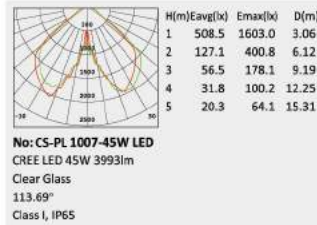

Description:
Die-cast Aluminum housing;
Extruded Aluminum pole