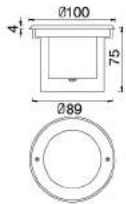

CS-PL3412

Description:
Stainless steel housing
Stainless steel Cover

No: CS-PL 3403-7W LED No: CS-PL 3413-7W LED
LED 7*1W 297.1lm
Clear Glass
16.48°
Class III (AC 12V), IP68

No: CS-PL 3402-3W LED No: CS-PL 3412-3W LED
LED 3*1W 137.8lm
Clear Glass
16.49°
Class III (AC 12V), IP68

Description:
Stainless steel housing
Stainless steel Cover

No: CS-PL 3404-9W LED No: CS-PL 3414-9W LED
LED 9*1W 368.6lm
Clear Glass
16.16°
Class III (AC 12V), IP68

No: CS-PL 3405-12W LED No: CS-PL 3415-12W LED
LED 12*1W 476.7lm
Clear Glass
16.15°
Class III (AC 24V), IP68