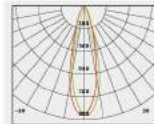

H(m)	Eavg(k)	Emax(k)	D(m)
1	586.0	868.5	0.47
2	146.5	217.0	0.93
3	65.1	96.5	1.40
4	36.6	54.3	1.87
5	23.4	34.7	2.34

No: CS-PL3161-5W LED
LED 5*1W 222.1lm
Clear Glass
26.39°
Class I, IP67