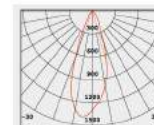

Description:
Stainless steel housing
Stainless steel Cover

H(m)	Eavg(lx)	Emax(lx)	D(m)
1	121.3	173.6	0.42
2	30.3	43.4	0.84
3	13.5	19.3	1.26
4	7.6	10.9	1.68
5	4.9	6.9	2.10

No: CS-PL 3101-1W LED
LED 1*1W 50.95lm
Clear Glass
23.72°
Class I, IP67

H(m)	Eavg(lx)	Emax(lx)	D(m)
1	121.7	183.4	0.40
2	30.4	45.8	0.81
3	13.5	20.4	1.20
4	7.6	11.5	1.61
5	4.9	7.3	2.01

No: CS-PL 3103-1W LED
LED 1*1W 59.07lm
Clear Glass
22.77°
Class I, IP67

H(m)	Eavg(lx)	Emax(lx)	D(m)
1	200.4	297.0	0.29
2	50.1	74.2	0.58
3	22.3	33.0	0.87
4	12.5	18.6	1.15
5	8.0	11.9	1.44

No: CS-PL 3102-1W LED
LED 1*1W 45.24lm
Clear Glass
36.45°
Class I, IP67

H(m)	Eavg(lx)	Emax(lx)	D(m)
1	328.6	483.0	0.44
2	82.2	120.7	0.89
3	36.5	53.7	1.33
4	20.5	30.1	1.78
5	13.2	19.3	2.23

No: CS-PL 3104-3W LED
LED 3*1W 142.3lm
Clear Glass
25.15°
Class I, IP67

Description:
Die-casting Aluminium housing
Stainless steel Cover

H(m)	Eavg(lx)	Emax(lx)	D(m)
1	418.5	620.3	0.46
2	104.6	155.1	0.92
3	46.5	68.9	1.38
4	26.2	38.8	1.85
5	16.7	24.8	2.31

No: CS-PL 3105-3W LED
LED 3*1W 143.1lm
Clear Glass
26.07°
Class I, IP67

H(m)	Eavg(lx)	Emax(lx)	D(m)
1	168.8	250.0	0.47
2	42.2	62.5	0.95
3	18.8	27.8	1.43
4	10.6	15.6	1.91
5	6.8	10.0	2.38

No: CS-PL 3105B-GU10
GU10 35W 77.93lm
Clear Glass
26.87°
Class I, IP67

H(m)	Eavg(lx)	Emax(lx)	D(m)
1	620.6	965.3	0.62
2	155.2	241.3	1.24
3	69.0	107.3	1.86
4	38.8	60.3	2.48
5	24.8	38.6	3.11

No: CS-PL 3105A-7W LED
COB LED 1*7W 392.8lm
Clear Glass
34.56°
Class I, IP67

H(m)	Eavg(lx)	Emax(lx)	D(m)
1	960.9	1370.0	0.54
2	240.2	342.5	1.08
3	106.8	152.2	1.62
4	60.1	85.6	2.16
5	38.4	54.8	2.70

No: CS-PL 3106-GU5.3
GU5.3 35W 453.8lm
Clear Glass
30.25°
Class I, IP67