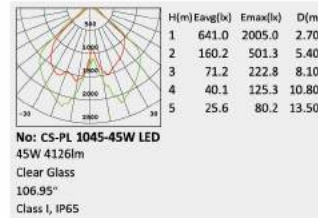

With PC

Without PC

No: CS-PL 1044-E27
 E27 CFL Max. 65W
 Opal PC
 Class I, IP65

Description:
 Die-cast Aluminum housing;
 Spinning Aluminum Top Cover

No: CS-PL 1045-E27
 E27 CFL Max. 65W
 Clear Glass
 Class I, IP65