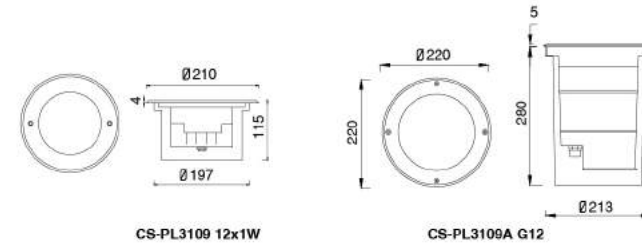

Description:
Die-casting Aluminium housing
Stainless steel Cover

Description:
Die-casting Aluminium housing
Stainless steel Cover