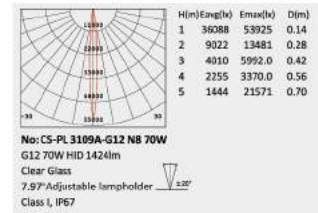

Description:
Die-casting Aluminium housing
Stainless steel Cover

Description:
Die-casting Aluminium housing
Stainless steel Cover