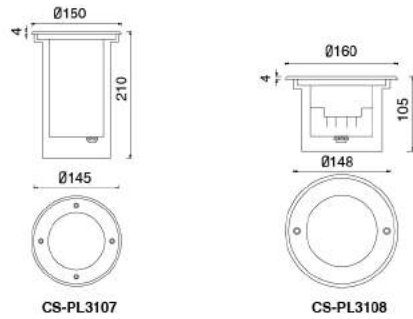

Description:
Die-casting Aluminium housing
Stainless steel Cover

Description:
Die-casting Aluminium housing
Stainless steel Cover