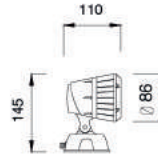

Street Light

CS-PL6130

Description:

Die-casting Aluminium housing

No: CS-PL 6130-10W LED
CREE 10W 396.9lm
Frost Glass
39.09°
Class I, IP65

No: CS-PL 6130XL-30W LED
CREE LED 30W 1860lm
Clear Glass
15.81°
Class I, IP65

No: CS-PL 6130L-20W LED
CREE LED 20W 1835lm
Clear Glass
40.13°
Class I, IP65