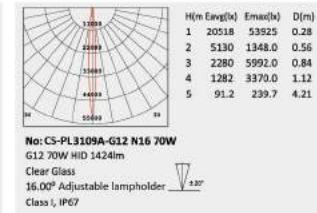

Description:
Die-casting Aluminium housing
Stainless steel Cover

Description:
Die-casting Aluminium housing
Stainless steel Cover