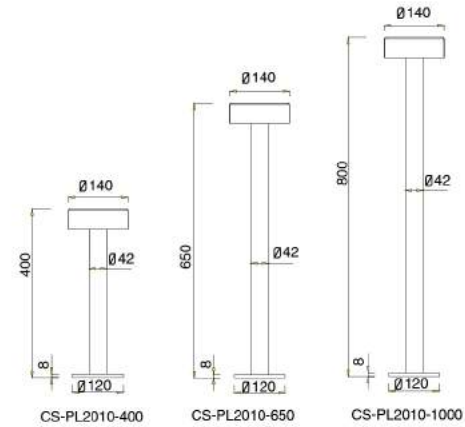

Description:
Die-cast Aluminum housing
Extruded Aluminum pole

Description:
Die-cast Aluminum housing
Extruded Aluminum pole

No: CS-PL 2010-10W LED
Everlite LED 10W
Clear Glass
Class I, IP44

No: CS-PL 2010-20W LED
Lumileds LED 20W 1052lm
Clear Glass
88.14°
Class I, IP44

No: CS-PL 2010S-10W LED
Everlite LED 10W 496.1lm
Clear Glass
88.74°
Class I, IP44