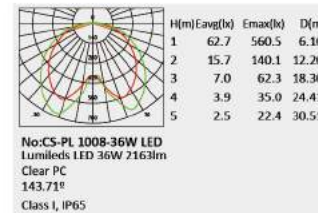

Description:
Die-cast Aluminum housing;
Spinning Aluminum Top Cover

1008