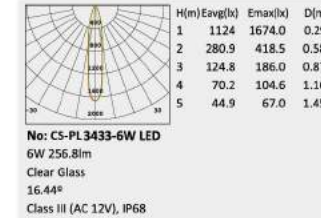

Description:
Stainless steel housing
Stainless steel Cover

Description:
Stainless steel housing
Stainless steel Cover