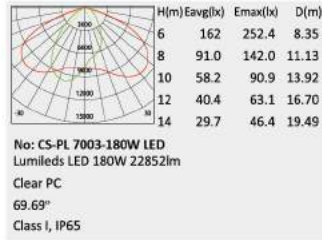

Description:
Die-casting Aluminium housing