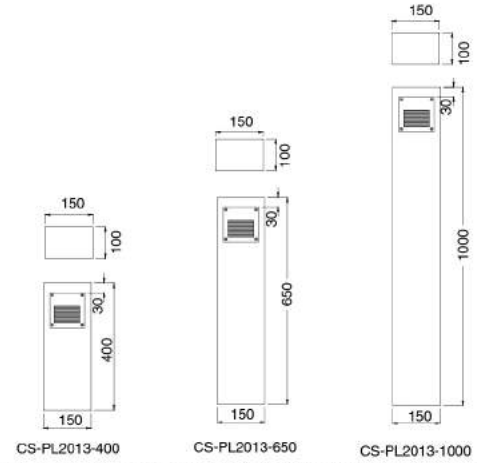

Description:
Die-cast Aluminum housing
Extruded Aluminum pole

No: CS-PL2011-3*3W LED
CREE LED 3*3W
Clear Glass
Class I, IP54

Description:
Die-cast Aluminum housing
Extruded Aluminum pole