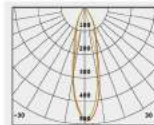

Description:
Stainless steel housing
Stainless steel Cover

H(m)	Eavg(lx)	Emax(lx)	D(m)
1	121.3	173.6	0.42
2	30.3	43.4	0.84
3	13.5	19.3	1.26
4	7.6	10.9	1.68
5	4.9	6.9	2.10

No: CS-PL 3101-1W LED
LED 1*1W 50.95lm
Clear Glass
23.72°
Class I, IP67

H(m)	Eavg(lx)	Emax(lx)	D(m)
1	121.7	183.4	0.40
2	30.4	45.8	0.81
3	13.5	20.4	1.20
4	7.6	11.5	1.61
5	4.9	7.3	2.01

No: CS-PL 3103-1W LED
LED 1*1W 59.07lm
Clear Glass
22.77°
Class I, IP67

H(m)	Eavg(lx)	Emax(lx)	D(m)
1	200.4	297.0	0.29
2	50.1	74.2	0.58
3	22.3	33.0	0.87
4	12.5	18.6	1.15
5	8.0	11.9	1.44

No: CS-PL 3102-1W LED
LED 1*1W 45.24lm
Clear Glass
36.45°
Class I, IP67

H(m)	Eavg(lx)	Emax(lx)	D(m)
1	328.6	483.0	0.44
2	82.2	120.7	0.89
3	36.5	53.7	1.33
4	20.5	30.1	1.78
5	13.2	19.3	2.23

No: CS-PL 3104-3W LED
LED 3*1W 142.3lm
Clear Glass
25.15°
Class I, IP67

Description:
Die-casting Aluminium housing
Stainless steel Cover

H(m)	Eavg(lx)	Emax(lx)	D(m)
1	418.5	620.3	0.46
2	104.6	155.1	0.92
3	46.5	68.9	1.38
4	26.2	38.8	1.85
5	16.7	24.8	2.31

No: CS-PL 3105-3W LED
LED 3*1W 143.1lm
Clear Glass
26.07°
Class I, IP67

H(m)	Eavg(lx)	Emax(lx)	D(m)
1	168.8	250.0	0.47
2	42.2	62.5	0.95
3	18.8	27.8	1.43
4	10.6	15.6	1.91
5	6.8	10.0	2.38

No: CS-PL 3105B-GU10
GU10 35W 77.93lm
Clear Glass
26.87°
Class I, IP67

H(m)	Eavg(lx)	Emax(lx)	D(m)
1	620.6	965.3	0.62
2	155.2	241.3	1.24
3	69.0	107.3	1.86
4	38.8	60.3	2.48
5	24.8	38.6	3.11

No: CS-PL 3105A-7W LED
COB LED 1*7W 392.8lm
Clear Glass
34.56°
Class I, IP67

H(m)	Eavg(lx)	Emax(lx)	D(m)
1	960.9	1370.0	0.54
2	240.2	342.5	1.08
3	106.8	152.2	1.62
4	60.1	85.6	2.16
5	38.4	54.8	2.70

No: CS-PL 3106-GU5.3
GU5.3 35W 453.8lm
Clear Glass
30.25°
Class I, IP67