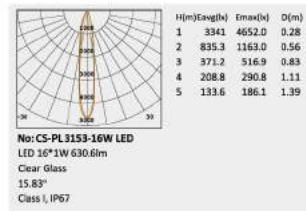

Description:
Die-casting Aluminium housing
Stainless steel Cover

Description:
Die-casting Aluminium housing
Stainless steel Cover