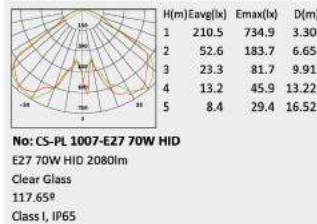

Description:
Die-cast Aluminum housing;
Extruded Aluminum pole