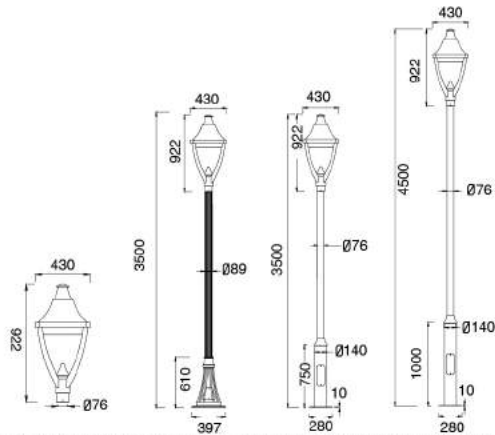

No: CS-PL 1006-E27 150W LED
 E27 HID 150W 6161lm
 Ribbed clear PC
 106.05°
 Class I, IP65

No: CS-PL 1006-40W LED
 Lumileds 40W LED 2925lm
 Ribbed frost PC
 152.72°
 Class I, IP65

No: CS-PL 1006-60W LED
 Lumileds 60W LED 4291lm
 Ribbed frost PC
 106.05°
 Class I, IP65

Description:
Die-cast Aluminum housing;
Extruded Aluminum pole

Description:
Die-cast Aluminum housing;
Spinning Aluminum Top Cover

1008

1008A

Description:
 Sanding-cast Aluminum housing
 Spinning Aluminum Top Cover