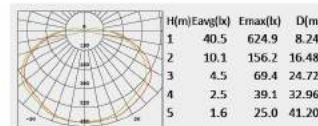

No: CS-PL 1006-40W LED
Lumileds 40W LED 2925lm
Ribbed frost PC
152.72°
Class I, IP65