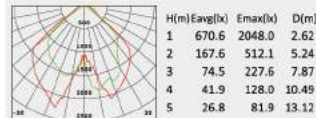

Description:
Die-cast Aluminum housing;
Spinning Aluminum Top Cover

No: CS-PL 1045L-30W LED
Lumileds LED 30W 2932lm
Clear Glass
109.07°
Class I, IP65

No: CS-PL 1045L-45W LED
CREE LED 45W 4086lm
Clear Glass
105.36°
Class I, IP65

No: CS-PL 1045L-60W LED
CREE LED 60W 4894lm
Clear Glass
103.49°
Class I, IP65

No: CS-PL 1045L-E27
E27 CFL Max. 65W
Clear Glass
Class I, IP65

Description:
Die-cast Aluminum housing;
Spinning Aluminum Top Cover

No: CS-PL 1046-26W LED
Lumileds LED 26W 2932lm
Clear PC
109.07°
Class I, IP65

No: CS-PL 1046-36W LED
CREE LED 36W 4086lm
Clear PC
105.36°
Class I, IP65

No: CS-PL 1046-E27
E27 CFL Max. 65W
Clear PC
Class I, IP65