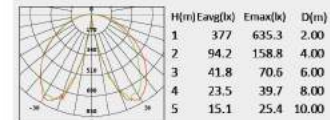

No:CS-PL 1002A2-30W LED /No:CS-PL 1002B2-30W LED
Lumileds 30W 2344lm
Clear PC
90°
Class I, IP65

Description:
Die-cast Aluminum housing;
Extruded Aluminum pole

	H(m)	Eavg(lx)	Emax(lx)	D(m)
1	522.6	1209.0	2.08	
2	194.2	449.4	3.42	
3	86.3	199.7	5.13	
4	48.6	112.4	6.84	
5	31.1	71.9	8.56	