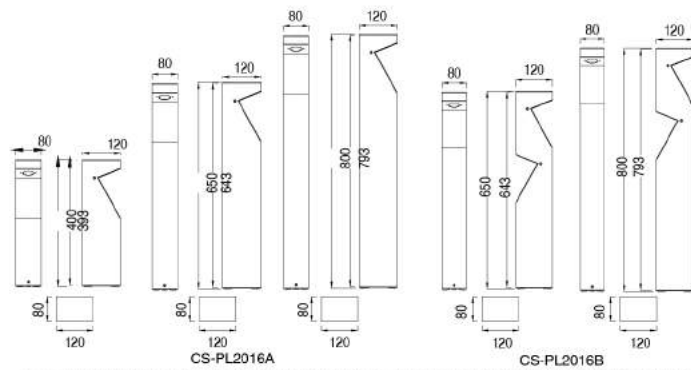

Description:
Die-cast Aluminum housing
Extruded Aluminum pole

Description:
Die-cast Aluminum housing
Extruded Aluminum pole

No:CS-PL 2017-E27
E27, Max. 23W PLC
Opal PC
Class I, IP65

No:CS-PL 2018-10W LED
LED 10W
Clear PC
Class I, IP65