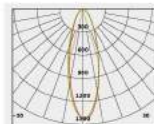

Description:
Die-casting Aluminium housing
Stainless steel Cover

H(m)	Eavg(k)	Emax(k)	D(m)
1	586.0	868.5	0.47
2	146.5	217.0	0.93
3	65.1	96.5	1.40
4	36.6	54.3	1.87
5	23.4	34.7	2.34

No: CS-PL3161-5W LED
LED 5*1W 222.1lm
Clear Glass
26.39°
Class I, IP67

No: CS-PL3162-10W LED
LED 10*1W 717.6lm
Clear Glass
17.23°
Class I, IP67

H(m)	Eavg(k)	Emax(k)	D(m)
1	931.0	1424.0	0.55
2	232.7	356.0	1.10
3	103.4	158.2	1.66
4	58.2	89.0	2.21
5	37.2	57.0	2.76

No: CS-PL3163-18W LED
LED 18*1W 629.4lm
Clear Glass
30.86°
Class I, IP67

Description:
Die-casting housing
Stainless steel Cover

H(m)	Eavg(k)	Emax(k)	D(m)
1	234.6	859.1	0.57
2	58.7	214.8	1.13
3	26.1	95.5	1.70
4	14.7	53.7	2.28
5	9.4	34.4	2.84

No: CS-PL3181-9W LED
9W 468.8lm
Clear Glass
31.77°
Class I, IP67

H(m)	Eavg(k)	Emax(k)	D(m)
1	884.0	1132.0	0.25
2	221.0	283.0	0.51
3	98.2	125.8	0.76
4	55.3	70.8	1.02
5	35.4	45.3	1.27

No: CS-PL3181-G12 150W
G12 150W HID 3457lm
Clear Glass
14.51°
Class I, IP67

H(m)	Eavg(k)	Emax(k)	D(m)
1	408.3	529.3	0.18
2	102.1	132.3	0.36
3	45.4	58.8	0.54
4	25.5	33.1	0.71
5	16.3	21.2	0.89

No: CS-PL3181-G12 70W
G12 70W HID 1585lm
Clear Glass
10.19°
Class I, IP67