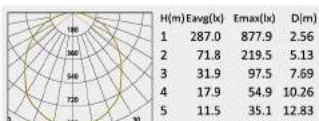

Description:
Die-cast Aluminum housing;

Description:
Die-cast Aluminum housing;