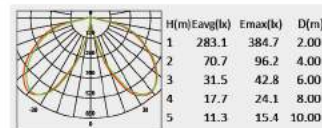

Description:
Die-cast Aluminum housing;
Spinning Aluminum Top Cover

No:CS-PL 1018-26W LED
Lumileds LED 26W 2310lm
Clear PC
90°
Class I, IP54