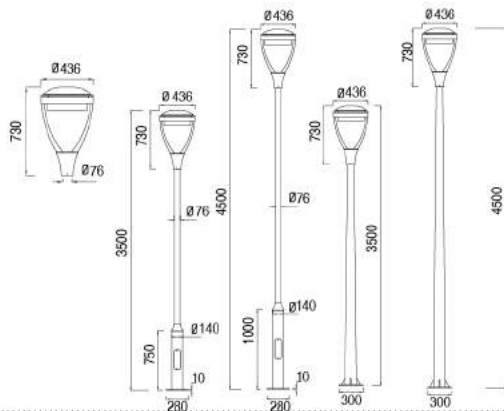

Description:
Die-cast Aluminum housing
Spinning Aluminum Top Cover

No:CS-PL 1057-26W LED
Lumileds LED 26W
Clear Glass
Class I, IP44

No:CS-PL 1057-36W LED
Lumileds LED 36W
Clear Glass
Class I, IP44

No:CS-PL 1057-E27
E27 CFL Max. 65W
Clear Glass
Class I, IP44

Description:
Sanding-cast Aluminum housing

No:CS-PL 1058-26W LED
Lumileds LED 26W
Clear PC
Class I, IP44

No:CS-PL 1058-36W LED
Lumileds LED 36W
Clear PC
Class I, IP44

No:CS-PL 1058-E27
E27 CFL Max. 65W
Clear PC
Class I, IP44