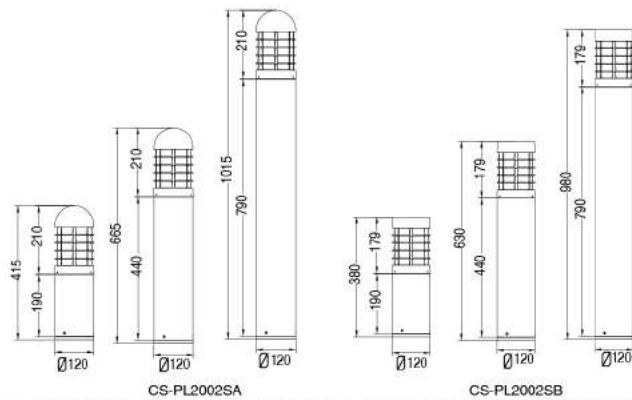

Description:
Die-cast Aluminum housing
Extruded Aluminum pole