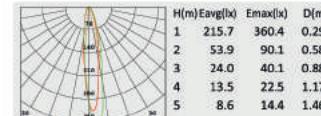

Description:
Stainless steel housing
Stainless steel Cover

No: CS-PL 3401-1W LED
LED 1*1W 49.63lm
Clear Glass
16.71°
Class III (AC 12V), IP68