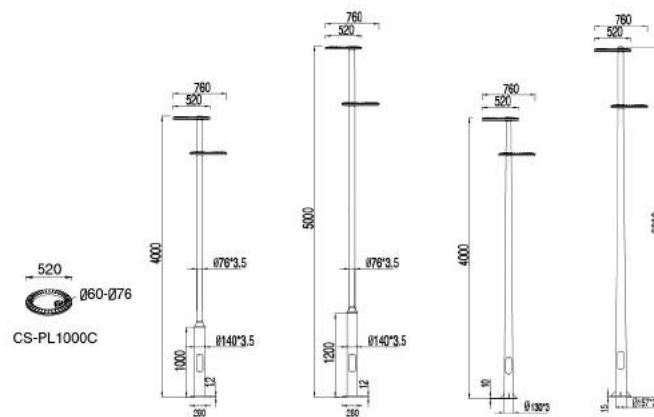

Description:
Die-cast Aluminum housing;