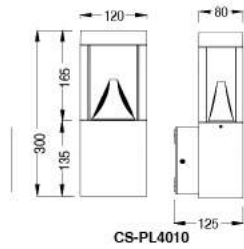

CS-PL4010

Description:
Die-cast Aluminum housing