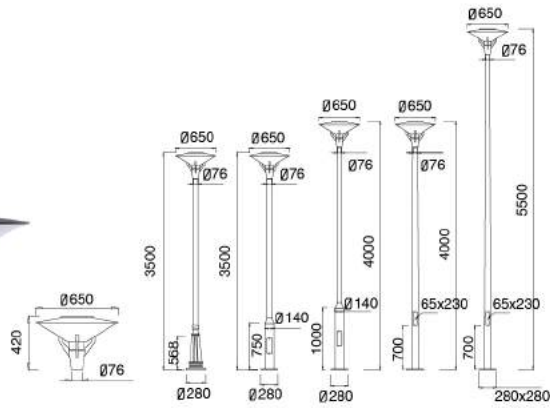

Description:
Die-cast Aluminum housing;
Spinning Aluminum Top Cover

No: CS-PL 1032-26W LED
Lumileds LED 26W
Clear PC
Class I, IP65

No: CS-PL 1032-36W LED
Lumileds LED 36W
Clear PC
Class I, IP65

No: CS-PL 1032-E27
E27 CFL Max. 45W
Clear PC
Class I, IP65

Description:
Die-cast Aluminum housing;

No: CS-PL 1033-30W LED
Lumileds LED 30W 2968lm
Clear Glass
89.81^o
Class I, IP65

No: CS-PL 1033-45W LED
CREE LED 45W 4261lm
Clear Glass
92.92^o
Class I, IP65

No: CS-PL 1033-60W LED
CREE LED 60W 5108lm
Clear Glass
100.36^o
Class I, IP65

No: CS-PL 1033-E27
E27 CFL Max. 65W or HID
Clear Glass
Class I, IP65