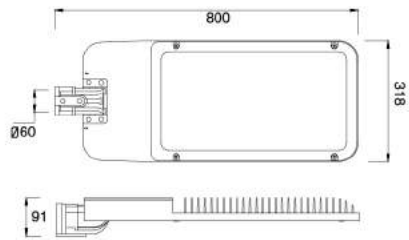

Description:
Die-casting Aluminium housing

Description:
Die-casting Aluminium housing

No: CS-PL 7005-40W LED
Lumileds LED 40W
Tempered glass
Class I, IP65

No: CS-PL 7006-120W LED
Lumileds LED 120W
Tempered glass
Class I, IP65

No: CS-PL 7005-60W LED
Lumileds LED 60W
Tempered glass
Class I, IP65

No: CS-PL 7006-150W LED
Lumileds LED 150W
Tempered glass
Class I, IP65

No: CS-PL 7005-80W LED
Lumileds LED 80W
Tempered glass
Class I, IP65

No: CS-PL 7006-180W LED
Lumileds LED 180W
Tempered glass
Class I, IP65

No: CS-PL 7005-100W LED
Lumileds LED 100W
Tempered glass
Class I, IP65

No: CS-PL 7006-200W LED
Lumileds LED 200W
Tempered glass
Class I, IP65