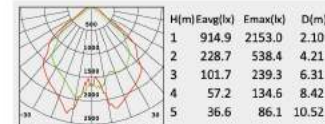

Description:
Die-cast Aluminum housing;
Spinning Aluminum Top Cover

No: CS-PL 1032-26W LED
Lumileds LED 26W
Clear PC
Class I, IP65

No: CS-PL 1032-36W LED
Lumileds LED 36W
Clear PC
Class I, IP65

No: CS-PL 1032-E27
E27 CFL Max. 45W
Clear PC
Class I, IP65

Description:
Die-cast Aluminum housing;

No: CS-PL 1033-30W LED
Lumileds LED 30W 2968lm
Clear Glass
89.81^o
Class I, IP65

No: CS-PL 1033-45W LED
CREE LED 45W 4261lm
Clear Glass
92.92^o
Class I, IP65

No: CS-PL 1033-60W LED
CREE LED 60W 5108lm
Clear Glass
100.36^o
Class I, IP65

No: CS-PL 1033-E27
E27 CFL Max. 65W or HID
Clear Glass
Class I, IP65