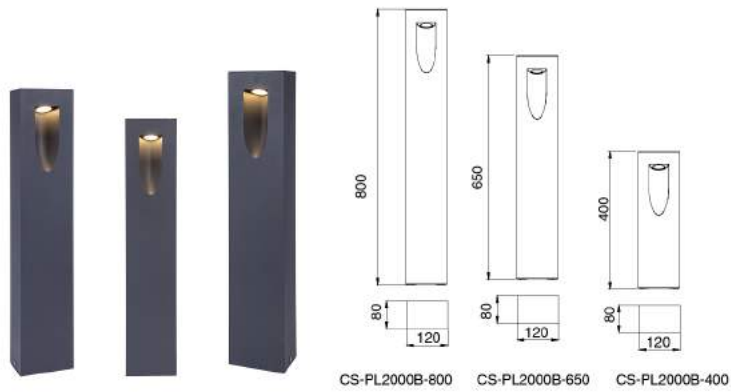

CS-PL2000A-PIR-650

CS-PL2000A-650

CS-PL2000A-2-650

Description:
 Die-cast Aluminum housing
 Extruded Aluminum pole

Description:
 Die-cast Aluminum housing
 Extruded Aluminum pole

Description:
Die-cast Aluminum housing
Extruded Aluminum pole