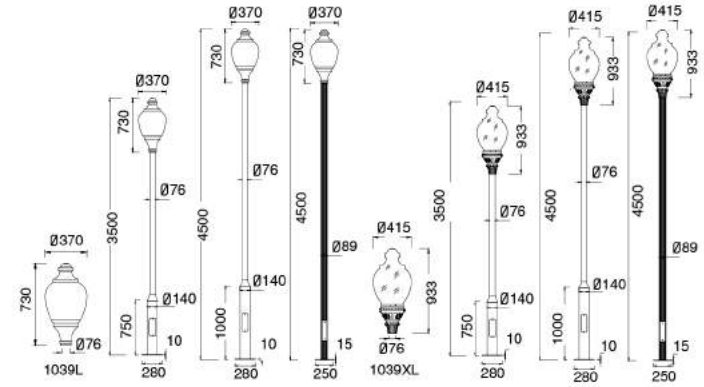

Description:
Extruded Aluminum pole

No: CS-PL 1038-26W LED
Lumileds LED 26W
Clear glass
Class I, IP65

No: CS-PL 1038-36W LED
Lumileds LED 36W
Clear glass
Class I, IP65

No: CS-PL 1038-G12 70W or 150W
G12, 70W HID or 150W HID
Clear glass
Class I, IP65

No: CS-PL 1038S-26W LED
Lumileds LED 26W
Clear glass
Class I, IP65