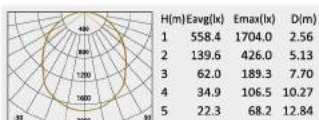

No:CS-PL 1000B-30W LED
Everlite LED 30W 2308lm
Frost PC
104.19°
Class I, IP65

No:CS-PL 1000B-60W LED
Lumileds LED 60W 4490lm
Frost PC
104.19°
Class I, IP65