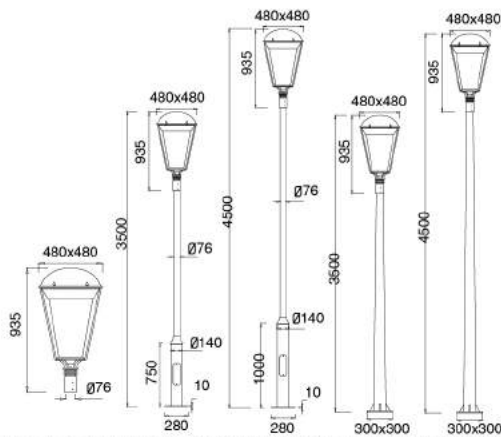

No: CS-PL 1034-E27
E27 CFL Max. 65W
Clear PC
Class I, IP54

Description:
Die-cast Aluminum housing;

No: CS-PL 1035-30W LED
Lumileds 30W 3277lm
Clear Glass
96.70°
Class I, IP65

No: CS-PL 1035-45W LED
CREE LED 45W 4649lm
Clear Glass
95.44°
Class I, IP65

No: CS-PL 1035-60W LED
CREE LED 60W 5670lm
Clear Glass
95.32°
Class I, IP65

No: CS-PL 1035-E27
E27 CFL Max. 65W
Clear Glass
Class I, IP65

Description:
Die-cast Aluminum housing;

	H(m)	Eavg(lx)	E _{max} (lx)	D(m)
1	380.4	1066.0	2.66	
2	16.0	28.0	2.28	
3	7.1	12.4	3.43	
4	4.0	7.0	4.57	
5	2.5	4.4	5.72	