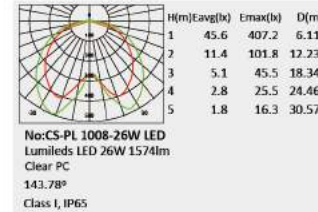

Description:
Die-cast Aluminum housing;
Spinning Aluminum Top Cover

1008