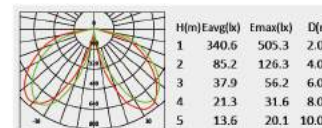

No:CS-PL 1018-36W LED
Lumileds LED 36W 2786lm
Clear PC
90°
Class I, IP54

No: CS-PL 1018-E27
E27 CFL Max. 65W
Clear PC
Class I, IP54