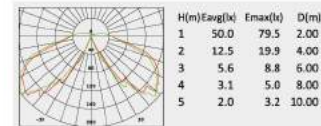

No:CS-PL 2003SA-10W LED No:CS-PL 2003SB-10W LED
EverLite LED 10W
Clear PC
90.00°
Class I, IP65

No:CS-PL2003A-10W LED
No:CS-PL2003B-10W LED
No:CS-PL2003C-10W LED
EverLite LED 10W 782.7lm
Clear PC
90.00°
Class I, IP65