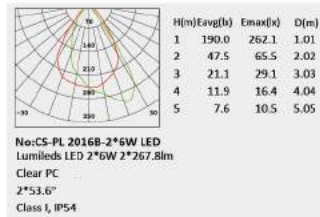

Description:
Die-cast Aluminum housing
Extruded Aluminum pole

Description:
Die-cast Aluminum housing
Extruded Aluminum pole

No:CS-PL 2017-E27
E27, Max. 23W PLC
Opal PC
Class I, IP65

No:CS-PL 2018-10W LED
LED 10W
Clear PC
Class I, IP65