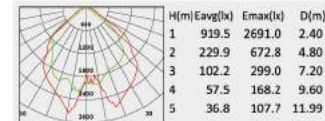

No: CS-PL 1033-45W LED
CREE LED 45W 4261lm
Clear Glass
92.92^o
Class I, IP65

No: CS-PL 1033-60W LED
CREE LED 60W 5108lm
Clear Glass
100.36^o
Class I, IP65

No: CS-PL 1033-E27
E27 CFL Max. 65W or HID
Clear Glass
Class I, IP65