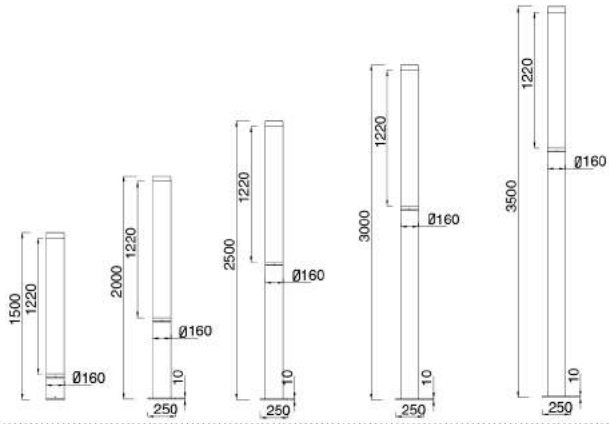

Description:
Die-cast Aluminum housing;
Extruded Aluminum pole

No:CS-PL 1002-2*T5 14W LED
2*T5 14W LED
Opal PC
Class I, IP65

No:CS-PL 1002-2*T8 16W LED
2*T8 16W LED
Opal PC
Class I, IP65

No:CS-PL 1002-30W LED
Lumileds LED 30W
Opal PC
Class I, IP65