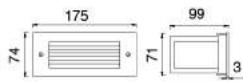

Wall-Recessed Light

Description:

Die-cast Aluminum housing

	H(m)	Eavg(lx)	Emax(lx)	D(m)
1	61.4	260.2	1.05	
2	15.4	65.0	2.10	
3	6.8	28.9	3.15	
4	3.8	16.3	4.20	
5	2.5	10.4	5.26	

No: CS-PL 3650E-6W LED
 Lumileds LED 6W 258.6lm
 Clear PC
 55.45°
 Class I, IP65