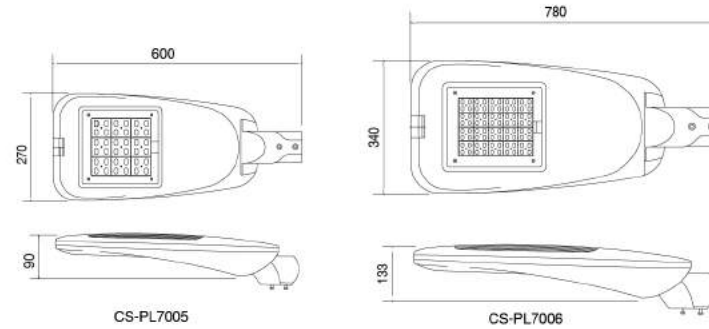

Description:
Die-casting Aluminium housing