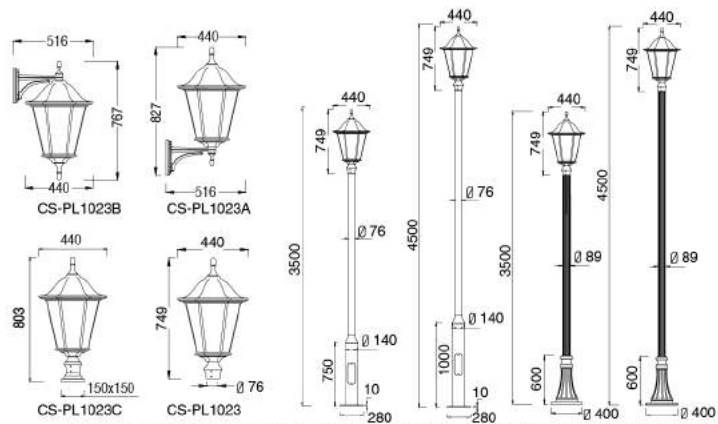

Description:
Die-cast Aluminum housing;

No: CS-PL 1023-30W LED
30W 2375lm
Clear Glass
178.18°
Class I, IP65

No: CS-PL 1023-45W LED
45W 3255lm
Clear Glass
175.79°
Class I, IP65

No: CS-PL 1023-60W LED
60W 3978lm
Clear Glass
175.66°
Class I, IP65

No: CS-PL 1023-E27
E27 CFL Max. 65W
Frost Glass
Class I, IP65

Description:
Die-cast Aluminum housing;

No:CS-PL1023M-26W LED
Lumileds LED 26W
Clear Glass
Class I, IP44

No:CS-PL 1023M-36W LED
Lumileds LED 36W
Clear Glass
Class I, IP44

No:CS-PL 1023M-E27
E27 CFL Max. 65W
Frost Glass
Class I, IP44