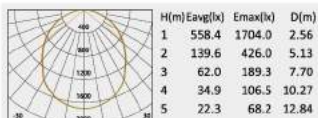

No:CS-PL 1000C-80W LED
CREE LED 80W 5044lm
Frost PC
104.19°
Class I, IP65

Description:
Die-cast Aluminum housing;

No:CS-PL 1000D-30W LED
Everlite LED 30W 2308lm
Frost PC
104.19°
Class I, IP65

No:CS-PL 1000D-45W LED
Lumileds LED 45W 3525lm
Frost PC
104.19°
Class I, IP65