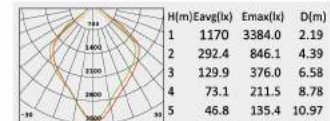

No: CS-PL 1034-E27
E27 CFL Max. 65W
Clear PC
Class I, IP54

Description:
Die-cast Aluminum housing;

No: CS-PL 1035-30W LED
Lumileds 30W 3277lm
Clear Glass
96.70°
Class I, IP65

No: CS-PL 1035-45W LED
CREE LED 45W 4649lm
Clear Glass
95.44°
Class I, IP65