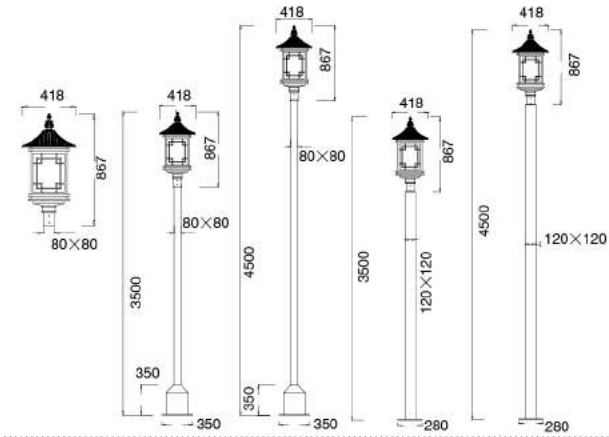

Description:
Die-cast Aluminum housing;
Spinning Aluminum Top Cover

No: CS-PL 1051-26W LED
Lumileds LED 26W
Clear PC
Class I, IP65

No: CS-PL 1051-36W LED
Lumileds LED 36W
Clear PC
Class I, IP65

No: CS-PL1051-E27
E27 CFL Max. 65W
Clear PC
Class I, IP65

Description:
Die-cast Aluminum and ST housing

No: CS-PL1052-E27
E27 CFL Max. 65W
Clear PC
Class I, IP44