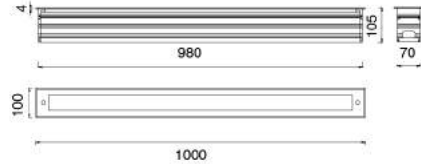

CS-PL3163

Description:
Die-casting Aluminium housing
Stainless steel Cover

H(m)	Eavg(k)	Emax(k)	D(m)
1	586.0	868.5	0.47
2	146.5	217.0	0.93
3	65.1	96.5	1.40
4	36.6	54.3	1.87
5	23.4	34.7	2.34

No: CS-PL3161-5W LED
LED 5*1W 222.1lm
Clear Glass
26.39°
Class I, IP67

No: CS-PL3162-10W LED
LED 10*1W 717.6lm
Clear Glass
17.23°
Class I, IP67

H(m)	Eavg(k)	Emax(k)	D(m)
1	931.0	1424.0	0.55
2	232.7	356.0	1.10
3	103.4	158.2	1.66
4	58.2	89.0	2.21
5	37.2	57.0	2.76

No: CS-PL3163-18W LED
LED 18*1W 629.4lm
Clear Glass
30.86°
Class I, IP67

Description:
Die-casting housing
Stainless steel Cover

H(m)	Eavg(k)	Emax(k)	D(m)
1	234.6	859.1	0.57
2	58.7	214.8	1.13
3	26.1	95.5	1.70
4	14.7	53.7	2.28
5	9.4	34.4	2.84

No: CS-PL3181-9W LED
9W 468.8lm
Clear Glass
31.77°
Class I, IP67

H(m)	Eavg(k)	Emax(k)	D(m)
1	884.0	1132.0	0.25
2	221.0	283.0	0.51
3	98.2	125.8	0.76
4	55.3	70.8	1.02
5	35.4	45.3	1.27

No: CS-PL3181-G12 150W
G12 150W HID 3457lm
Clear Glass
14.51°
Class I, IP67

H(m)	Eavg(k)	Emax(k)	D(m)
1	408.3	529.3	0.18
2	102.1	132.3	0.36
3	45.4	58.8	0.54
4	25.5	33.1	0.71
5	16.3	21.2	0.89

No: CS-PL3181-G12 70W
G12 70W HID 1585lm
Clear Glass
10.19°
Class I, IP67