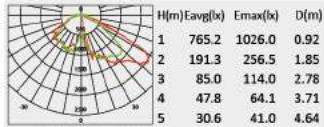

Description:
Die-cast Aluminum housing
Spinning Aluminum Top Cover

No:CS-PL 1059-60W LED
CREE LED 60W 5562lm
Clear PC 透明PC
49.85°
Class I, IP65

No:CS-PL 1059-35W LED
CREE LED 35W
Clear PC
Class I, IP65

No:CS-PL 1059-45W LED
CREE LED 45W
Clear PC
Class I, IP65