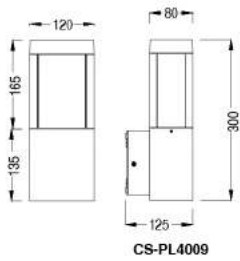

CS-PL4009

Description:
Die-cast Aluminum housing

No:CS-PL 4009-E27
E27, Max. 23W PLC
Opal PC
Class I, IP65

No:CS-PL 4010-10W LED
LED 10W
Clear PC
Class I, IP65

Description:
Die-cast Aluminum housing

No:CS-PL 4058-E27
E27, Max. 60W or 23W PLC
Opal PC
Class I, IP54