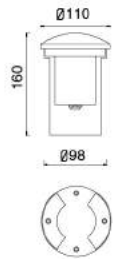

CS-PL3170B