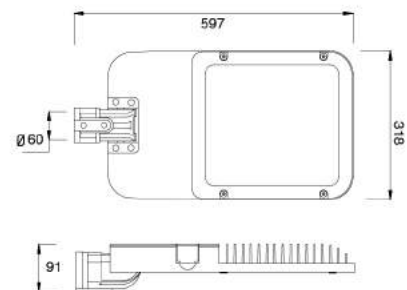

CS-PL6130L

CS-PL6130XL

Description:
Die-casting Aluminium housing

		<table border="1"> <thead> <tr> <th>H(m)</th> <th>Eavg(lx)</th> <th>Emax(lx)</th> <th>D(m)</th> </tr> </thead> <tbody> <tr><td>1</td><td>659.5</td><td>1369.0</td><td>1.22</td></tr> <tr><td>2</td><td>164.9</td><td>342.2</td><td>2.44</td></tr> <tr><td>3</td><td>73.3</td><td>152.1</td><td>3.66</td></tr> <tr><td>4</td><td>41.2</td><td>85.6</td><td>4.89</td></tr> <tr><td>5</td><td>26.4</td><td>54.8</td><td>6.11</td></tr> </tbody> </table>	H(m)	Eavg(lx)	Emax(lx)	D(m)	1	659.5	1369.0	1.22	2	164.9	342.2	2.44	3	73.3	152.1	3.66	4	41.2	85.6	4.89	5	26.4	54.8	6.11
H(m)	Eavg(lx)	Emax(lx)	D(m)																							
1	659.5	1369.0	1.22																							
2	164.9	342.2	2.44																							
3	73.3	152.1	3.66																							
4	41.2	85.6	4.89																							
5	26.4	54.8	6.11																							
<p>No: CS-PL 7001-30W LED Lumileds LED 30W 2886lm Clear PC 62.87° Class I, IP65</p>																										
		<table border="1"> <thead> <tr> <th>H(m)</th> <th>Eavg(lx)</th> <th>Emax(lx)</th> <th>D(m)</th> </tr> </thead> <tbody> <tr><td>2</td><td>334</td><td>568.8</td><td>2.31</td></tr> <tr><td>4</td><td>83.5</td><td>142.2</td><td>4.62</td></tr> <tr><td>6</td><td>37.1</td><td>63.2</td><td>6.93</td></tr> <tr><td>8</td><td>20.9</td><td>35.6</td><td>9.24</td></tr> <tr><td>10</td><td>13.4</td><td>22.8</td><td>11.55</td></tr> </tbody> </table>	H(m)	Eavg(lx)	Emax(lx)	D(m)	2	334	568.8	2.31	4	83.5	142.2	4.62	6	37.1	63.2	6.93	8	20.9	35.6	9.24	10	13.4	22.8	11.55
H(m)	Eavg(lx)	Emax(lx)	D(m)																							
2	334	568.8	2.31																							
4	83.5	142.2	4.62																							
6	37.1	63.2	6.93																							
8	20.9	35.6	9.24																							
10	13.4	22.8	11.55																							
<p>No: CS-PL 7001-70W LED CREE LED 70W 5523lm Clear PC 60.03° Class I IP65</p>																										
		<table border="1"> <thead> <tr> <th>H(m)</th> <th>Eavg(lx)</th> <th>Emax(lx)</th> <th>D(m)</th> </tr> </thead> <tbody> <tr><td>2</td><td>448</td><td>696.8</td><td>2.19</td></tr> <tr><td>4</td><td>112</td><td>174.2</td><td>4.38</td></tr> <tr><td>6</td><td>49.8</td><td>77.4</td><td>6.58</td></tr> <tr><td>8</td><td>28.0</td><td>43.6</td><td>8.77</td></tr> <tr><td>10</td><td>17.9</td><td>27.9</td><td>10.97</td></tr> </tbody> </table>	H(m)	Eavg(lx)	Emax(lx)	D(m)	2	448	696.8	2.19	4	112	174.2	4.38	6	49.8	77.4	6.58	8	28.0	43.6	8.77	10	17.9	27.9	10.97
H(m)	Eavg(lx)	Emax(lx)	D(m)																							
2	448	696.8	2.19																							
4	112	174.2	4.38																							
6	49.8	77.4	6.58																							
8	28.0	43.6	8.77																							
10	17.9	27.9	10.97																							
<p>No: CS-PL 7001-100W LED CREE LED 100W 7169lm Clear PC 57.51° Class I, IP65</p>																										