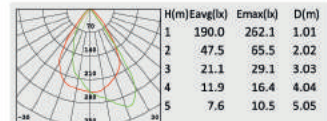

No: CS-PL 2000A-6W LED
Lumileds LED 6W 267.8lm
Clear PC
53.6°
Class I IP54

No: CS-PL 2000A-2*6W LED
Lumileds LED 2*6W 2*267.8lm
Clear PC
2*53.6°
Class I IP54