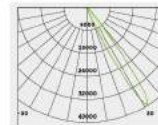

Description:
Die-casting Aluminium housing
Stainless steel Cover

H(m)	Eavg(k)	Emax(k)	D(m)
1	586.0	868.5	0.47
2	146.5	217.0	0.93
3	65.1	96.5	1.40
4	36.6	54.3	1.87
5	23.4	34.7	2.34

No: CS-PL3161-5W LED
LED 5*1W 222.1lm
Clear Glass
26.39°
Class I, IP67

No: CS-PL3162-10W LED
LED 10*1W 717.6lm
Clear Glass
17.23°
Class I, IP67

H(m)	Eavg(k)	Emax(k)	D(m)
1	931.0	1424.0	0.55
2	232.7	356.0	1.10
3	103.4	158.2	1.66
4	58.2	89.0	2.21
5	37.2	57.0	2.76

No: CS-PL3163-18W LED
LED 18*1W 629.4lm
Clear Glass
30.86°
Class I, IP67

Description:
Die-casting housing
Stainless steel Cover

H(m)	Eavg(k)	Emax(k)	D(m)
1	234.6	859.1	0.57
2	58.7	214.8	1.13
3	26.1	95.5	1.70
4	14.7	53.7	2.28
5	9.4	34.4	2.84

No: CS-PL3181-9W LED
9W 468.8lm
Clear Glass
31.77°
Class I, IP67

H(m)	Eavg(k)	Emax(k)	D(m)
1	884.0	1132.0	0.25
2	221.0	283.0	0.51
3	98.2	125.8	0.76
4	55.3	70.8	1.02
5	35.4	45.3	1.27

No: CS-PL3181-G12 150W
G12 150W HID 3457lm
Clear Glass
14.51°
Class I, IP67

H(m)	Eavg(k)	Emax(k)	D(m)
1	408.3	529.3	0.18
2	102.1	132.3	0.36
3	45.4	58.8	0.54
4	25.5	33.1	0.71
5	16.3	21.2	0.89

No: CS-PL3181-G12 70W
G12 70W HID 1585lm
Clear Glass
10.19°
Class I, IP67