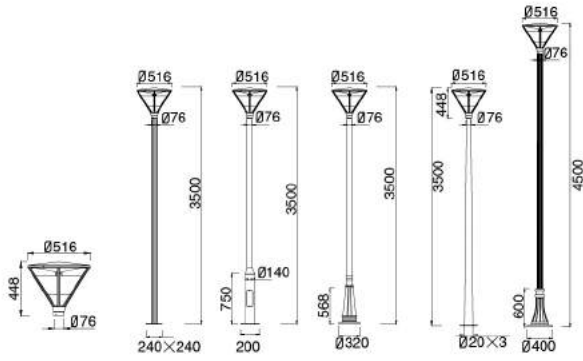

Description:
Die-cast Aluminum housing;
Spinning Aluminum Top Cover

No: CS-PL 1051-26W LED
Lumileds LED 26W
Clear PC
Class I, IP65

No: CS-PL 1051-36W LED
Lumileds LED 36W
Clear PC
Class I, IP65

No: CS-PL1051-E27
E27 CFL Max. 65W
Clear PC
Class I, IP65

Description:
Die-cast Aluminum and ST housing

No: CS-PL1052-E27
E27 CFL Max. 65W
Clear PC
Class I, IP44