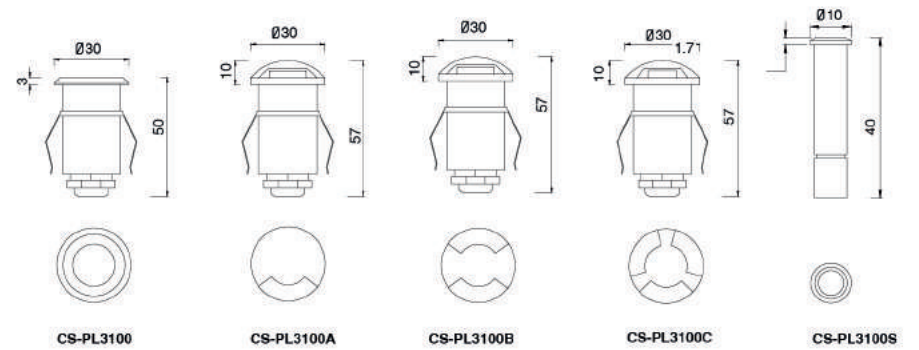

Inground Light