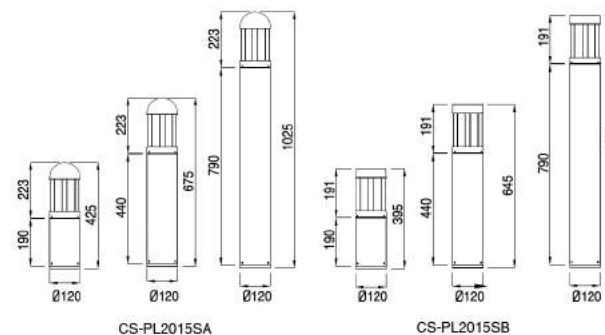

No:CS-PL 2014A-10W LED No:CS-PL 2014B-10W LED
LED 10W
Clear Glass
Class I, IP65

No:CS-PL 2014SA-10W LED No:CS-PL 2014SB-10W LED
LED 10W
Clear Glass
Class I, IP65

Description:
Die-cast Aluminum housing
Extruded Aluminum pole