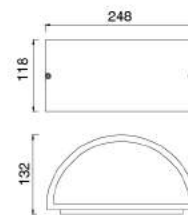

CS-PL4072

Description:
Die-cast Aluminum housing

No: CS-PL 4061-E27 No: CS-PL 4062-E27
2*E27, Max. 2*60W or 23W PLC
Opal PC
Class I, IP54

No: CS-PL 4061-12W LED No: CS-PL 4062-12W LED
Everlite LED 12W
Opal PC
Class I, IP54

Description:
Die-cast Aluminum housing

No: CS-PL 4071-E27 No: CS-PL 4072-E27 No: CS-PL 4073-E27
E27, Max. 60W or 23W PLC
Opal PC
Class I, IP44

No: CS-PL 4071-2*G23 No: CS-PL 4072-2*G23 No: CS-PL 4073-2*G23
2*G23, 2*9W CFL
Opal PC
Class I, IP44