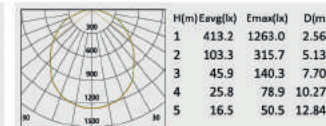

Modern Light

Classic

Spot&Flood Light

Street Light

Post Top

Description:
Die-cast Aluminum housing;

No:CS-PL1000A-30W LED
EverLite LED 30W 2308lm
Frost PC
104.19°
Class I, IP65

No:CS-PL 1000A-45W LED
Lumileds LED 45W 3325lm
Frost PC
104.19°
Class I, IP65