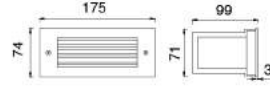

CS-PL3651C

Description:
Die-cast Aluminum housing