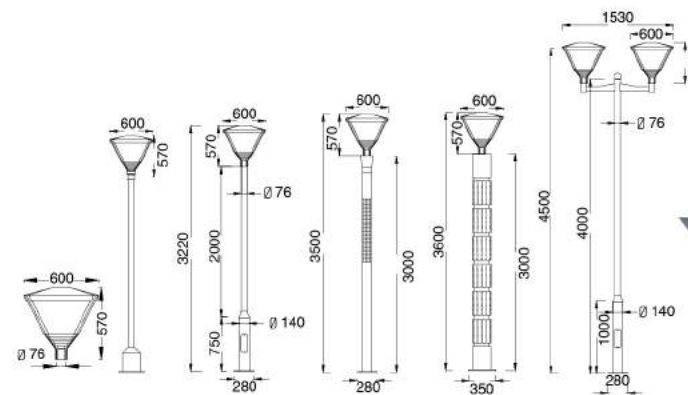

Description:
Die-cast Aluminum housing;
Spinning Aluminum Top Cover

No: CS-PL 1024-E27
E27 CFL Max. 45W
Opal PC
Class I, IP44

Description:
Die-cast Aluminum housing;

H(m)	Eavg(lx)	Emax(x)	D(m)
1	95.7	422.9	3.2
2	23.9	106.0	6.4
3	10.6	47.1	9.6
4	6.0	26.5	12.9
5	3.8	17.0	16.1

No: CS-PL 1025-E27 70W HID
E27 70W HID 1622lm
Clear PC
116.24°
Class I, IP65