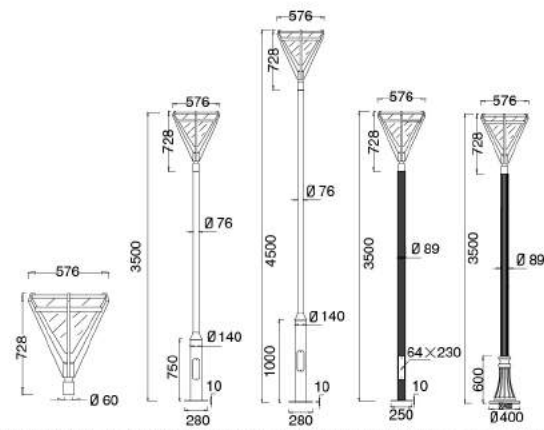

Description:
Die-cast Aluminum housing;
Spinning Aluminum Top Cover

No: CS-PL 1045L-30W LED
Lumileds LED 30W 2932lm
Clear Glass
109.07°
Class I, IP65

No: CS-PL 1045L-45W LED
CREE LED 45W 4086lm
Clear Glass
105.36°
Class I, IP65

No: CS-PL 1045L-60W LED
CREE LED 60W 4894lm
Clear Glass
103.49°
Class I, IP65

No: CS-PL 1045L-E27
E27 CFL Max. 65W
Clear Glass
Class I, IP65

Description:
Die-cast Aluminum housing;
Spinning Aluminum Top Cover

No: CS-PL 1046-26W LED
Lumileds LED 26W 2932lm
Clear PC
109.07°
Class I, IP65

No: CS-PL 1046-36W LED
CREE LED 36W 4086lm
Clear PC
105.36°
Class I, IP65

No: CS-PL 1046-E27
E27 CFL Max. 65W
Clear PC
Class I, IP65