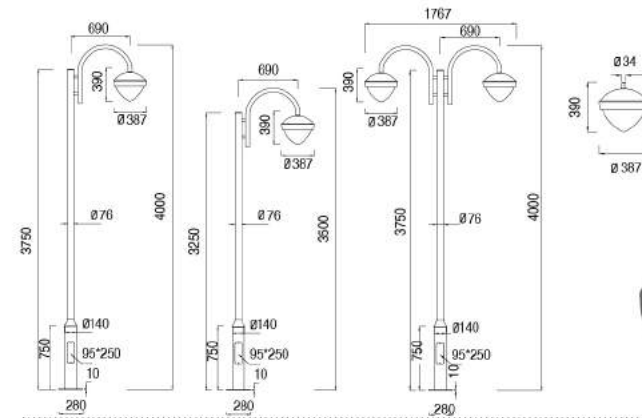

Description:
Die-cast Aluminum housing
Spinning Aluminum Top Cover

No:CS-PL 1057-26W LED
Lumileds LED 26W
Clear Glass
Class I, IP44

No:CS-PL 1057-36W LED
Lumileds LED 36W
Clear Glass
Class I, IP44

No:CS-PL 1057-E27
E27 CFL Max. 65W
Clear Glass
Class I, IP44

Description:
Sanding-cast Aluminum housing

No:CS-PL 1058-26W LED
Lumileds LED 26W
Clear PC
Class I, IP44

No:CS-PL 1058-36W LED
Lumileds LED 36W
Clear PC
Class I, IP44

No:CS-PL 1058-E27
E27 CFL Max. 65W
Clear PC
Class I, IP44