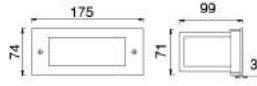

CS-PL3651B