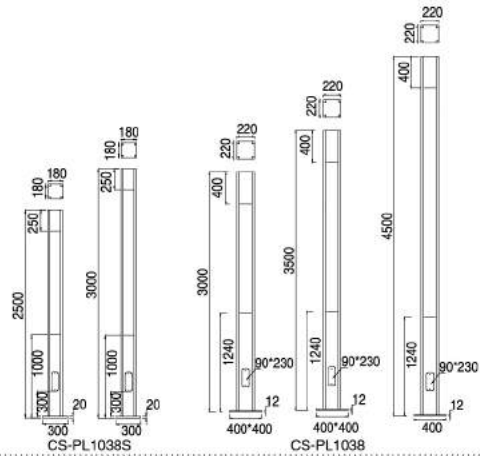

Description:
Extruded Aluminum pole

No: CS-PL 1038-26W LED
Lumileds LED 26W
Clear glass
Class I, IP65

No: CS-PL 1038-36W LED
Lumileds LED 36W
Clear glass
Class I, IP65

No: CS-PL 1038-G12 70W or 150W
G12, 70W HID or 150W HID
Clear glass
Class I, IP65

No: CS-PL 1038S-26W LED
Lumileds LED 26W
Clear glass
Class I, IP65

Description:
Sanding-cast Aluminum housing

No: CS-PL 1039XL-E27 or E40
E27 or E40
Clear stripes PC
Class I, IP54

No: CS-PL 1039L-E27
E27
Clear stripes PC
Class I, IP54

No: CS-PL 1039-E27
E27
Clear stripes PC
Class I, IP54

No: CS-PL 1039S-E27
E27
Clear stripes PC
Class I, IP54