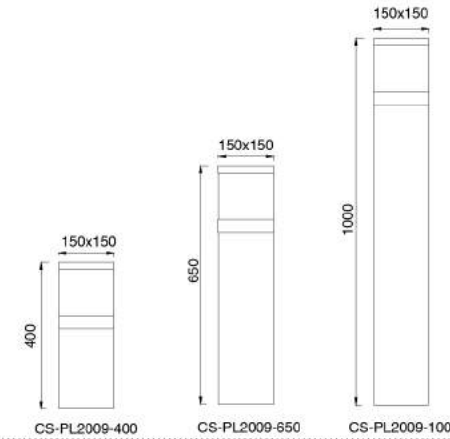

Description:
Die-cast Aluminum housing
Spinning Aluminum Top Cover
Extruded Aluminum pole

Description:
Die-cast Aluminum housing
Extruded Aluminum pole

No: CS-PL 2008-E27
E27, Max. 23W PLC
Clear PC
Class I, IP44

No: CS-PL 2009-E27
E27, Max. 23W PLC
Opal PC
Class I, IP44