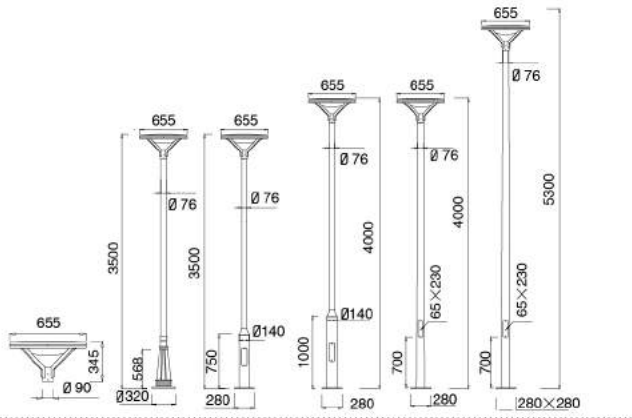

Description:
Sanding-cast Aluminum housing and ST

	H(m)	Eavg(x)	Emax(x)	D(m)
1	335.1	1213.0	2.86	
2	83.8	303.1	5.72	
3	37.2	134.7	8.58	
4	21.0	75.8	11.44	
5	13.4	48.5	14.30	

No: CS-PL 1049-50W LED
Everlite LED 50W 3384lm
Opal PC
110.08°
Class I, IP65

Description:
Die-cast Aluminum housing;
Spinning Aluminum Top Cover

No: CS-PL 1050-26W LED
Lumileds LED 26W
Clear PC
Class I, IP65

No: CS-PL 1050-36W LED
Lumileds LED 36W
Clear PC
Class I, IP65

No: CS-PL 1050-E27
E27 CFL Max. 65W
Clear PC
Class I, IP65