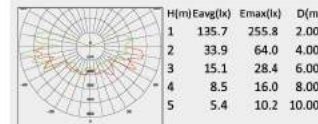

Description:
Die-cast Aluminum housing;

No: CS-PL 1006-E27 70W HID
E27 HID 70W 2489lm
Ribbed clear PC
90°
Class I, IP65