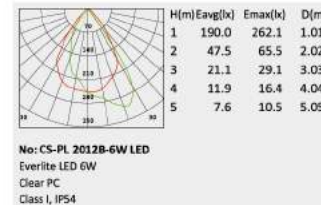

Description:
Die-cast Aluminum housing
Extruded Aluminum pole