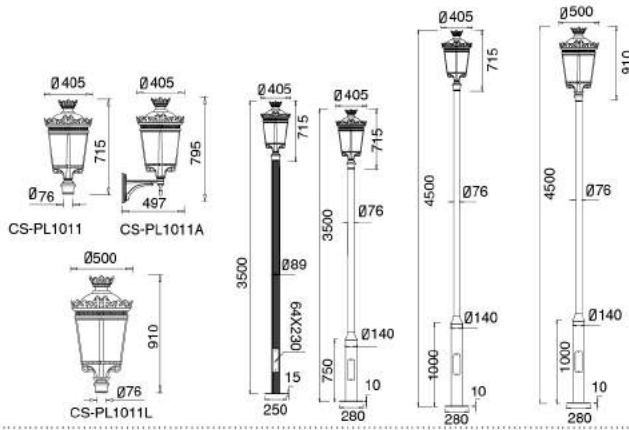

Description:
Die-cast Aluminum housing;
Spinning Aluminum Top Cover

H(m)	Eavg(lx)	Emax(lx)	D(m)
1	391.3	1222.0	1.84
2	97.8	305.4	3.69
3	43.5	135.7	5.54
4	24.5	76.4	7.39
5	15.7	48.9	9.24

No: CS-PL 1011-30W LED
Lumileds LED 30W 1855lm
Frost PC
85.52°
Class I, IP65

H(m)	Eavg(lx)	Emax(lx)	D(m)
1	485.5	1739.0	2.23
2	121.4	434.7	4.46
3	53.9	193.2	6.69
4	30.3	108.7	8.92
5	19.4	69.6	11.15

No: CS-PL 1011-45W LED
CREE LED 45W 2846lm
Frost PC
96.26°
Class I, IP65

H(m)	Eavg(lx)	Emax(lx)	D(m)
1	408.5	1422.0	2.98
2	102.1	355.4	5.96
3	45.4	158.0	8.95
4	25.5	88.9	11.93
5	16.3	56.9	14.91

No: CS-PL 1011-LED-60W
CREE LED 60W 3644lm
Frost PC
112.30°
Class I, IP65

Description:
Die-cast Aluminum housing;
Spinning Aluminum Top Cover

No: CS-PL 1012-26W LED
Lumileds LED 26W
Opal PC
Class I, IP65

No: CS-PL 1012-36W LED
Lumileds LED 36W
Opal PC
Class I, IP65

No: CS-PL 1012-E27
E27 CFL Max. 65W
Opal PC
Class I, IP65