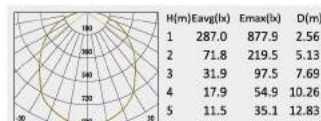

Description:
Die-cast Aluminum housing;

Description:
Die-cast Aluminum housing;