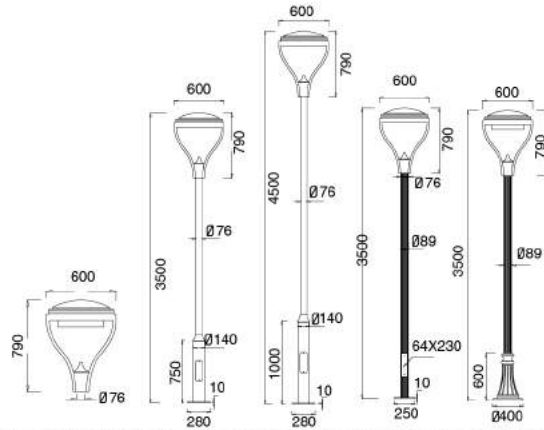

Description:
Die-cast Aluminum housing;
Spinning Aluminum Top Cover

No: CS-PL 1045L-30W LED
Lumileds LED 30W 2932lm
Clear Glass
109.07°
Class I, IP65

No: CS-PL 1045L-45W LED
CREE LED 45W 4086lm
Clear Glass
105.36°
Class I, IP65