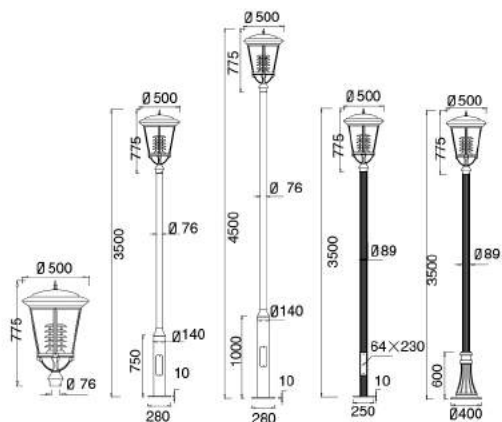

Description:
Die-cast Aluminum housing;
Spinning Aluminum Top Cover

No: CS-PL 1047-26W LED
26W 2785lm
Clear PC
116.97°
Class I, IP65

No: CS-PL 1047-36W LED
36W 3943lm
Clear PC
117.54°
Class I, IP65

No: CS-PL 1047-E27
E27 CFL Max. 65W
Clear PC
Class I, IP65

Description:
Die-cast Aluminum housing;
Spinning Aluminum Top Cover

No: CS-PL 1048-25W LED
Lumileds LED 25W 3122lm
Clear Glass
103.12°
Class I, IP65

No: CS-PL 1048-50W LED
CREE LED 50W 3829lm
Clear Glass
117.54°
Class I, IP65

No: CS-PL 1048-70W LED
CREE LED 70W
Clear Glass
117.36°
Class I, IP65