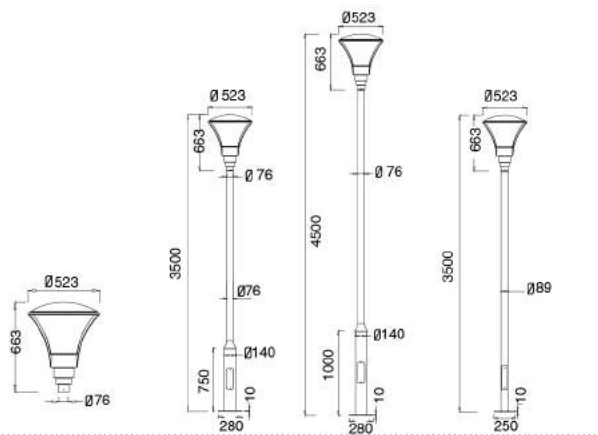

Description:
Die-cast Aluminum housing;
Extruded Aluminum pole

Description:
Die-cast Aluminum housing;
Spinning Aluminum Top Cover

1008

1008A

Description:
 Sanding-cast Aluminum housing
 Spinning Aluminum Top Cover