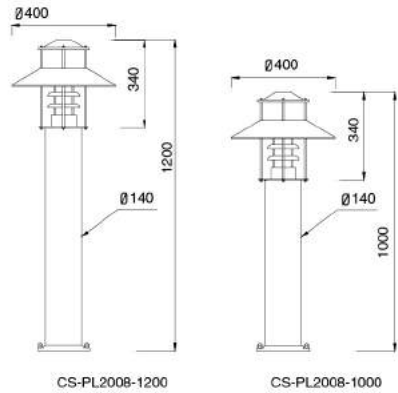

Description:
Die-cast Aluminum housing
Spinning Aluminum Top Cover
Extruded Aluminum pole

Description:
Die-cast Aluminum housing
Extruded Aluminum pole

No: CS-PL 2008-E27
E27, Max. 23W PLC
Clear PC
Class I, IP44

No: CS-PL 2009-E27
E27, Max. 23W PLC
Opal PC
Class I, IP44