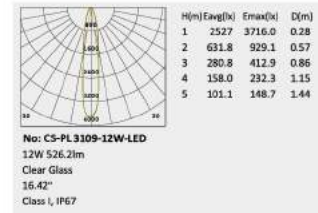

Description:
Die-casting Aluminium housing
Stainless steel Cover

Description:
Die-casting Aluminium housing
Stainless steel Cover