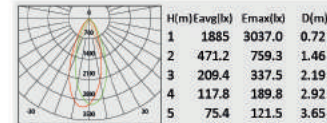

CS-PL6130

Description:

Die-casting Aluminium housing

No: CS-PL 6130-10W LED
CREE 10W 396.9lm
Frost Glass
39.09°
Class I, IP65

No: CS-PL 6130XL-30W LED
CREE LED 30W 1860lm
Clear Glass
15.81°
Class I, IP65

No: CS-PL 6130L-20W LED
CREE LED 20W 1835lm
Clear Glass
40.13°
Class I, IP65