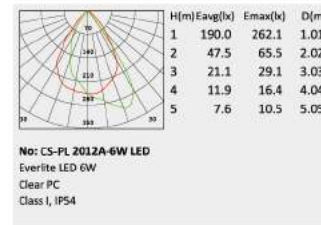

Description:
Die-cast Aluminum housing
Extruded Aluminum pole