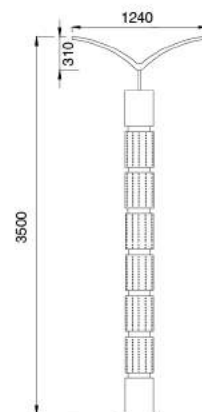

Description:
Die-cast and sanding Aluminum housing
White Polymer plate
in the middle 4*T5 14W LED

No: CS-PL 1004-G12
G12, 70W or 150W
Clear Tempered Glass
Class I, IP65

No: CS-PL 1004-30W LED
Lumileds LED 30W
Clear Tempered Glass
Class I, IP65