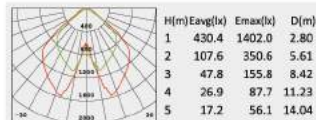

Description:
Die-cast Aluminum housing;
Spinning Aluminum Top Cover

No: CS-PL 1045L-30W LED
Lumileds LED 30W 2932lm
Clear Glass
109.07°
Class I, IP65