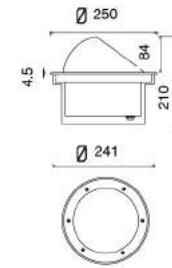

CS-PL3181 9x1W