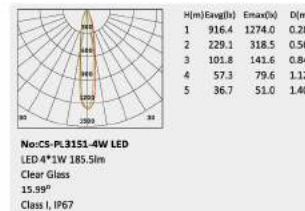

Description:
Die-casting Aluminium housing
Stainless steel Cover

Description:
Die-casting Aluminium housing
Stainless steel Cover