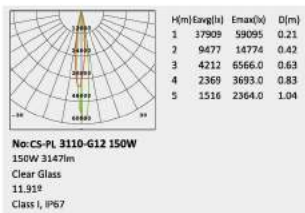

Description:
Die-casting Aluminium housing
Stainless steel Cover

Description:
Die-casting Aluminium housing
Stainless steel Cover