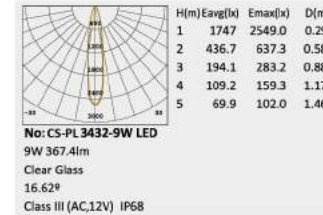

Description:
Stainless steel housing
Stainless steel Cover

Description:
Stainless steel housing
Stainless steel Cover