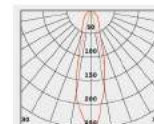

H(m)	Eavg(lx)	Emax(lx)	D(m)
1	168.8	250.0	0.47
2	42.2	62.5	0.95
3	18.8	27.8	1.43
4	10.6	15.6	1.91
5	6.8	10.0	2.38

No: CS-PL 3105B-GU10
GU10 35W 77.93lm
Clear Glass
26.87°
Class I, IP67