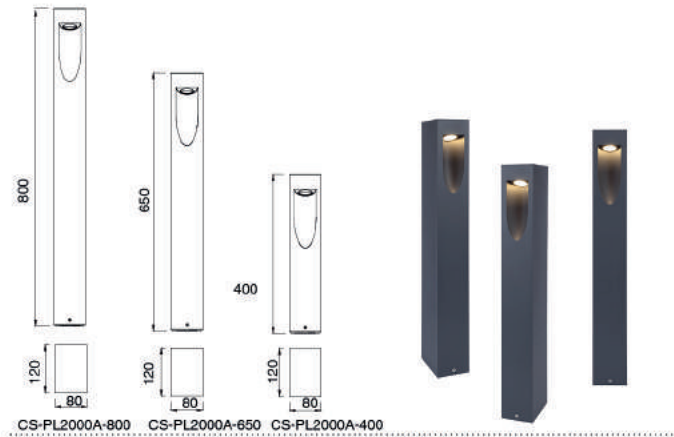

Description:
Die-cast Aluminum housing

NO:CS-PL 5003XL-26W LED
Lumileds LED 26W 1314lm
Frost PC
123.45°
Class I, IP54

NO:CS-PL 5003XL-36E LED
Lumileds LED 36W 1813lm
Frost PC
125.37°
Class I, IP54

No: CS-PL 5003XL-E27
E27 CFL Max. 45W
Frost PC
Class I, IP54

Bollard

CS-PL2000A-800 CS-PL2000A-650 CS-PL2000A-400

Description:

Die-cast Aluminum housing

Extruded Aluminum pole

No: CS-PL 2000A-6W LED
 Lumileds LED 6W 267.8lm
 Clear PC
 53.6°
 Class I IP54

No: CS-PL 2000A-2*6W LED
 Lumileds LED 2*6W 2*267.8lm
 Clear PC
 2*53.6°
 Class I IP54