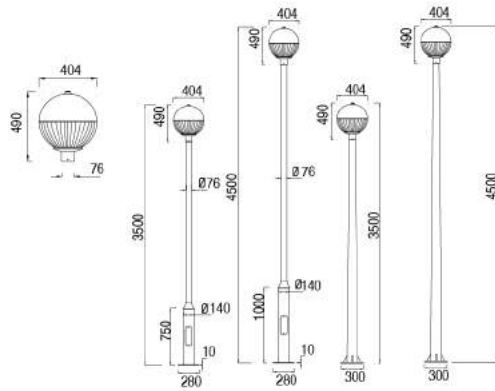

Description:
Die-cast Aluminum housing
Spinning Aluminum Top Cover

No:CS-PL 1055-26W LED
Lumileds LED 26W
Ribbed Clear PC
Class I, IP44

No:CS-PL 1055-36W LED
Lumileds LED 36W
Ribbed Clear PC
Class I, IP44

No:CS-PL 1055-E27
E27 CFL Max. 65W
Ribbed Clear PC
Class I, IP44

Description:
Die-cast Aluminum housing
Top Aluminium sheet reflector system

No:CS-PL 1056-G12 70W
G12, 70W HID
Clear Glass
Class I, IP65

No:CS-PL 1056-G12 150W
G12, 150W HID
Clear Glass
Class I, IP65