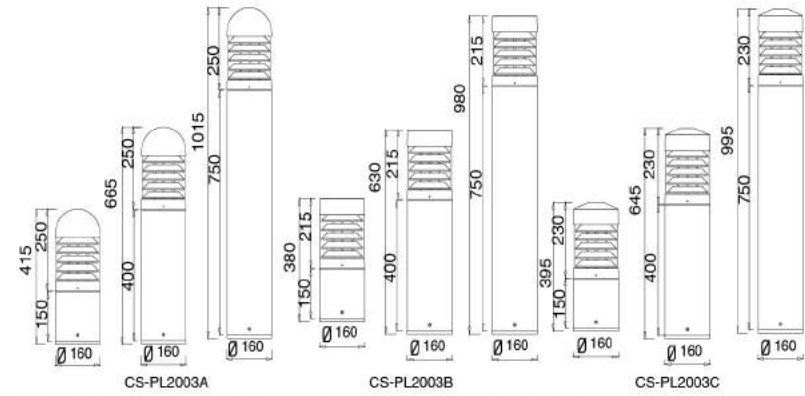

Description:
Die-cast Aluminum housing
Extruded Aluminum pole

No:CS-PL 2003A-E27 No:CS-PL 2003B-E27 No:CS-PL 2003C-E27
E27, Max. 23W PLC 541.7lm
Clear PC
90.00°
Class I, IP65