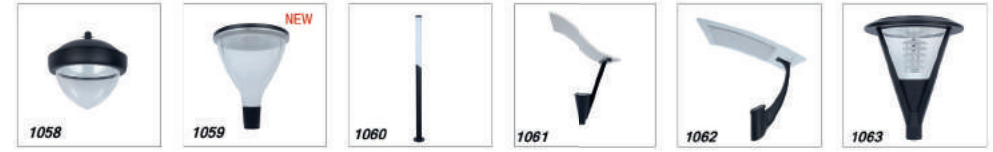

Post top

P027 P028 P029 P030 P030 P031

P032 P033 P034 P035 P036 P037

P038 P039 P040 P041 P042 P043

P044 P045 P046 P047 P048 P049

P050 P051 P052 P053 P054 P055

P056 P057 P058 P059 P060 P061

P062 P063 P064 P065 P066 P067

Modern Light

Classic

Spot&Flood Light

Street Light

Post Top

Description:
Die-cast Aluminum housing;

No:CS-PL1000A-30W LED
EverLite LED 30W 2308lm
Frost PC
104.19°
Class I, IP65

No:CS-PL 1000A-45W LED
Lumileds LED 45W 3325lm
Frost PC
104.19°
Class I, IP65