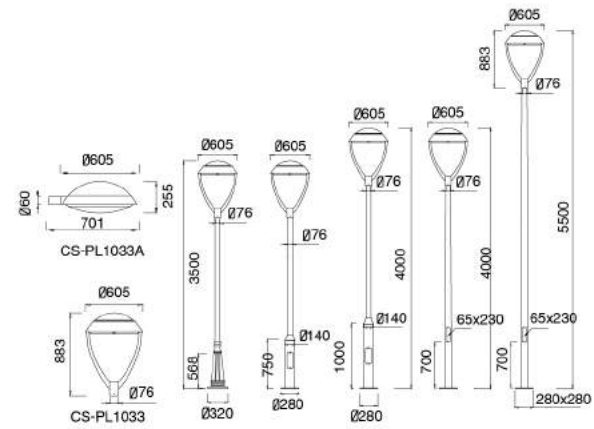

Description:
Die-cast Aluminum housing;
Spinning Aluminum Top Cover

No: CS-PL 1032-26W LED
Lumileds LED 26W
Clear PC
Class I, IP65

No: CS-PL 1032-36W LED
Lumileds LED 36W
Clear PC
Class I, IP65

No: CS-PL 1032-E27
E27 CFL Max. 45W
Clear PC
Class I, IP65

Description:
Die-cast Aluminum housing;

No: CS-PL 1033-30W LED
Lumileds LED 30W 2968lm
Clear Glass
89.81^o
Class I, IP65

No: CS-PL 1033-45W LED
CREE LED 45W 4261lm
Clear Glass
92.92^o
Class I, IP65

No: CS-PL 1033-60W LED
CREE LED 60W 5108lm
Clear Glass
100.36^o
Class I, IP65

No: CS-PL 1033-E27
E27 CFL Max. 65W or HID
Clear Glass
Class I, IP65