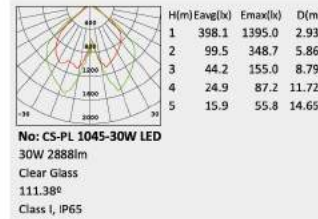

With PC

Without PC

No: CS-PL 1044-E27
 E27 CFL Max. 65W
 Opal PC
 Class I, IP65

Description:
 Die-cast Aluminum housing;
 Spinning Aluminum Top Cover

No: CS-PL 1045-E27
 E27 CFL Max. 65W
 Clear Glass
 Class I, IP65

Description:
Die-cast Aluminum housing;
Spinning Aluminum Top Cover

No: CS-PL 1045L-30W LED
Lumileds LED 30W 2932lm
Clear Glass
109.07°
Class I, IP65

No: CS-PL 1045L-45W LED
CREE LED 45W 4086lm
Clear Glass
105.36°
Class I, IP65