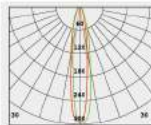

H(m)	Eavg(lx)	Emax(lx)	D(m)
1	200.4	297.0	0.29
2	50.1	74.2	0.58
3	22.3	33.0	0.87
4	12.5	18.6	1.15
5	8.0	11.9	1.44

No: CS-PL 3102-1W LED
LED 1*1W 45.24lm
Clear Glass
36.45°
Class I, IP67