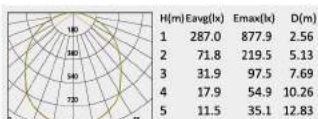

Description:
Die-cast Aluminum housing;

No:CS-PL 1000D-30W LED
Everlite LED 30W 2308lm
Frost PC
104.19°
Class I, IP65