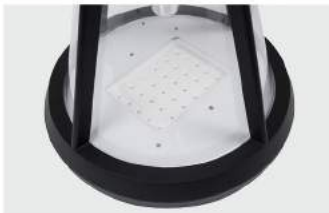

Description:
Die-cast Aluminum housing;
Spinning Aluminum Top Cover

H(m)	Eavg(lx)	Emax(lx)	D(m)
1	511.5	840.6	2.00
2	127.9	210.1	4.00
3	56.8	93.4	6.00
4	32.0	52.5	8.00
5	20.5	33.6	10.00

No: CS-PL 1014-30W LED
30W 2544lm
Clear PC
90°
Class I, IP65

H(m)	Eavg(lx)	Emax(lx)	D(m)
1	709.2	1235.0	2.00
2	177.3	308.8	4.00
3	78.8	137.2	6.00
4	44.3	77.2	8.00
5	28.4	49.4	10.00

No: CS-PL 1014-45W LED
45W 3598lm
Clear PC
90°
Class I, IP65

H(m)	Eavg(lx)	Emax(lx)	D(m)
1	814.6	1363.0	2.00
2	203.6	340.8	4.00
3	90.5	151.5	6.00
4	50.9	85.2	8.00
5	32.6	54.5	10.00

No: CS-PL 1014-60W LED
60W 4205lm
Clear PC
90°
Class I, IP65

No: CS-PL 1014-E27
E27 CFL Max. 65W
Clear PC
90°
Class I, IP65

Description:
Die-cast Aluminum housing;
Spinning Aluminum Top Cover

No: CS-PL 1014A-26W LED
Lumileds LED 26W
Clear PC
Class I, IP65

No: CS-PL 1014A-36W LED
Lumileds LED 36W
Clear PC
Class I, IP65

No: CS-PL 1014A-E27
E27 CFL Max. 65W
Clear PC
Class I, IP65