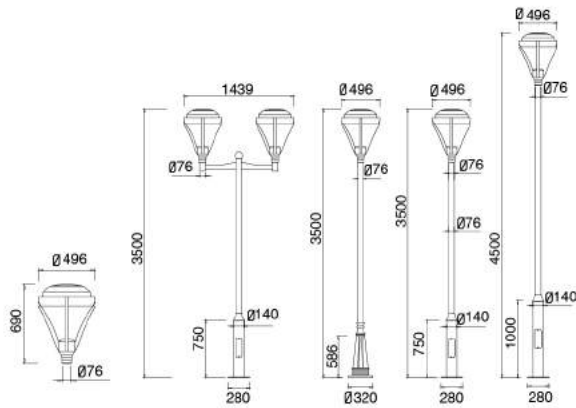

No: CS-PL 1043-26W LED
Lumileds LED 26W
Clear PC
Class I, IP65

No: CS-PL 1043-36W LED
Lumileds LED 36W
Clear PC
Class I, IP65

No: CS-PL 1043-E27
E27 CFL Max. 65W
Clear PC
Class I, IP65

1043-E27

1043-LED

Description:
 Die-cast Aluminum housing;
 Spinning Aluminum Top Cover