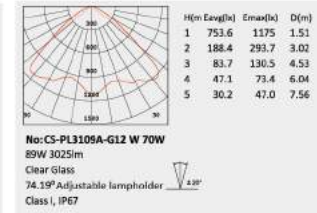

Description:
Die-casting Aluminium housing
Stainless steel Cover

Description:
Die-casting Aluminium housing
Stainless steel Cover