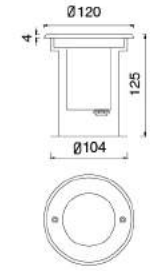

CS-PL3106

Description:
Stainless steel housing
Stainless steel Cover