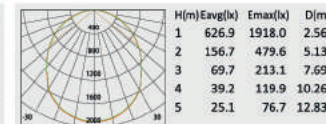

No:CS-PL1000A-60W LED
Lumileds LED 60W 4450lm
Frost PC
104.19°
Class I, IP65

No:CS-PL 1000A-80W LED
CREE LED 80W 5044lm
Frost PC
104.19°
Class I, IP65

Description:
Die-cast Aluminum housing;

No:CS-PL 1000B-30W LED
Everlite LED 30W 2308lm
Frost PC
104.19°
Class I, IP65