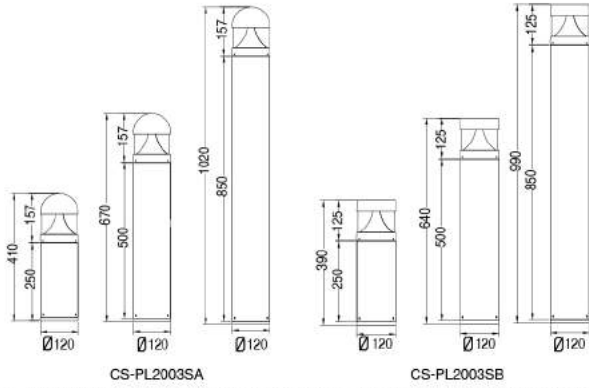

Description:
Die-cast Aluminum housing
Extruded Aluminum pole