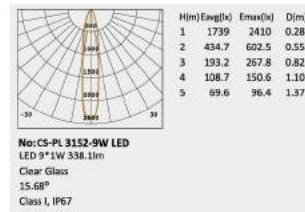

Description:
Die-casting Aluminium housing
Stainless steel Cover

Description:
Die-casting Aluminium housing
Stainless steel Cover