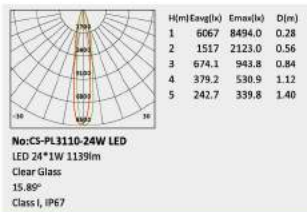

Description:
Die-casting Aluminium housing
Stainless steel Cover

Description:
Die-casting Aluminium housing
Stainless steel Cover