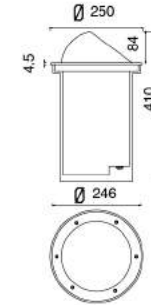

CS-PL3181 G12

Description:
Die-casting Aluminium housing
Stainless steel Cover