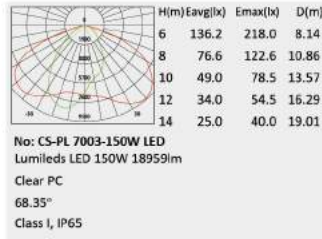

Description:
Die-casting Aluminium housing