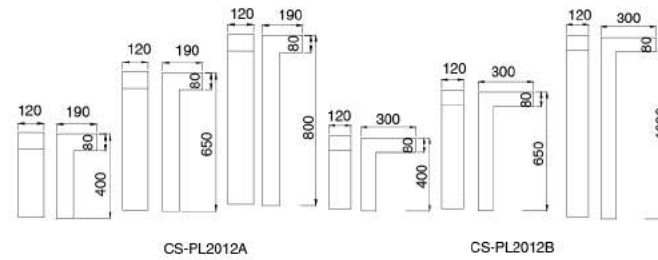

Description:
Die-cast Aluminum housing
Extruded Aluminum pole

Description:
Die-cast Aluminum housing
Extruded Aluminum pole