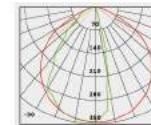

Description:
Die-cast Aluminum housing

H(m)	Eavg(lx)	Emax(lx)	D(m)
1	190.0	262.1	1.01
2	47.5	65.5	2.02
3	21.1	29.1	3.03
4	11.9	16.4	4.04
5	7.6	10.5	5.05

No:CS-PL 4004-GW LED
Lumileds LED 6W 267.8lm
Clear PC
53.6°
Class I, IP54