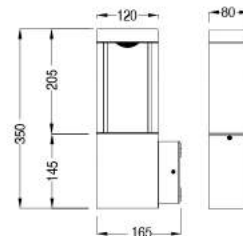

CS-PL4007

Description:
Die-cast Aluminum housing

No:CS-PL 4005-E27
E27, Max. 23W PLC
Opal PC
Class I, IP65

No:CS-PL 4006-10W LED
LED 10W
Clear PC
Class I, IP65

Description:
Die-cast Aluminum housing

No:CS-PL 4007-10W LED
LED 10W
Clear Glass
Class I, IP65

No:CS-PL 4008-10W LED
LED 10W
Clear Glass
Class I, IP65