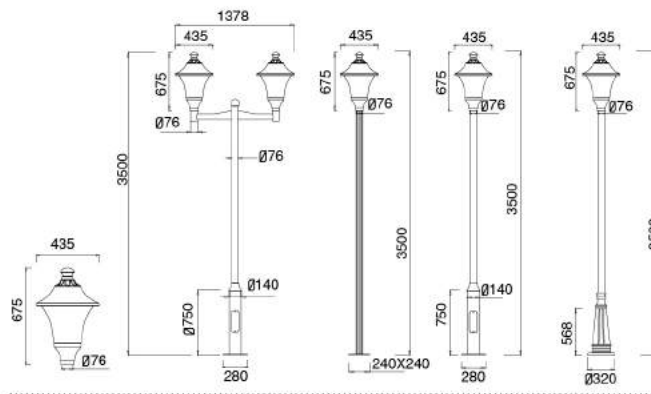

Description:
Sanding-cast Aluminum housing
Spinning Aluminum Top Cover

No: CS-PL 1009-26W LED
Lumileds LED 26W
Clear PC
Class I, IP65

No: CS-PL 1009-36W LED
Lumileds LED 36W
Clear PC
Class I, IP65

No: CS-PL 1009-E27
E27 CFL Max. 65W
Clear PC
Class I, IP65