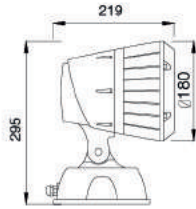

CS-PL6130XL