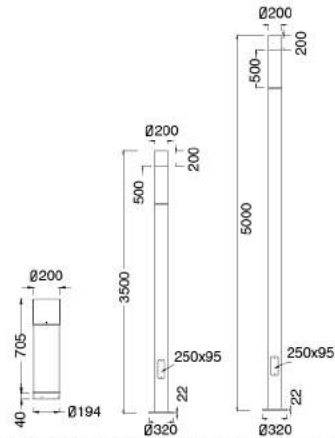

Description:
Sanding-cast Aluminum housing

No: CS-PL 1042-G12 70W
G12 70W HID
Tempered Glass
Class I, IP65

No: CS-PL 1042-G12 150W
G12 150W HID
Tempered Glass
Class I, IP65

No: CS-PL 1042-LED 40W
Lumileds LED 40W
Tempered Glass
Class I, IP65

Description:
Die-cast Aluminum housing;
Spinning Aluminum Top Cover

No: CS-PL 1043-26W LED
Lumileds LED 26W
Clear PC
Class I, IP65

No: CS-PL 1043-36W LED
Lumileds LED 36W
Clear PC
Class I, IP65

No: CS-PL 1043-E27
E27 CFL Max. 65W
Clear PC
Class I, IP65