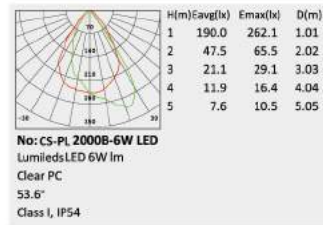

Description:
Die-cast Aluminum housing
Extruded Aluminum pole

Description:
Die-cast Aluminum housing
Extruded Aluminum pole