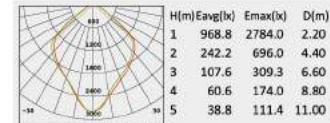

No: CS-PL 1035-45W LED
CREE LED 45W 4649lm
Clear Glass
95.44°
Class I, IP65