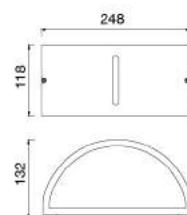

CS-PL4071

Description:
Die-cast Aluminum housing

No: CS-PL 4061-E27 No: CS-PL 4062-E27
2*E27, Max. 2*60W or 23W PLC
Opal PC
Class I, IP54

No: CS-PL 4061-12W LED No: CS-PL 4062-12W LED
Everlite LED 12W
Opal PC
Class I, IP54

Description:
Die-cast Aluminum housing

No: CS-PL 4071-E27 No: CS-PL 4072-E27 No: CS-PL 4073-E27
E27, Max. 60W or 23W PLC
Opal PC
Class I, IP44

No: CS-PL 4071-2*G23 No: CS-PL 4072-2*G23 No: CS-PL 4073-2*G23
2*G23, 2*9W CFL
Opal PC
Class I, IP44