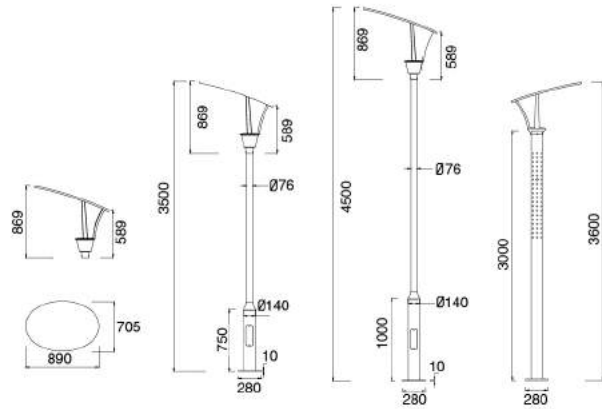

Description:
Die-cast and sanding Aluminum housing
White Polymer plate
in the middle 2*T5 14W LED

No: CS-PL 1005-G12
G12, 70W or 150W
Clear Tempered Glass
Class I, IP65

No: CS-PL 1005-30W LED
Lumileds LED 30W
Clear Tempered Glass
Class I, IP65

Description:
Die-cast Aluminum housing;

No: CS-PL 1006-E27 70W HID
E27 HID 70W 2489lm
Ribbed clear PC
90°
Class I, IP65

No: CS-PL 1006-E27 150W LED
E27 HID 150W 6161lm
Ribbed clear PC
106.05°
Class I, IP65

No: CS-PL 1006-40W LED
Lumileds 40W LED 2925lm
Ribbed frost PC
152.72°
Class I, IP65

No: CS-PL 1006-60W LED
Lumileds 60W LED 4291lm
Ribbed frost PC
106.05°
Class I, IP65