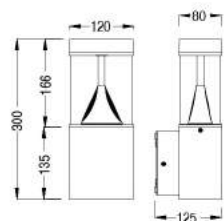

CS-PL4006

Description:
Die-cast Aluminum housing

No:CS-PL 4005-E27
E27, Max. 23W PLC
Opal PC
Class I, IP65

No:CS-PL 4006-10W LED
LED 10W
Clear PC
Class I, IP65

Description:
Die-cast Aluminum housing

No:CS-PL 4007-10W LED
LED 10W
Clear Glass
Class I, IP65

No:CS-PL 4008-10W LED
LED 10W
Clear Glass
Class I, IP65