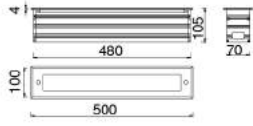

CS-PL3162

Description:
Die-casting Aluminium housing
Stainless steel Cover

H(m)	Eavg(k)	Emax(k)	D(m)
1	586.0	868.5	0.47
2	146.5	217.0	0.93
3	65.1	96.5	1.40
4	36.6	54.3	1.87
5	23.4	34.7	2.34

No: CS-PL3161-5W LED
LED 5*1W 222.1lm
Clear Glass
26.39°
Class I, IP67

No: CS-PL3162-10W LED
LED 10*1W 717.6lm
Clear Glass
17.23°
Class I, IP67

H(m)	Eavg(k)	Emax(k)	D(m)
1	931.0	1424.0	0.55
2	232.7	356.0	1.10
3	103.4	158.2	1.66
4	58.2	89.0	2.21
5	37.2	57.0	2.76

No: CS-PL3163-18W LED
LED 18*1W 629.4lm
Clear Glass
30.86°
Class I, IP67

Description:
Die-casting housing
Stainless steel Cover

H(m)	Eavg(k)	Emax(k)	D(m)
1	234.6	859.1	0.57
2	58.7	214.8	1.13
3	26.1	95.5	1.70
4	14.7	53.7	2.28
5	9.4	34.4	2.84

No: CS-PL3181-9W LED
9W 468.8lm
Clear Glass
31.77°
Class I, IP67

H(m)	Eavg(k)	Emax(k)	D(m)
1	884.0	1132.0	0.25
2	221.0	283.0	0.51
3	98.2	125.8	0.76
4	55.3	70.8	1.02
5	35.4	45.3	1.27

No: CS-PL3181-G12 150W
G12 150W HID 3457lm
Clear Glass
14.51°
Class I, IP67

H(m)	Eavg(k)	Emax(k)	D(m)
1	408.3	529.3	0.18
2	102.1	132.3	0.36
3	45.4	58.8	0.54
4	25.5	33.1	0.71
5	16.3	21.2	0.89

No: CS-PL3181-G12 70W
G12 70W HID 1585lm
Clear Glass
10.19°
Class I, IP67