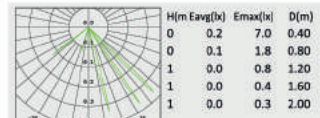

No: CS-PL 3100A-3*0.2W LED
Everlite LED 3*0.2W 0.0061lm
Clear Glass
2.38°
Class III (DC 12V), IP67

No: CS-PL 3100B-3*0.2W LED
Everlite LED 3*0.2W 0.035lm
Clear Glass
90.00°
Class III (DC 12V), IP67