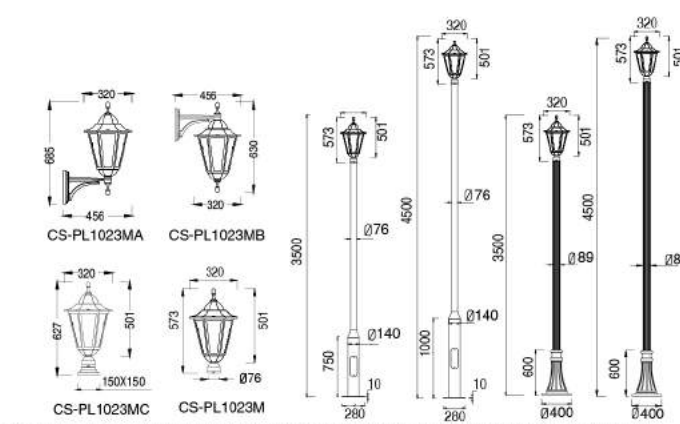

No: CS-PL 1023-30W LED
30W 2375lm
Clear Glass
178.18°
Class I, IP65

No: CS-PL 1023-45W LED
45W 3255lm
Clear Glass
175.79°
Class I, IP65

No: CS-PL 1023-60W LED
60W 3978lm
Clear Glass
175.66°
Class I, IP65

No: CS-PL 1023-E27
E27 CFL Max. 65W
Frost Glass
Class I, IP65