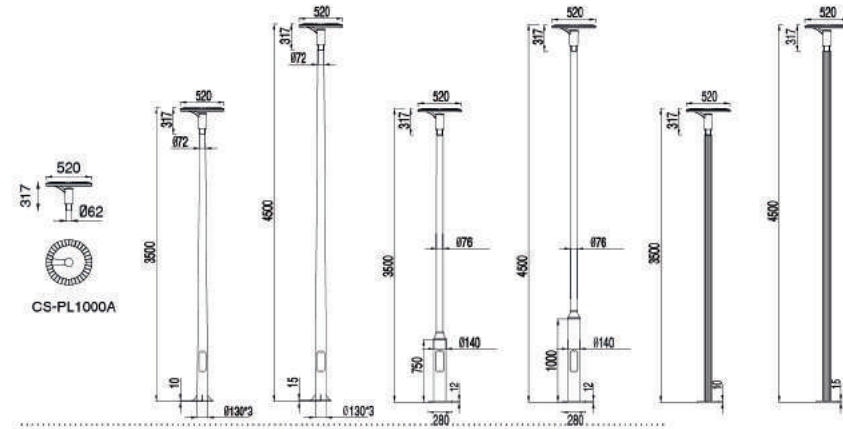

Modern Light

Classic

Spot&Flood Light

Street Light

Post Top

Description:
Die-cast Aluminum housing;

No:CS-PL1000A-30W LED
EverLite LED 30W 2308lm
Frost PC
104.19°
Class I, IP65

No:CS-PL 1000A-45W LED
Lumileds LED 45W 3325lm
Frost PC
104.19°
Class I, IP65