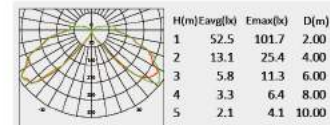

Description:
Die-cast Aluminum housing;
Extruded Aluminum pole