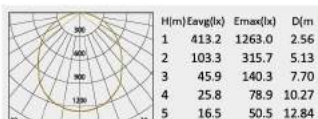

No:CS-PL 1000D-45W LED
Lumileds LED 45W 3525lm
Frost PC
104.19°
Class I, IP65