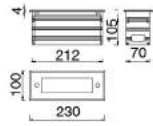

CS-PL3161

Description:
Die-casting Aluminium housing
Stainless steel Cover

H(m)	Eavg(k)	Emax(k)	D(m)
1	586.0	868.5	0.47
2	146.5	217.0	0.93
3	65.1	96.5	1.40
4	36.6	54.3	1.87
5	23.4	34.7	2.34

No: CS-PL3161-5W LED
LED 5*1W 222.1lm
Clear Glass
26.39°
Class I, IP67

No: CS-PL3162-10W LED
LED 10*1W 717.6lm
Clear Glass
17.23°
Class I, IP67

H(m)	Eavg(k)	Emax(k)	D(m)
1	931.0	1424.0	0.55
2	232.7	356.0	1.10
3	103.4	158.2	1.66
4	58.2	89.0	2.21
5	37.2	57.0	2.76

No: CS-PL3163-18W LED
LED 18*1W 629.4lm
Clear Glass
30.86°
Class I, IP67

Description:
Die-casting housing
Stainless steel Cover

H(m)	Eavg(k)	Emax(k)	D(m)
1	234.6	859.1	0.57
2	58.7	214.8	1.13
3	26.1	95.5	1.70
4	14.7	53.7	2.28
5	9.4	34.4	2.84

No: CS-PL3181-9W LED
9W 468.8lm
Clear Glass
31.77°
Class I, IP67

H(m)	Eavg(k)	Emax(k)	D(m)
1	884.0	1132.0	0.25
2	221.0	283.0	0.51
3	98.2	125.8	0.76
4	55.3	70.8	1.02
5	35.4	45.3	1.27

No: CS-PL3181-G12 150W
G12 150W HID 3457lm
Clear Glass
14.51°
Class I, IP67

H(m)	Eavg(k)	Emax(k)	D(m)
1	408.3	529.3	0.18
2	102.1	132.3	0.36
3	45.4	58.8	0.54
4	25.5	33.1	0.71
5	16.3	21.2	0.89

No: CS-PL3181-G12 70W
G12 70W HID 1585lm
Clear Glass
10.19°
Class I, IP67