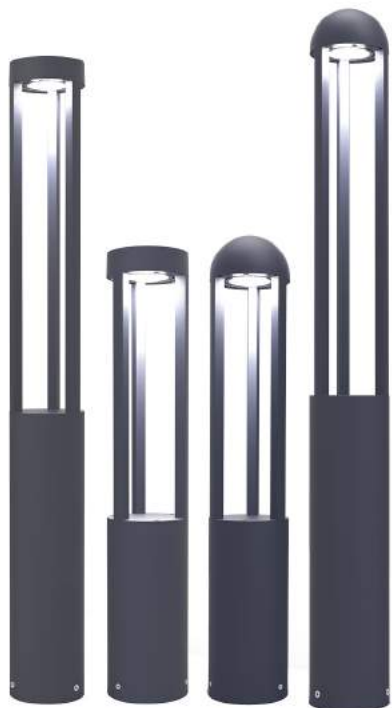

Description:
Die-cast Aluminum housing
Extruded Aluminum pole

No:CS-PL 2014A-10W LED No:CS-PL 2014B-10W LED
LED 10W
Clear Glass
Class I, IP65

No:CS-PL 2014SA-10W LED No:CS-PL 2014SB-10W LED
LED 10W
Clear Glass
Class I, IP65

Description:
Die-cast Aluminum housing
Extruded Aluminum pole

No:CS-PL 2015SA-E27 No:CS-PL 2015SB-E27
E27, Max. 23W PLC
Opal PC
Class I, IP65

No:CS-PL 2015SA-10W LED No:CS-PL 2015SB-10W LED
LED 10W
Clear Glass
Class I, IP65