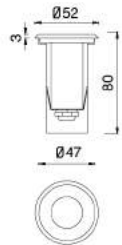

CS-PL3102

Description:
Stainless steel housing
Stainless steel Cover

H(m)	Eavg(lx)	Emax(lx)	D(m)
1	121.3	173.6	0.42
2	30.3	43.4	0.84
3	13.5	19.3	1.26
4	7.6	10.9	1.68
5	4.9	6.9	2.10

No: CS-PL 3101-1W LED
LED 1*1W 50.95lm
Clear Glass
23.72°
Class I, IP67

H(m)	Eavg(lx)	Emax(lx)	D(m)
1	121.7	183.4	0.40
2	30.4	45.8	0.81
3	13.5	20.4	1.20
4	7.6	11.5	1.61
5	4.9	7.3	2.01

No: CS-PL 3103-1W LED
LED 1*1W 59.07lm
Clear Glass
22.77°
Class I, IP67

H(m)	Eavg(lx)	Emax(lx)	D(m)
1	200.4	297.0	0.29
2	50.1	74.2	0.58
3	22.3	33.0	0.87
4	12.5	18.6	1.15
5	8.0	11.9	1.44

No: CS-PL 3102-1W LED
LED 1*1W 45.24lm
Clear Glass
36.45°
Class I, IP67

H(m)	Eavg(lx)	Emax(lx)	D(m)
1	328.6	483.0	0.44
2	82.2	120.7	0.89
3	36.5	53.7	1.33
4	20.5	30.1	1.78
5	13.2	19.3	2.23

No: CS-PL 3104-3W LED
LED 3*1W 142.3lm
Clear Glass
25.15°
Class I, IP67

Description:
Die-casting Aluminium housing
Stainless steel Cover

H(m)	Eavg(lx)	Emax(lx)	D(m)
1	418.5	620.3	0.46
2	104.6	155.1	0.92
3	46.5	68.9	1.38
4	26.2	38.8	1.85
5	16.7	24.8	2.31

No: CS-PL 3105-3W LED
LED 3*1W 143.1lm
Clear Glass
26.07°
Class I, IP67

H(m)	Eavg(lx)	Emax(lx)	D(m)
1	168.8	250.0	0.47
2	42.2	62.5	0.95
3	18.8	27.8	1.43
4	10.6	15.6	1.91
5	6.8	10.0	2.38

No: CS-PL 3105B-GU10
GU10 35W 77.93lm
Clear Glass
26.87°
Class I, IP67

H(m)	Eavg(lx)	Emax(lx)	D(m)
1	620.6	965.3	0.62
2	155.2	241.3	1.24
3	69.0	107.3	1.86
4	38.8	60.3	2.48
5	24.8	38.6	3.11

No: CS-PL 3105A-7W LED
COB LED 1*7W 392.8lm
Clear Glass
34.56°
Class I, IP67

H(m)	Eavg(lx)	Emax(lx)	D(m)
1	960.9	1370.0	0.54
2	240.2	342.5	1.08
3	106.8	152.2	1.62
4	60.1	85.6	2.16
5	38.4	54.8	2.70

No: CS-PL 3106-GU5.3
GU5.3 35W 453.8lm
Clear Glass
30.25°
Class I, IP67