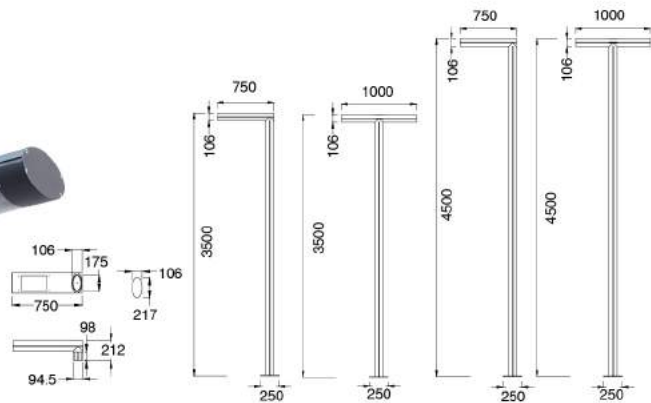

No:CS-PL 1002A2-30W LED /No:CS-PL 1002B2-30W LED
Lumileds 30W 2344lm
Clear PC
90°
Class I, IP65

Description:
Die-cast Aluminum housing;
Extruded Aluminum pole

	H(m)	Eavg(lx)	Emax(lx)	D(m)
1	522.6	1209.0	2.08	
2	194.2	449.4	3.42	
3	86.3	199.7	5.13	
4	48.6	112.4	6.84	
5	31.1	71.9	8.56	