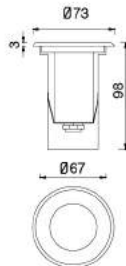

CS-PL3104

Description:
Stainless steel housing
Stainless steel Cover

H(m)	Eavg(lx)	Emax(lx)	D(m)
1	121.3	173.6	0.42
2	30.3	43.4	0.84
3	13.5	19.3	1.26
4	7.6	10.9	1.68
5	4.9	6.9	2.10

No: CS-PL 3101-1W LED
LED 1*1W 50.95lm
Clear Glass
23.72°
Class I, IP67

H(m)	Eavg(lx)	Emax(lx)	D(m)
1	121.7	183.4	0.40
2	30.4	45.8	0.81
3	13.5	20.4	1.20
4	7.6	11.5	1.61
5	4.9	7.3	2.01

No: CS-PL 3103-1W LED
LED 1*1W 59.07lm
Clear Glass
22.77°
Class I, IP67

H(m)	Eavg(lx)	Emax(lx)	D(m)
1	200.4	297.0	0.29
2	50.1	74.2	0.58
3	22.3	33.0	0.87
4	12.5	18.6	1.15
5	8.0	11.9	1.44

No: CS-PL 3102-1W LED
LED 1*1W 45.24lm
Clear Glass
36.45°
Class I, IP67

H(m)	Eavg(lx)	Emax(lx)	D(m)
1	328.6	483.0	0.44
2	82.2	120.7	0.89
3	36.5	53.7	1.33
4	20.5	30.1	1.78
5	13.2	19.3	2.23

No: CS-PL 3104-3W LED
LED 3*1W 142.3lm
Clear Glass
25.15°
Class I, IP67

Description:
Die-casting Aluminium housing
Stainless steel Cover

H(m)	Eavg(lx)	Emax(lx)	D(m)
1	418.5	620.3	0.46
2	104.6	155.1	0.92
3	46.5	68.9	1.38
4	26.2	38.8	1.85
5	16.7	24.8	2.31

No: CS-PL 3105-3W LED
LED 3*1W 143.1lm
Clear Glass
26.07°
Class I, IP67

H(m)	Eavg(lx)	Emax(lx)	D(m)
1	168.8	250.0	0.47
2	42.2	62.5	0.95
3	18.8	27.8	1.43
4	10.6	15.6	1.91
5	6.8	10.0	2.38

No: CS-PL 3105B-GU10
GU10 35W 77.93lm
Clear Glass
26.87°
Class I, IP67

H(m)	Eavg(lx)	Emax(lx)	D(m)
1	620.6	965.3	0.62
2	155.2	241.3	1.24
3	69.0	107.3	1.86
4	38.8	60.3	2.48
5	24.8	38.6	3.11

No: CS-PL 3105A-7W LED
COB LED 1*7W 392.8lm
Clear Glass
34.56°
Class I, IP67

H(m)	Eavg(lx)	Emax(lx)	D(m)
1	960.9	1370.0	0.54
2	240.2	342.5	1.08
3	106.8	152.2	1.62
4	60.1	85.6	2.16
5	38.4	54.8	2.70

No: CS-PL 3106-GU5.3
GU5.3 35W 453.8lm
Clear Glass
30.25°
Class I, IP67