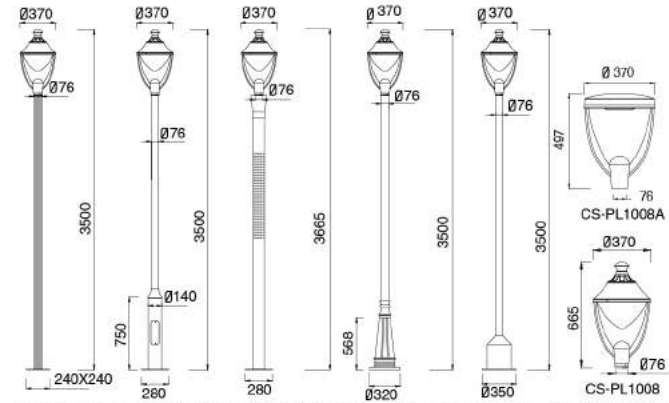

No: CS-PL 1006-E27 150W LED
 E27 HID 150W 6161lm
 Ribbed clear PC
 106.05°
 Class I, IP65

No: CS-PL 1006-40W LED
 Lumileds 40W LED 2925lm
 Ribbed frost PC
 152.72°
 Class I, IP65

No: CS-PL 1006-60W LED
 Lumileds 60W LED 4291lm
 Ribbed frost PC
 106.05°
 Class I, IP65

Description:
Die-cast Aluminum housing;
Extruded Aluminum pole

Description:
Die-cast Aluminum housing;
Spinning Aluminum Top Cover

1008

1008A

Description:
 Sanding-cast Aluminum housing
 Spinning Aluminum Top Cover