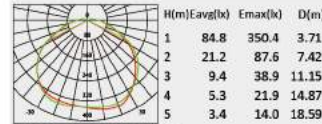

Description:
Die-cast Aluminum housing

NO:CS-PL 5003XL-26W LED
Lumileds LED 26W 1314lm
Frost PC
123.45°
Class I, IP54