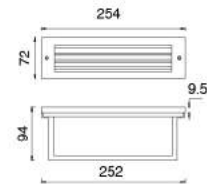

CS-PL3653C

Description:
Die-cast Aluminum housing