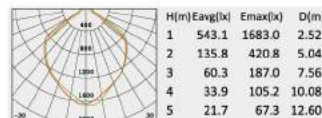

Description:
Die-cast Aluminum housing;
Spinning Aluminum Top Cover