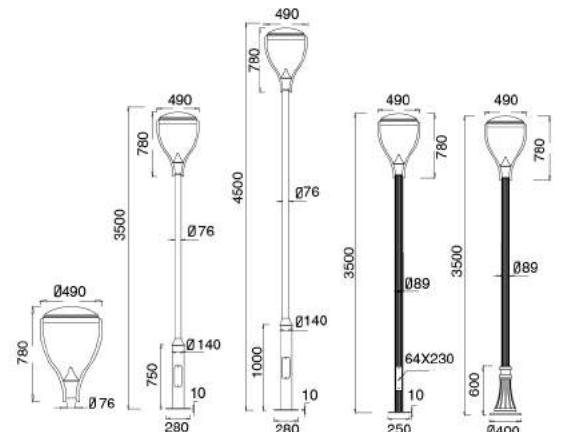

No: CS-PL 1044-E27
E27 CFL Max. 65W
Opal PC
Class I, IP65