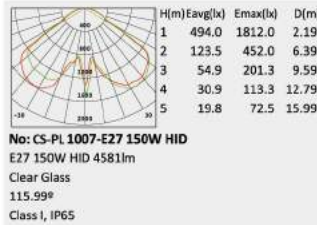

Description:
Die-cast Aluminum housing;
Extruded Aluminum pole