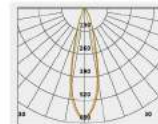

Description:
Die-casting Aluminium housing
Stainless steel Cover

H(m)	Eavg(lx)	Emax(lx)	D(m)
1	418.5	620.3	0.46
2	104.6	155.1	0.92
3	46.5	68.9	1.38
4	26.2	38.8	1.85
5	16.7	24.8	2.31

No: CS-PL 3105-3W LED
LED 3*1W 143.1lm
Clear Glass
26.07°
Class I, IP67