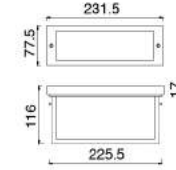

CS-PL3652B