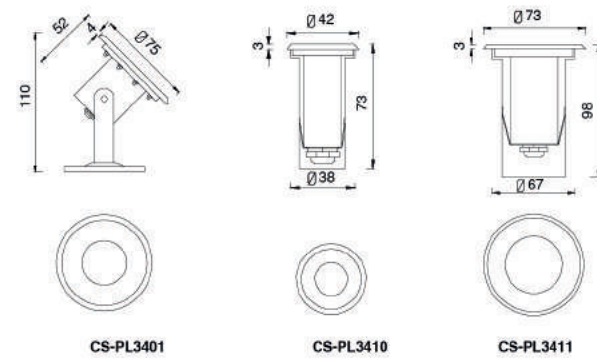

Underwater Light

Description:
Stainless steel housing
Stainless steel Cover

No: CS-PL 3401-1W LED
LED 1*1W 49.63lm
Clear Glass
16.71°
Class III (AC 12V), IP68

No: CS-PL 3411-1W LED
LED 1*1W 45.24lm
Clear Glass
6.45°
Class III (AC 12V), IP68