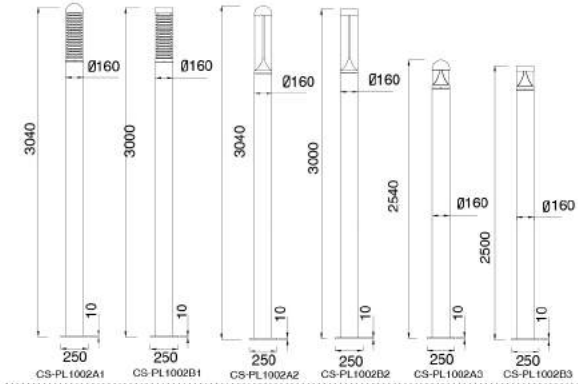

Description:
Die-cast Aluminum housing;
Extruded Aluminum pole

No:CS-PL 1002A1-30W LED /No:CS-PL 1002B1-30W LED
Lumileds 30W 1360lm
Clear PC
90°
Class I, IP65

No:CS-PL 1002A2-30W LED /No:CS-PL 1002B2-30W LED
Lumileds 30W 2344lm
Clear PC
90°
Class I, IP65