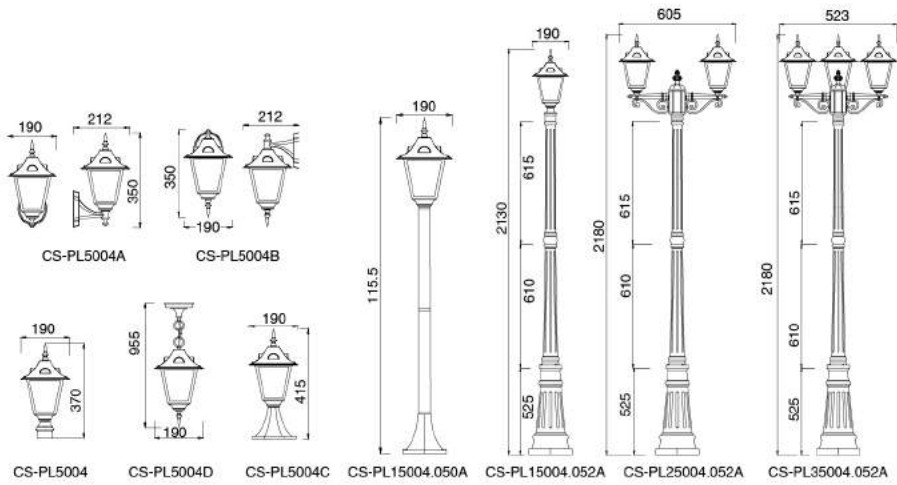

No: CS-PL 5003-10W LED
Everlite LED 10W 692.1lm
Opal PC
90°

No: CS-PL 5003-E27
E27 Max.60W or 23W PLC
Opal PC
Class I, IP54

Description:
Die-casting housing

No: CS-PL 5004-E27
E27, Max. 100W or PLC 23W
Water Glass
Class I, IP44