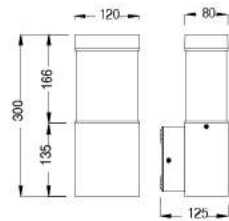

4003E

4003E-W

Description:
Die-cast Aluminum housing

H(m)	Eavg(lx)	Emax(lx)	D(m)
1	190.0	262.1	1.01
2	47.5	65.5	2.02
3	21.1	29.1	3.03
4	11.9	16.4	4.04
5	7.6	10.5	5.05

No:CS-PL 4004-GW LED
Lumileds LED 6W 267.8lm
Clear PC
53.6°
Class I, IP54