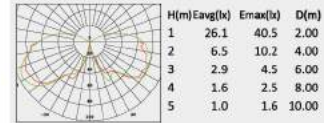

Description:
Die-cast Aluminum housing
Extruded Aluminum pole

No:CS-PL 2003A-E27 No:CS-PL 2003B-E27 No:CS-PL 2003C-E27
E27, Max. 23W PLC 541.7lm
Clear PC
90.00°
Class I, IP65