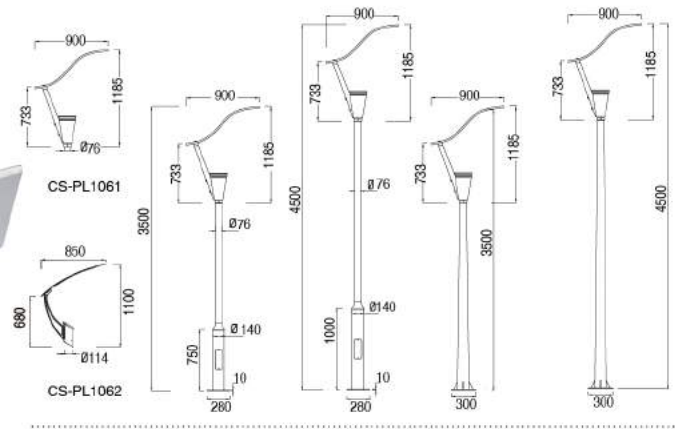

Description:
Die-cast Aluminum housing
White Polymer plate

No:CS-PL 1061-G12
G12, 70W or 150W
Clear Tempered Glass
Class I, IP65

No:CS-PL 1062-G12
G12, 70W or 150W
Clear Tempered Glass
Class I, IP65

Description:
Die-cast Aluminum housing
Spinning Aluminum Top Cover

No:CS-PL 1063-26W LED
Lumileds LED 26W
Clear PC
Class I, IP44

No:CS-PL 1063-36W LED
Lumileds LED 36W
Clear PC
Class I, IP44

No:CS-PL 1063-E27
E27 CFL Max. 65W
Clear PC
Class I, IP44